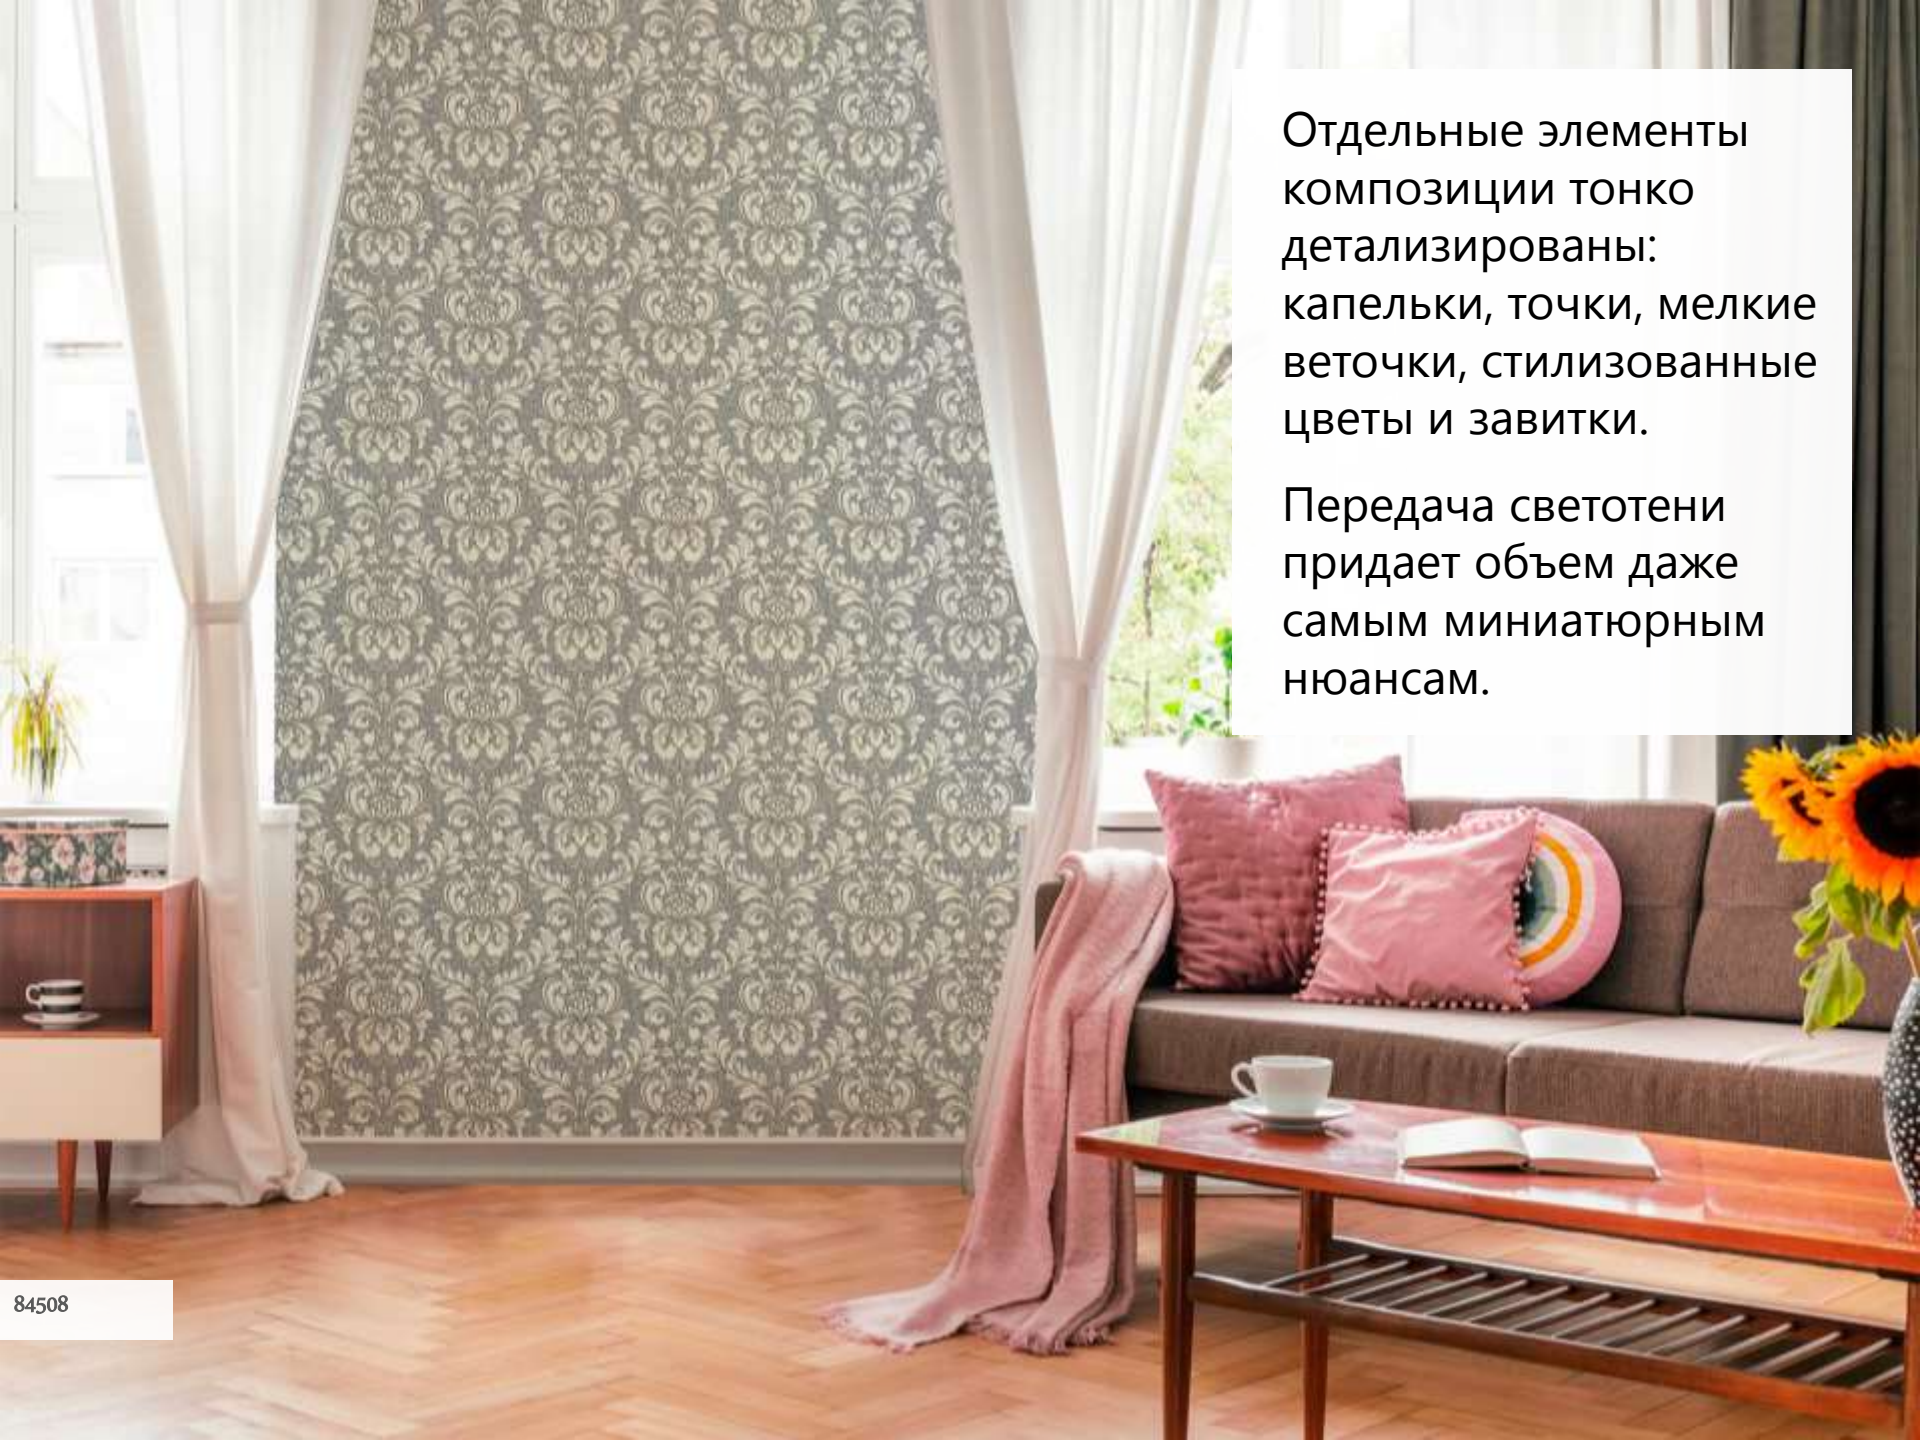

Отдельные элементы композиции тонко детализированы: капельки, точки, мелкие веточки, стилизованные цветы и завитки.

Передача светотени придает объем даже самым миниатюрным нюансам.