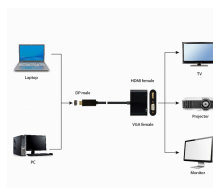

DisplayPort male to HDMI female + VGA female adapter cable, black

A-DPM-HDMIFVGA-F-01

- Easily connect an HDMI or VGA monitor or projector to a DisplayPort video source

Особенности

- DisplayPort to HDMI + VGA adapter cable
- Suitable to connect an HDMI or VGA display to a DisplayPort video source (output ports cannot be used simultaneously)