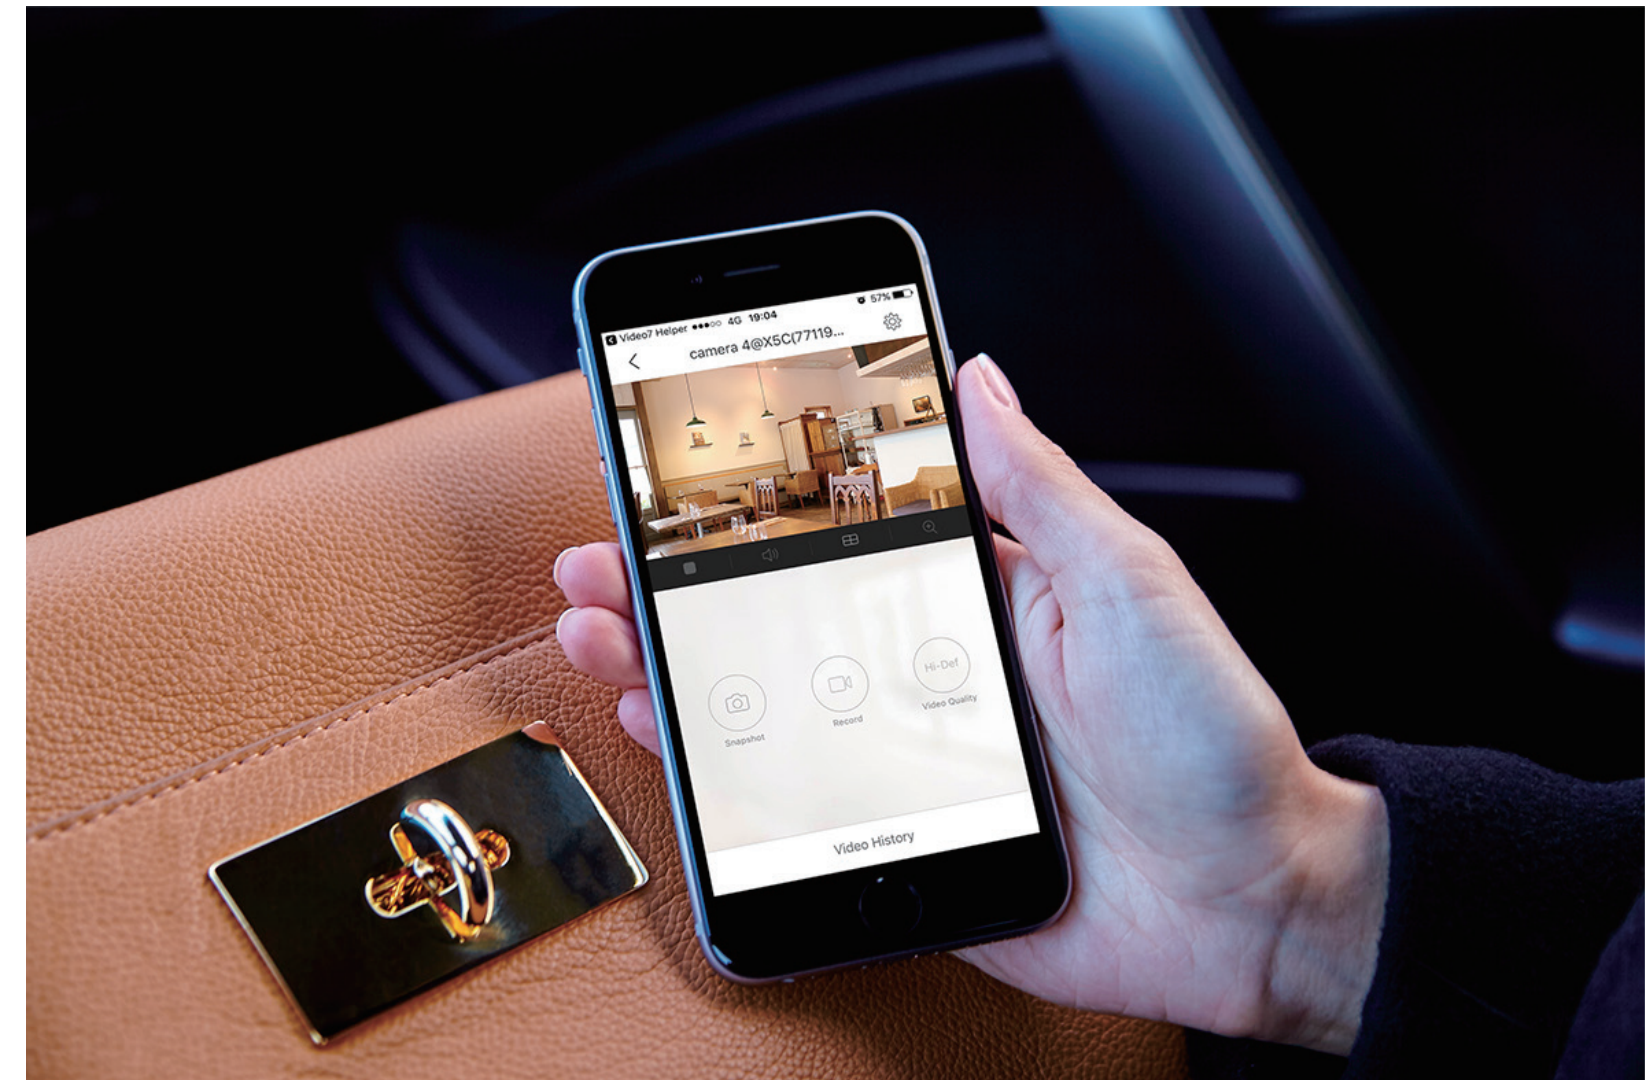

## Strong, wall-penetrating signal

The X3C (ezNAS) has a wireless range up to 100 meters in open spaces and can penetrate through 3 layers of wall.

## Control via the EZVIZ App

With the EZVIZ App, you can remotely control the X3C (ezNAS) to playback videos or view live videos even when you are away from home.