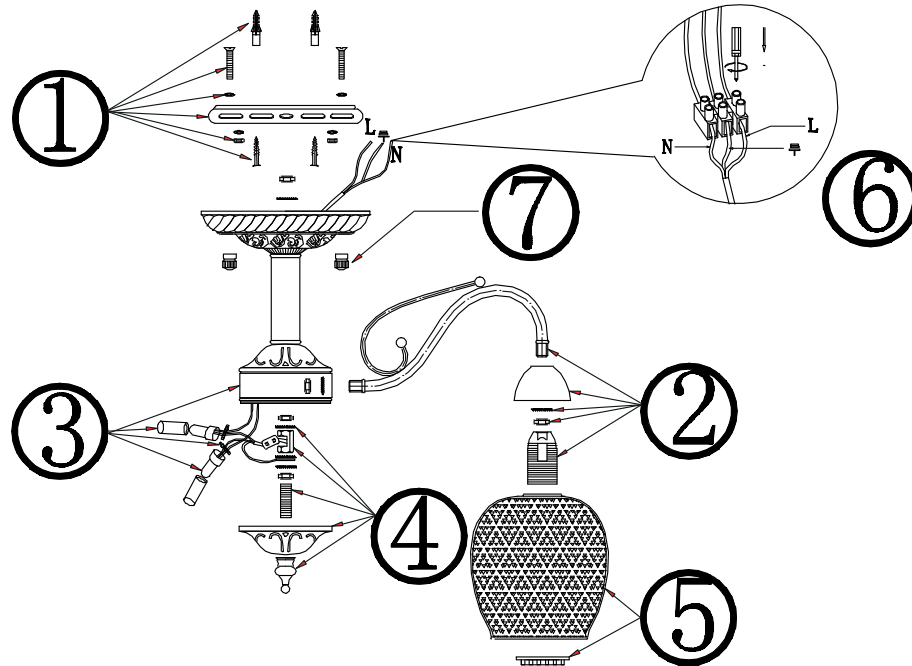

FREYA
TRADITION OF QUALITY

INSTRUCTION

MODEL: FR2751-PL-03-WG
CHANDELIER

3 X E14 (60W)

FREYA-LIGHT.COM