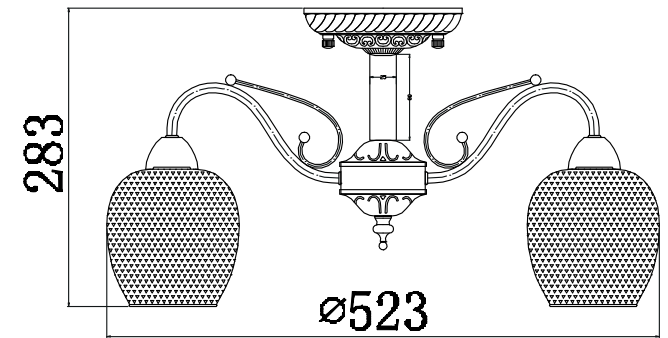

FREYA
TRADITION OF QUALITY

INSTRUCTION

MODEL: FR2751-PL-03-WG
CHANDELIER

3 X E14 (60W)

FREYA-LIGHT.COM