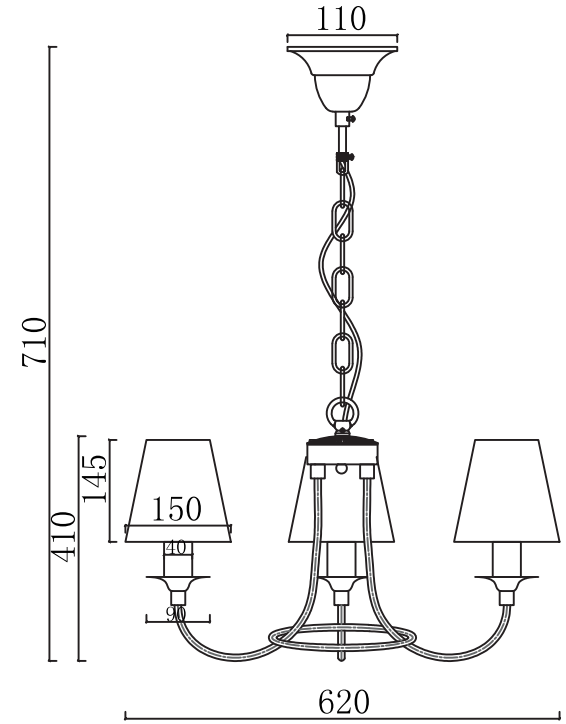

FREYA
TRADITION OF QUALITY

INSTRUCTION

MODEL: FR4402-PL-03-GB
CHANDELIER

3 X E14 (60W)

FREYA-LIGHT.COM