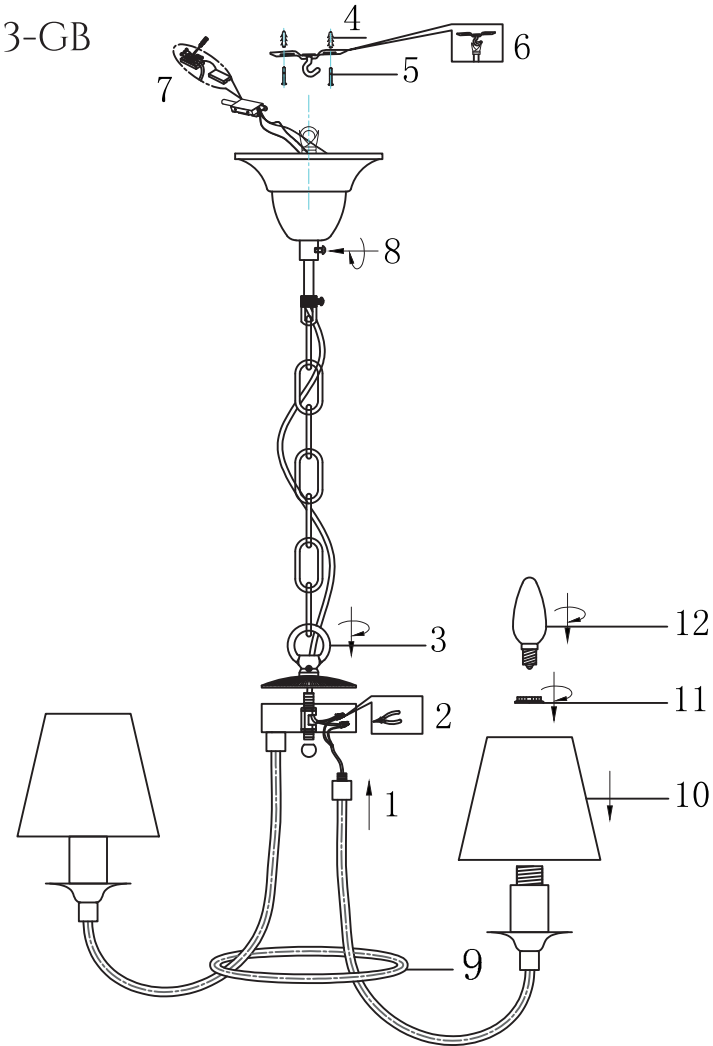

FREYA
TRADITION OF QUALITY

INSTRUCTION

MODEL: FR4402-PL-03-GB
CHANDELIER

3 X E14 (60W)

FREYA-LIGHT.COM