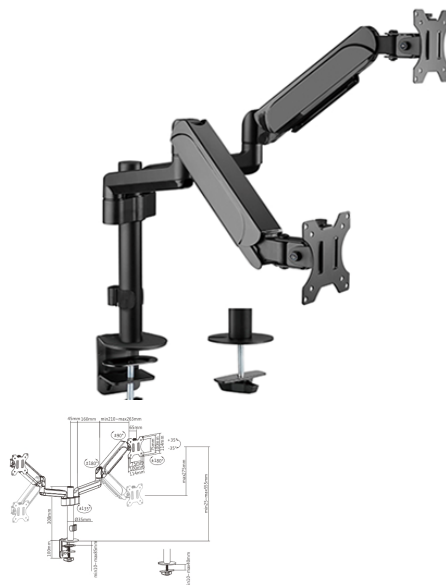

MA-DA2P-01

Adjustable desk 2-display mounting arm, 17"-32", up to 9 kg

- Position your screen perfectly
- Lightweight and tilting design

Особенности

- Monitor desk mount with double monitor arms
- Arms rotate, extend and retract, tilt to change reading angles, and allow to rotate displays from landscape-to-portrait mode, etc
- Enables easy ergonomic positioning for reduced strain
- Works with almost any LCD monitor (max. 32")
- Durable adjustable gas-springs suitable for monitors of 1 9 kg
- Strong desk clamp or grommet for easy and secure fixation on your desk
- Built-in cable management for an organized and neat workspace

Содержимое упаковки

Desk arm
User manual
Mounting tools bag

Спецификация

Material: steel, plastic, aluminum
Surface finish: powder coating
Color: fine texture black
Fit screen size: 17" 32"
Weight capacity (per screen): 1 ~ 9 kg
Vesa compatible: 100x100, 75x75 mm
Tilt range: +35° ~ -35°
Swivel range: +90° ~ -90°
Screen rotation: +180°~-180°
Installation: grommet, clamp
Suggested desktop thickness: clamp:10 ~ 85 mm, grommet:10 ~ 40 mm