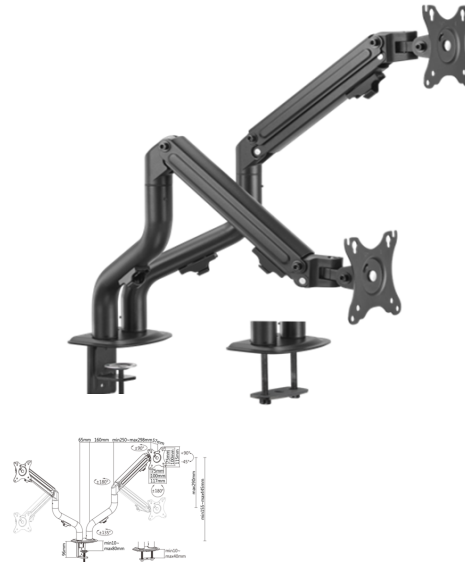

MA-DA2-02

Adjustable desk 2-display mounting arm (tilting), 17"-32", up to 8 kg

- Position your screen perfectly
- Lightweight and tilting design

Особенности

- Monitor desk mount with double monitor arms
- Arms rotate, extend and retract, tilt to change reading angles, and allow to rotate displays from landscape-to-portrait mode, etc
- Enables easy ergonomic positioning for reduced strain
- Works with almost any LCD monitor (max. 32")
- Durable adjustable gas-springs suitable for monitors of 2-8 kg
- Strong desk clamp or grommet for easy and secure fixation on your desk
- Built-in cable management for an organized and neat workspace

Содержимое упаковки

Desk arm
User manual
Mounting tools bag

Спецификация

Material: steel, aluminum, plastic
Surface finish: powder coating
Color: fine texture black
Fit screen size: 17" 32"
Weight capacity (per screen): 2 ~ 8 kg
Vesa compatible: 75x75, 100x100 mm
Tilt range: +90° ~ -45°
Swivel range: +90° ~ -90°
Screen rotation: +180° ~ -180°
Installation: clamp, grommet
Suggested desktop thickness: clamp: 10 ~ 80 mm, grommet: 10 ~ 40 mm