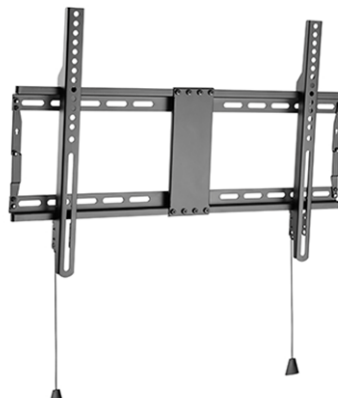

WM-80F-01

TV wall mount (fixed), 37"-80" (70 kg)

- Position your screen perfectly
- Lightweight and flat design

Особенности

- Heavy duty steel LCD screen wall mount
- Supports most 37" 80" LCD TV's
- Automatic spring locks with quick release cords for easy installation
- VESA compatible, max. 600 mm x 400 mm
- Distance to the wall: 29 mm
- Includes all necessary installation materials

Содержимое упаковки

Wall mount elements
Installation accessories kit
Installation manual

Спецификация

Material: steel
Surface finish: powder coating
Color: fine texture black
Fit screen size: 37" 80"
Vesa compatible: 200x200, 300x200, 400x200, 300x300, 400x300, 400x400, 600x400 mm
Weight capacity: 70 kg
Profile: 29 mm
Tilt range: n/a
Swivel range: n/a
Screen level: n/a
Installation: solid wall, double stud (406mm/450mm/600mm)