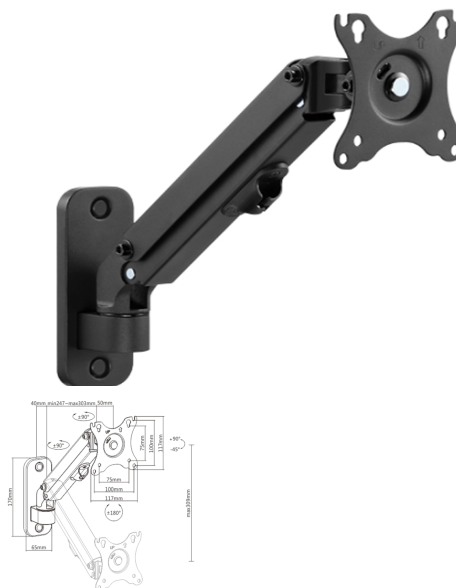

## Adjustable wall display mounting arm, up to 27"/7 kg

- Position your screen perfectly

### Особенности

- Monitor wall mount with single monitor arm
- Arm rotates, extends and retracts, tilts to change reading angles, and allows to rotate display from landscape-to-portrait mode, etc
- Enables easy ergonomic positioning for reduced strain
- Works with almost any LCD TV/monitor (max. 27")
- Durable adjustable spring suitable for monitors of 2.7 kg
  
- Built-in cable management for an organized and neat workspace
- VESA compatible (100 x 100 mm and 75 x 75 mm)

### Спецификация

Material: aluminum, steel, plastic  
Surface finish: powder coating  
Color: fine texture black  
Fit screen size: 17" 27"  
Weight capacity: 2 ~ 7 kg  
Vesa compatible: 100x100, 75x75 mm  
Tilt range: +90° ~ -45°  
Swivel range: +90° ~ -90°  
Screen rotation: +180° ~ -180°  
Installation: wall mounted  
Cable management: yes