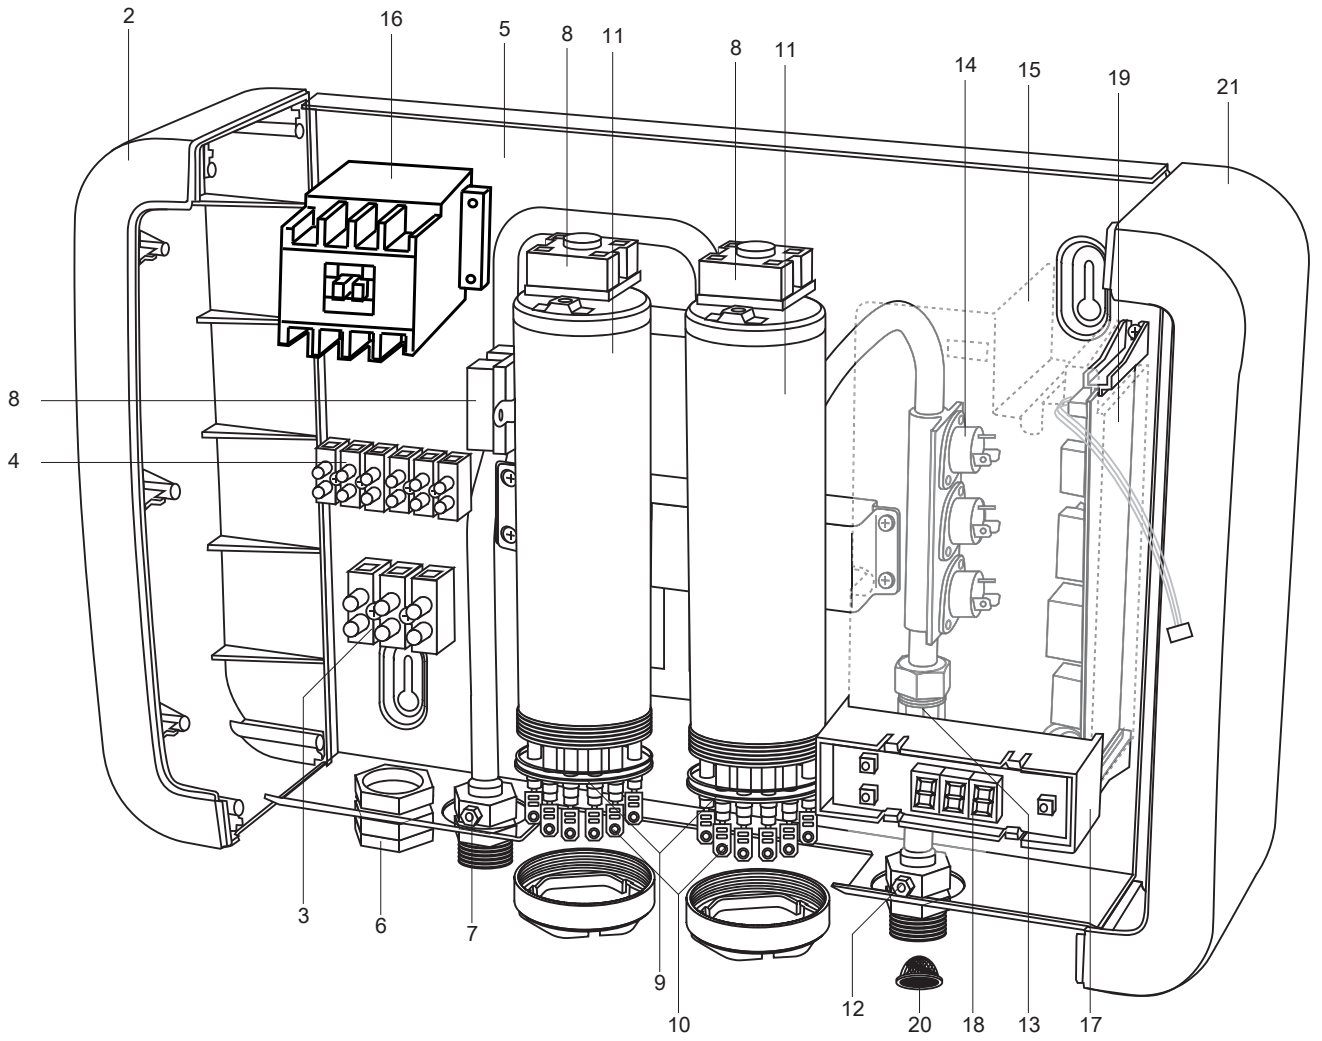

SPARE PARTS EXPLODED VIEW  
INSTANTANEOUS ELECTRIC WATER HEATERS  
Model  
**AURES PRO**

R8218273-02 - 03/08/2022

AURES PRO

Instantaneous Electric Water Heaters

1	3520040	AURES PRO 18 EU	11-2018	-
2	3520041	AURES PRO 24 EU	11-2018	-
Col	Reference	Model type	Begin	End

AURES PRO 18 EU  
 AURES PRO 24 EU

☉→	Description	Manf. Pt. N	Type	AURES PRO 18 EU / AURES PRO 24 EU																		From	to
				1	2	3	4	5	6	7	8	9	10	11	12	13	14	15	16	17	18		
0001	FRONT COVER	65118393		●	●																		
0002	LEFT PANEL	65118394		●	●																		
0003	TERMINAL BLOCK, 2 POLES	65118395		●	●																		
0004	TERMINAL BLOCK, 6 POLES	65118396		●	●																		
0005	BACK COVER	65118397		●	●																		
0006	CABLE BUSHING	65118398		●	●																		
0007	THERMISTOR 600MM	65118399		●	●																		
0008	THERMOSTAT	65118400		●	●																		
0009	GASKET	65118401		●	●																		
0010	HEATING ELEMENT 12KW	65118410			●																		
	HEATING ELEMENT 9KW	65118402		●																			
0011	HEATING TANK	65118403		●	●																		
0012	THERMISTOR 300MM	65118404		●	●																		
0013	FLOW SENSOR	65118405		●	●																		
0014	TRIAC	65153718		●	●																		
0015	P.C.B. COVER	65118406		●	●																		
0016	RELAY	65121896			●																		
0017	DISPLAY SUPPORT	65118416		●	●																		
0018	DISPLAY	65118417		●	●																		
0019	P.C.B. (MAIN)	65118407		●	●																		
0020	FILTER	65118408		●	●																		
0021	RIGHT PANEL	65118409		●	●																		