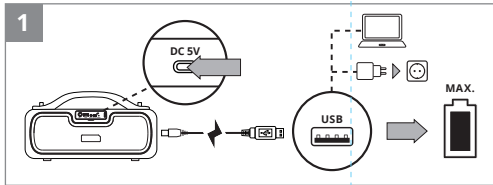

<https://www.sven.fi/en/catalog/portable_acoustics.htm>