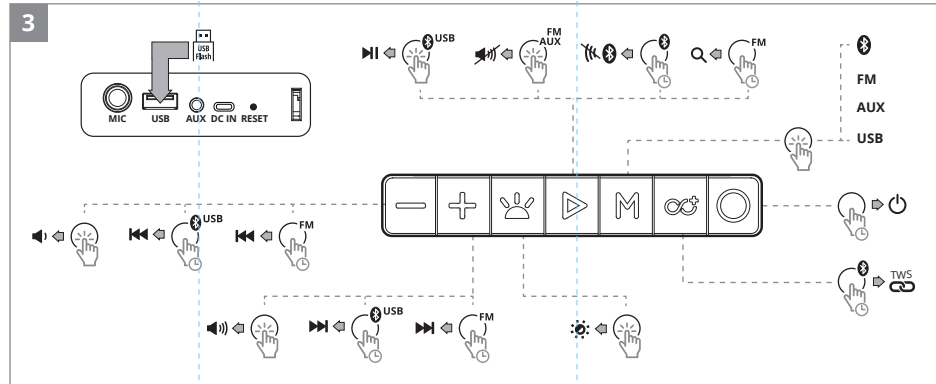

<https://www.sven.fi/en/catalog/portable_acoustics.htm>