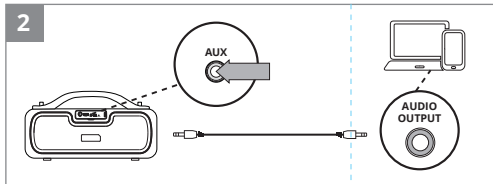

<https://www.sven.fi/en/catalog/portable_acoustics.htm>