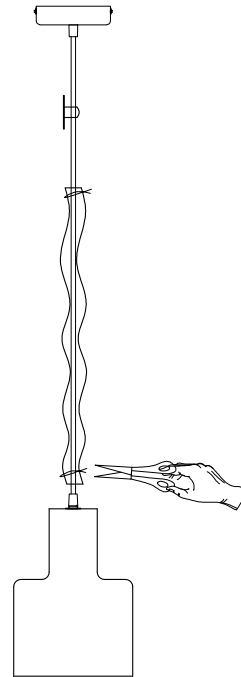

Instruction

T439-PL-01-GR

1 x E27 (60W)

Model: T439-PL-01-GR
Collection: Loft
Series: Broni

Pendant Lamps