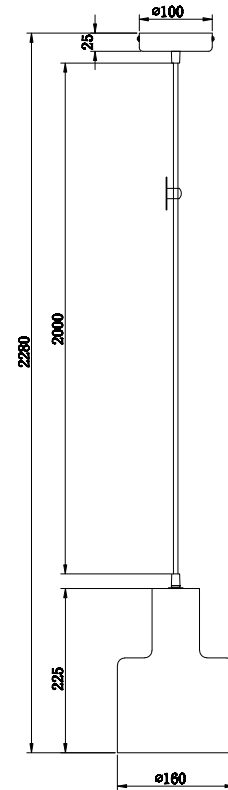

Instruction

T439-PL-01-GR

1 x E27 (60W)

Model: T439-PL-01-GR
Collection: Loft
Series: Broni

Pendant Lamps