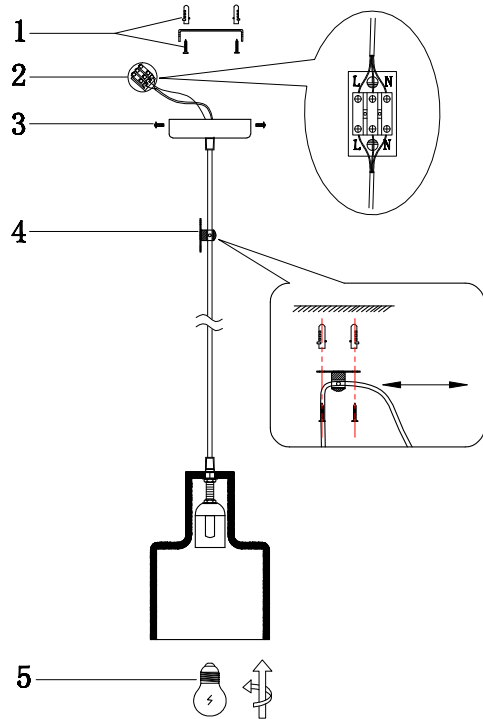

Instruction

T439-PL-01-GR

1 x E27 (60W)

Model: T439-PL-01-GR
Collection: Loft
Series: Broni

Pendant Lamps