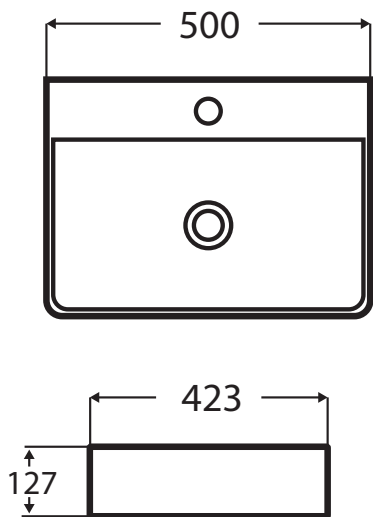

Aufsatzwaschbecken
MONTAGEANLEITUNG

RO

Chiuveță cu montare pe blat
INSTRUCȚIUNI DE MONTARE

WF00041
WF00042
WF00043
WF00044
WF00045
WF00046
WF00049
WF00053
WF00059
WF00085
WF00086
WF00087
WF00088

BASIN

Lotus