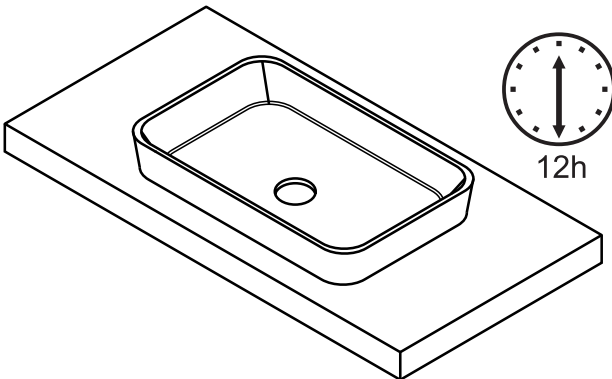

Aufsatzwaschbecken
MONTAGEANLEITUNG

RO

Chiuveță cu montare pe blat
INSTRUCȚIUNI DE MONTARE

WF00041
WF00042
WF00043
WF00044
WF00045
WF00046
WF00049
WF00053
WF00059
WF00085
WF00086
WF00087
WF00088

BASIN

Lotus