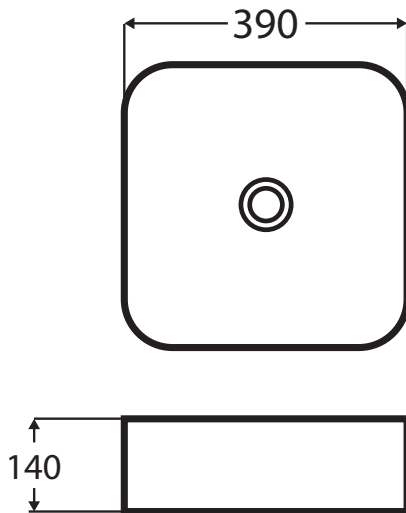

Azalea Matt white + black&white