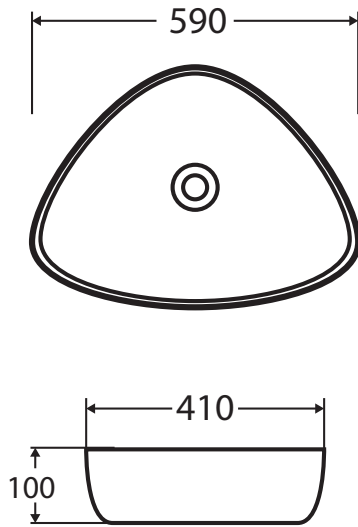

Iris

Azalea Matt white + black&white