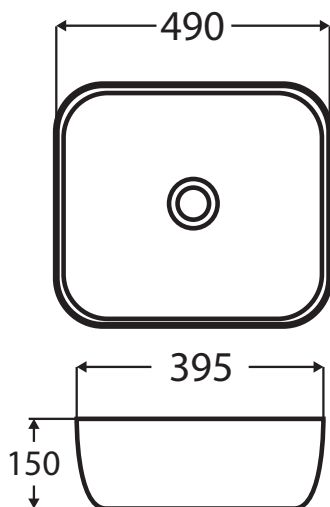

Daisy

Rose white

Rose Matt white + black + black&white