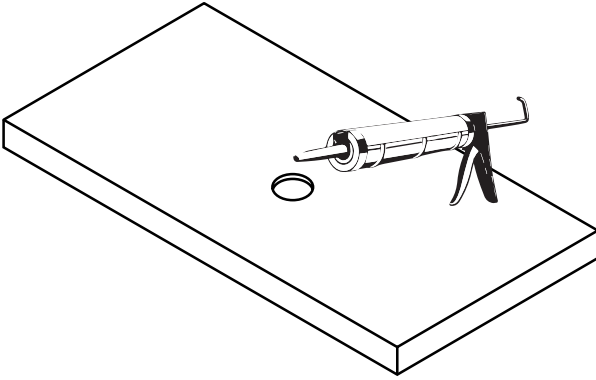

Aufsatzwaschbecken
MONTAGEANLEITUNG

RO

Chiuveță cu montare pe blat
INSTRUCȚIUNI DE MONTARE

WF00041
WF00042
WF00043
WF00044
WF00045
WF00046
WF00049
WF00053
WF00059
WF00085
WF00086
WF00087
WF00088

BASIN

Lotus