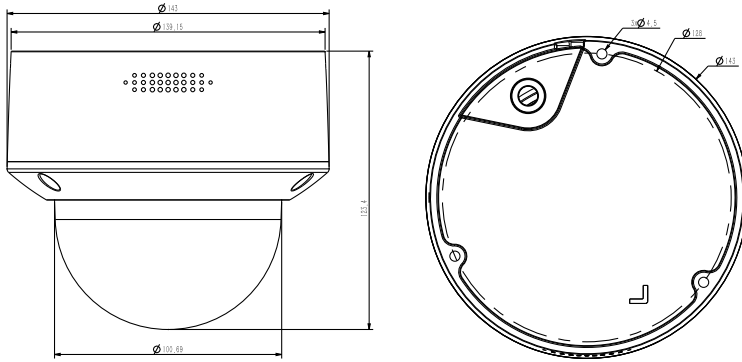

Interface	
Communication Interface	1 RJ45 10M/ 100M self adaptive Ethernet port,RS 485
Audio I/O	1/1,Mic in
Alarm I/O	2/1
Speaker	N/A
Reset Button	Yes
On-board storage	Built-in MicroSD card slot,up to 512 GB
General	
Web Client Language	17 languages Simplified Chinese/English/Traditional Chinese/Spanish/Italian/Korean/Turkish/Russian/Thai/ Polish/French/Dutch/Hebrew/Persian/Vietnamese/Arabic/German/Ukrainian
Operating Conditions	-35°C~65°C ,0~95% RH
Power Supply	DC12V±25%/PoE
Power Consumption	MAX:7.5W(12V) MAX:9W(PoE)
Protection	IP67,IK10
Heater	N/A
Dimensions	Φ143x124mm(Φ5.63x4.88inch)
GrossWeight	1.16Kg(2.55lb)
NetWeight	0.88Kg(1.94lb)

* Listed resolutions are only selectable options. It does not mean that all streams can work at their maximum resolution at the same time.

AVAILABLE MODEL

TC-C32MS SPEC: I5/A/E/Y/M/H/2.7-13.5MM/V4.1

DIMENSIONS (Unit: mm)