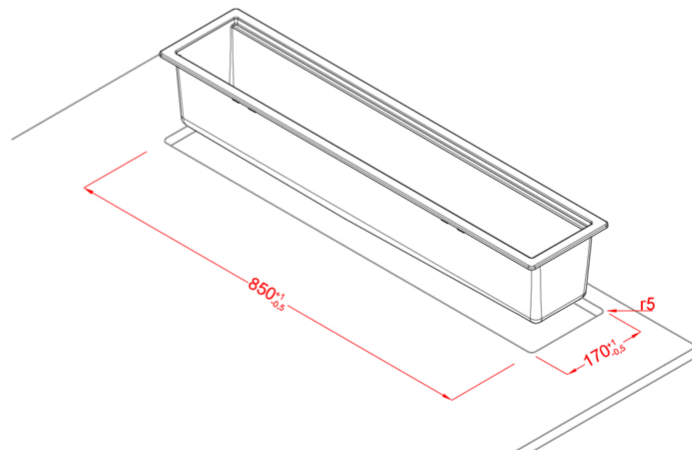

DIALOGO 360 CANALE ATTREZZATO

Technical Drawing

	1-bowl accessory sink
Model	DIALOGO 360 CANALE ATTREZZATO
Base (mm)	900
	Inset Undermount
Dimensioni (mm)	860 x 180
Dimensioni (mm)	
Bowl Depth (mm)	150
Packaging Dimension (kg)	940 x 300 x 300
Packaging	Cardboard and polyethylene

KERATEK[®] plus
CERAMIC NANOTECHNOLOGY CN6

LKDC8697BKM K97
8032557025771

LKDC8696BKM K96
8032557025788

LKDC8686BKM K86
8032557025757

LKDC8683BKM K83
8032557025795

LKDC8682BKM K82
8032557062974

DIALOGO C86

general tolerances where not expressly communicated $\pm 0.2\%$
connection dimensions according to UNI EN 695