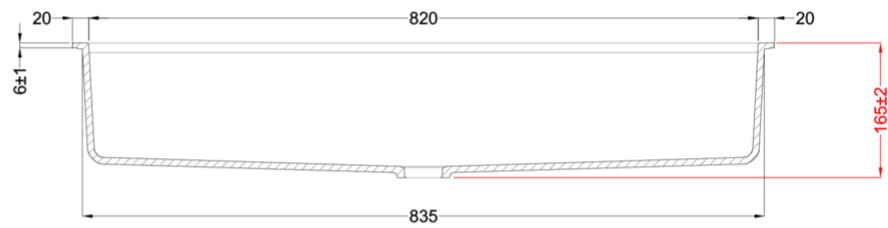

DIALOGO 360 CANALE ATTREZZATO

Technical Drawing

	1-bowl accessory sink
Model	DIALOGO 360 CANALE ATTREZZATO
Base (mm)	900
	Inset Undermount
Dimensioni (mm)	860 x 180
Dimensioni (mm)	
Bowl Depth (mm)	150
Packaging Dimension (kg)	940 x 300 x 300
Packaging	Cardboard and polyethylene

KERATEK[®] plus
CERAMIC NANOTECHNOLOGY CN6

LKDC8697BKM K97
8032557025771

LKDC8696BKM K96
8032557025788

LKDC8686BKM K86
8032557025757

LKDC8683BKM K83
8032557025795

LKDC8682BKM K82
8032557062974

DIALOGO C86

general tolerances where not expressly communicated $\pm 0.2\%$
connection dimensions according to UNI EN 695