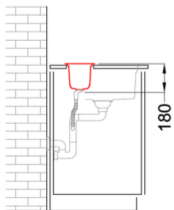

DIALOGO 360 CANALE ATTREZZATO

Technical Drawing

	1-bowl accessory sink
Model	DIALOGO 360 CANALE ATTREZZATO
Base (mm)	900
	Inset Undermount
Dimensioni (mm)	860 x 180
Dimensioni (mm)	
Bowl Depth (mm)	150
Packaging Dimension (kg)	940 x 300 x 300
Packaging	Cardboard and polyethylene

KERATEK[®] plus
CERAMIC NANOTECHNOLOGY CN6

LKDC8697BKM K97
8032557025771

LKDC8696BKM K96
8032557025788

LKDC8686BKM K86
8032557025757

LKDC8683BKM K83
8032557025795

LKDC8682BKM K82
8032557062974

DIALOGO C86

general tolerances where not expressly communicated $\pm 0.2\%$
connection dimensions according to UNI EN 695