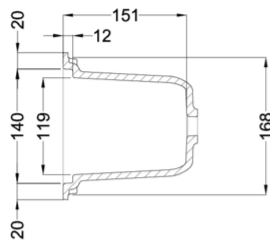

DIALOGO 360 CANALE ATTREZZATO

Technical Drawing

	1-bowl accessory sink
Model	DIALOGO 360 CANALE ATTREZZATO
Base (mm)	900
	Inset Undermount
Dimensioni (mm)	860 x 180
Dimensioni (mm)	
Bowl Depth (mm)	150
Packaging Dimension (kg)	940 x 300 x 300
Packaging	Cardboard and polyethylene

KERATEK[®] plus
CERAMIC NANOTECHNOLOGY CN6

LKDC8697BKM K97
8032557025771

LKDC8696BKM K96
8032557025788

LKDC8686BKM K86
8032557025757

LKDC8683BKM K83
8032557025795

LKDC8682BKM K82
8032557062974

DIALOGO C86

general tolerances where not expressly communicated $\pm 0.2\%$
connection dimensions according to UNI EN 695