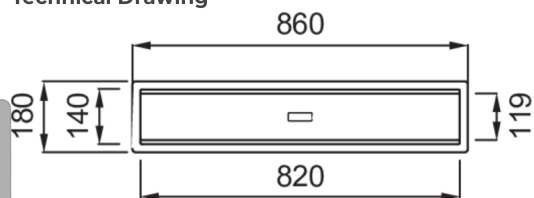

DIALOGO 360 CANALE ATTREZZATO

Technical Drawing

	1-bowl accessory sink
Model	DIALOGO 360 CANALE ATTREZZATO
Base (mm)	900
	Inset Undermount
Dimensioni (mm)	860 x 180
Dimensioni (mm)	
Bowl Depth (mm)	150
Packaging Dimension (kg)	940 x 300 x 300
Packaging	Cardboard and polyethylene

KERATEK[®] plus
CERAMIC NANOTECHNOLOGY CN6

LKDC8697BKM K97
8032557025771

LKDC8696BKM K96
8032557025788

LKDC8686BKM K86
8032557025757

LKDC8683BKM K83
8032557025795

LKDC8682BKM K82
8032557062974

DIALOGO C86

general tolerances where not expressly communicated $\pm 0.2\%$
connection dimensions according to UNI EN 695