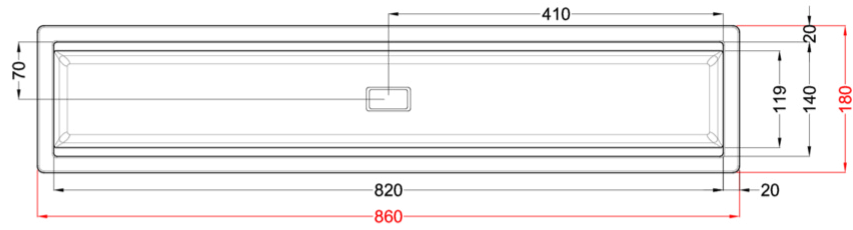

DIALOGO 360 CANALE ATTREZZATO

Technical Drawing

	1-bowl accessory sink
Model	DIALOGO 360 CANALE ATTREZZATO
Base (mm)	900
	Inset Undermount
Dimensioni (mm)	860 x 180
Dimensioni (mm)	
Bowl Depth (mm)	150
Packaging Dimension (kg)	940 x 300 x 300
Packaging	Cardboard and polyethylene

KERATEK[®] plus
CERAMIC NANOTECHNOLOGY CN6

LKDC8697BKM K97
8032557025771

LKDC8696BKM K96
8032557025788

LKDC8686BKM K86
8032557025757

LKDC8683BKM K83
8032557025795

LKDC8682BKM K82
8032557062974

DIALOGO C86

general tolerances where not expressly communicated $\pm 0.2\%$
connection dimensions according to UNI EN 695