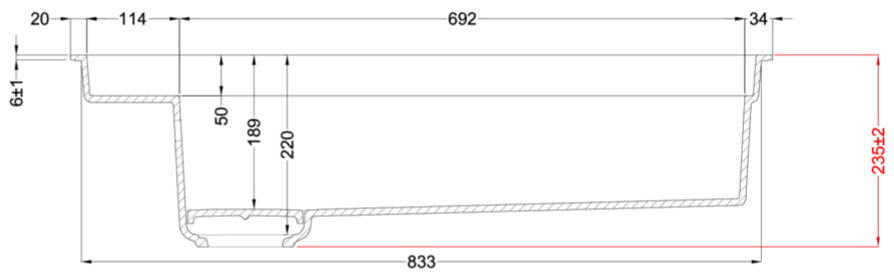

DIALOGO 360 WORKSTATION

Technical Drawing

900

| | |
|---------------------------------|----------------------------|
| | 1-bowl sink |
| Model | DIALOGO 360 WORKSTATION |
| Base (mm) | 900 |
| | Inset Undermount |
| Dimensioni (mm) | 860 x 460 |
| Dimensioni (mm) | |
| Bowl Depth (mm) | 220 |
| | |
| Packaging Dimension (kg) | 940 x 575 x 300 |
| | |
| Packaging | Cardboard and polyethylene |

KERATEK[®] plus
CERAMIC NANOTECHNOLOGY CN6

LKD36097BKM K97
8032557025306

LKD36086BKM K86
8032557025320

LKD36083BKM K83
8032557025337

LKD36082BKM K82
8032557062967

LKD36096BKM K96

DIALOGO 360 UNDERMOUNT

general tolerances where not expressly communicated $\pm 0.2\%$
 connection dimensions according to UNI EN 695