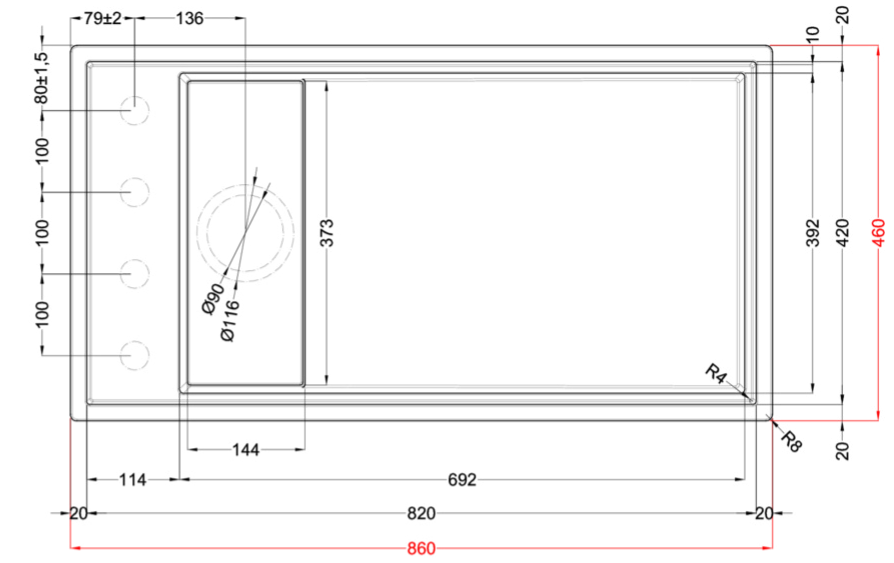

DIALOGO 360 WORKSTATION

Technical Drawing

900

| | |
|---------------------------------|----------------------------|
| | 1-bowl sink |
| Model | DIALOGO 360 WORKSTATION |
| Base (mm) | 900 |
| | Inset Undermount |
| Dimensioni (mm) | 860 x 460 |
| Dimensioni (mm) | |
| Bowl Depth (mm) | 220 |
| | |
| Packaging Dimension (kg) | 940 x 575 x 300 |
| | |
| Packaging | Cardboard and polyethylene |

KERATEK[®] plus
CERAMIC NANOTECHNOLOGY CN6

LKD36097BKM K97
8032557025306

LKD36086BKM K86
8032557025320

LKD36083BKM K83
8032557025337

LKD36082BKM K82
8032557062967

LKD36096BKM K96

DIALOGO 360 UNDERMOUNT

general tolerances where not expressly communicated $\pm 0.2\%$
 connection dimensions according to UNI EN 695