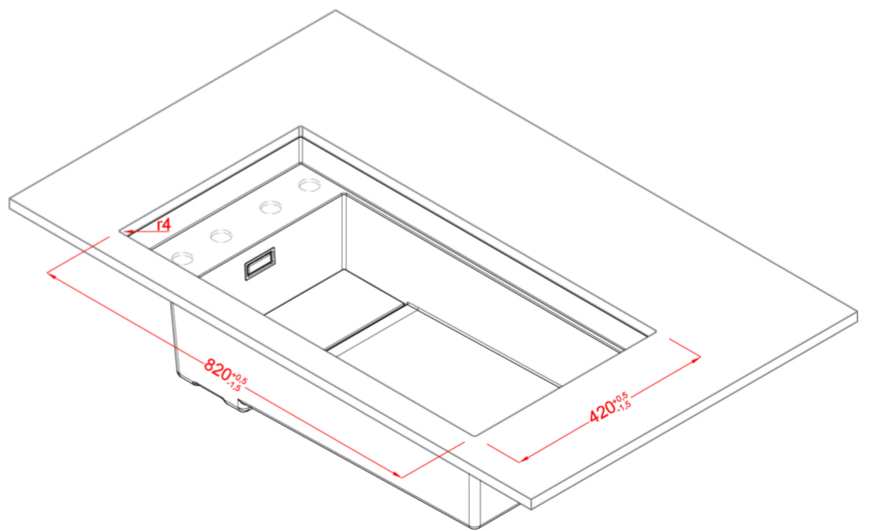

DIALOGO 360 WORKSTATION

Technical Drawing

900

| | |
|---------------------------------|----------------------------|
| | 1-bowl sink |
| Model | DIALOGO 360 WORKSTATION |
| Base (mm) | 900 |
| | Inset Undermount |
| Dimensioni (mm) | 860 x 460 |
| Dimensioni (mm) | |
| Bowl Depth (mm) | 220 |
| | |
| Packaging Dimension (kg) | 940 x 575 x 300 |
| | |
| Packaging | Cardboard and polyethylene |

KERATEK[®] plus
CERAMIC NANOTECHNOLOGY CN6

LKD36097BKM K97
8032557025306

LKD36086BKM K86
8032557025320

LKD36083BKM K83
8032557025337

LKD36082BKM K82
8032557062967

LKD36096BKM K96

DIALOGO 360 UNDERMOUNT

general tolerances where not expressly communicated $\pm 0.2\%$
 connection dimensions according to UNI EN 695