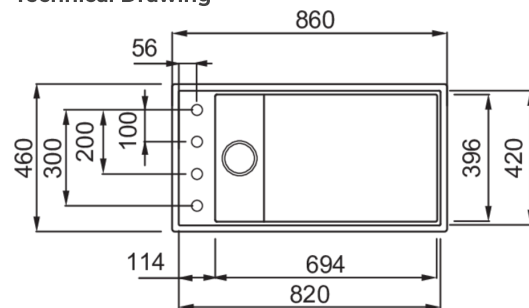

DIALOGO 360 WORKSTATION

Technical Drawing

900

| | |
|---------------------------------|----------------------------|
| | 1-bowl sink |
| Model | DIALOGO 360 WORKSTATION |
| Base (mm) | 900 |
| | Inset Undermount |
| Dimensioni (mm) | 860 x 460 |
| Dimensioni (mm) | |
| Bowl Depth (mm) | 220 |
| | |
| Packaging Dimension (kg) | 940 x 575 x 300 |
| | |
| Packaging | Cardboard and polyethylene |

KERATEK[®] plus
CERAMIC NANOTECHNOLOGY CN6

LKD36097BKM K97
8032557025306

LKD36086BKM K86
8032557025320

LKD36083BKM K83
8032557025337

LKD36082BKM K82
8032557062967

LKD36096BKM K96

DIALOGO 360 UNDERMOUNT

general tolerances where not expressly communicated $\pm 0.2\%$
 connection dimensions according to UNI EN 695