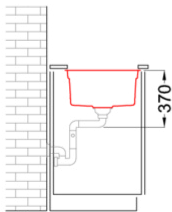

KERATEK[®] plus
CERAMIC NANOTECHNOLOGY CN6

LKD36097BKM K97
8032557025306

LKD36086BKM K86
8032557025320

LKD36083BKM K83
8032557025337

LKD36082BKM K82
8032557062967

LKD36096BKM K96

DIALOGO 360 UNDERMOUNT

general tolerances where not expressly communicated $\pm 0.2\%$
 connection dimensions according to UNI EN 695