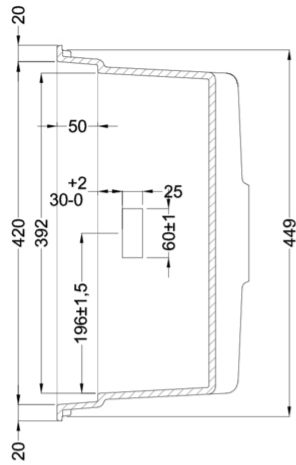

DIALOGO 360 WORKSTATION

Technical Drawing

900

| | |
|---------------------------------|----------------------------|
| | 1-bowl sink |
| Model | DIALOGO 360 WORKSTATION |
| Base (mm) | 900 |
| | Inset Undermount |
| Dimensioni (mm) | 860 x 460 |
| Dimensioni (mm) | |
| Bowl Depth (mm) | 220 |
| | |
| Packaging Dimension (kg) | 940 x 575 x 300 |
| | |
| Packaging | Cardboard and polyethylene |

KERATEK[®] plus
CERAMIC NANOTECHNOLOGY CN6

LKD36097BKM K97
8032557025306

LKD36086BKM K86
8032557025320

LKD36083BKM K83
8032557025337

LKD36082BKM K82
8032557062967

LKD36096BKM K96

DIALOGO 360 UNDERMOUNT

general tolerances where not expressly communicated $\pm 0.2\%$
 connection dimensions according to UNI EN 695