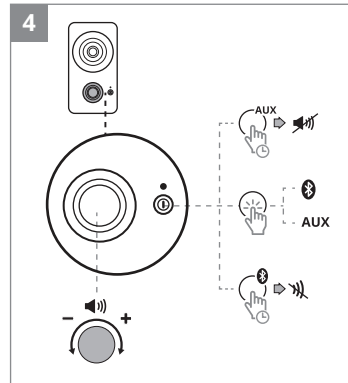

SVEN[®]

QUICK START GUIDE

**2.0 USB MULTIMEDIA SPEAKER SYSTEM
WITH BLUETOOTH**

www.sven.fi

SVEN 405

[https://www.sven.fi/en/
catalog/multimedia_2.0.htm](https://www.sven.fi/en/catalog/multimedia_2.0.htm)

EN The detailed product information and user manual are on the website. The date of manufacture is on the package.