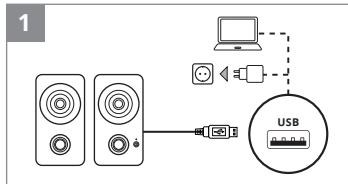

SVEN[®]

QUICK START GUIDE

**2.0 USB MULTIMEDIA SPEAKER SYSTEM
WITH BLUETOOTH**

www.sven.fi

SVEN 405

[https://www.sven.fi/en/
catalog/multimedia_2.0.htm](https://www.sven.fi/en/catalog/multimedia_2.0.htm)

EN The detailed product information and user manual are on the website. The date of manufacture is on the package.