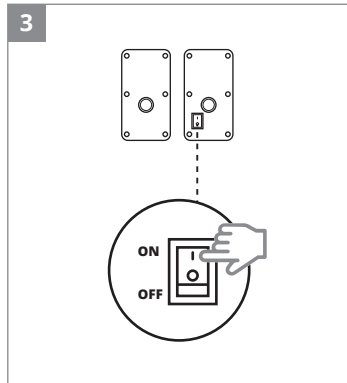

SVEN[®]

QUICK START GUIDE

**2.0 USB MULTIMEDIA SPEAKER SYSTEM
WITH BLUETOOTH**

www.sven.fi

SVEN 405

[https://www.sven.fi/en/
catalog/multimedia_2.0.htm](https://www.sven.fi/en/catalog/multimedia_2.0.htm)

EN The detailed product information and user manual are on the website. The date of manufacture is on the package.