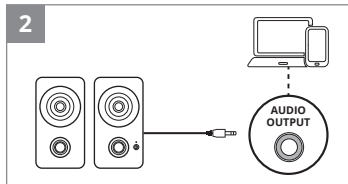

SVEN[®]

QUICK START GUIDE

**2.0 USB MULTIMEDIA SPEAKER SYSTEM
WITH BLUETOOTH**

www.sven.fi

SVEN 405

[https://www.sven.fi/en/
catalog/multimedia_2.0.htm](https://www.sven.fi/en/catalog/multimedia_2.0.htm)

EN The detailed product information and user manual are on the website. The date of manufacture is on the package.