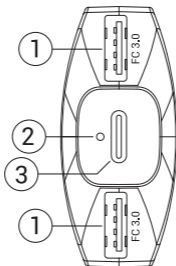

Wygląd Zewnętrzny

NAVITEL USP45 SLIM - uniwersalna ładowarka samochodowa.

1. Złącze USB-A z obsługą Fast Charge.
2. Podświetlenie LED.
3. Złącze USB-C z obsługą Fast Charge.

Parametry techniczne

Napięcie pracy	12V/24V
Fast charge	FC3.0, FC2.0, Huawei FCP, Samsung AFP, Apple 2.4.
Zasilanie Type-C	Do 27W: 5V – 3.6A; 9V – 3A; 12V – 2.5A
Zasilanie Type-A	Do 18W: 5V – 3A; 9V – 2A; 12V – 1.5A