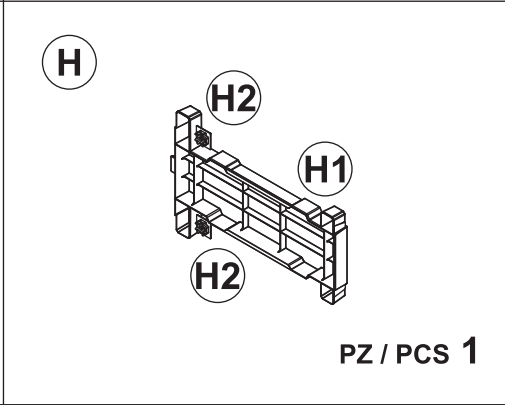

# BIOS MEGA

**Art. 305** cm 89x54x190h | in 35x21x75h