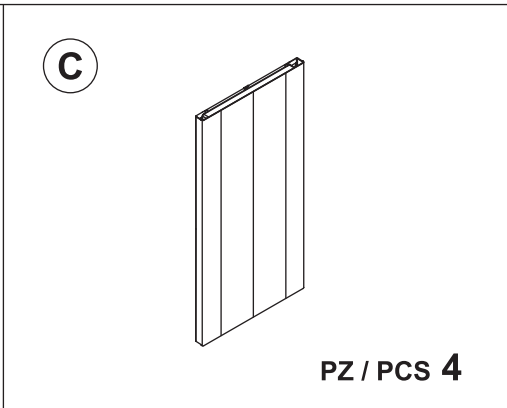

# BIOS MEGA

**Art. 305** cm 89x54x190h | in 35x21x75h