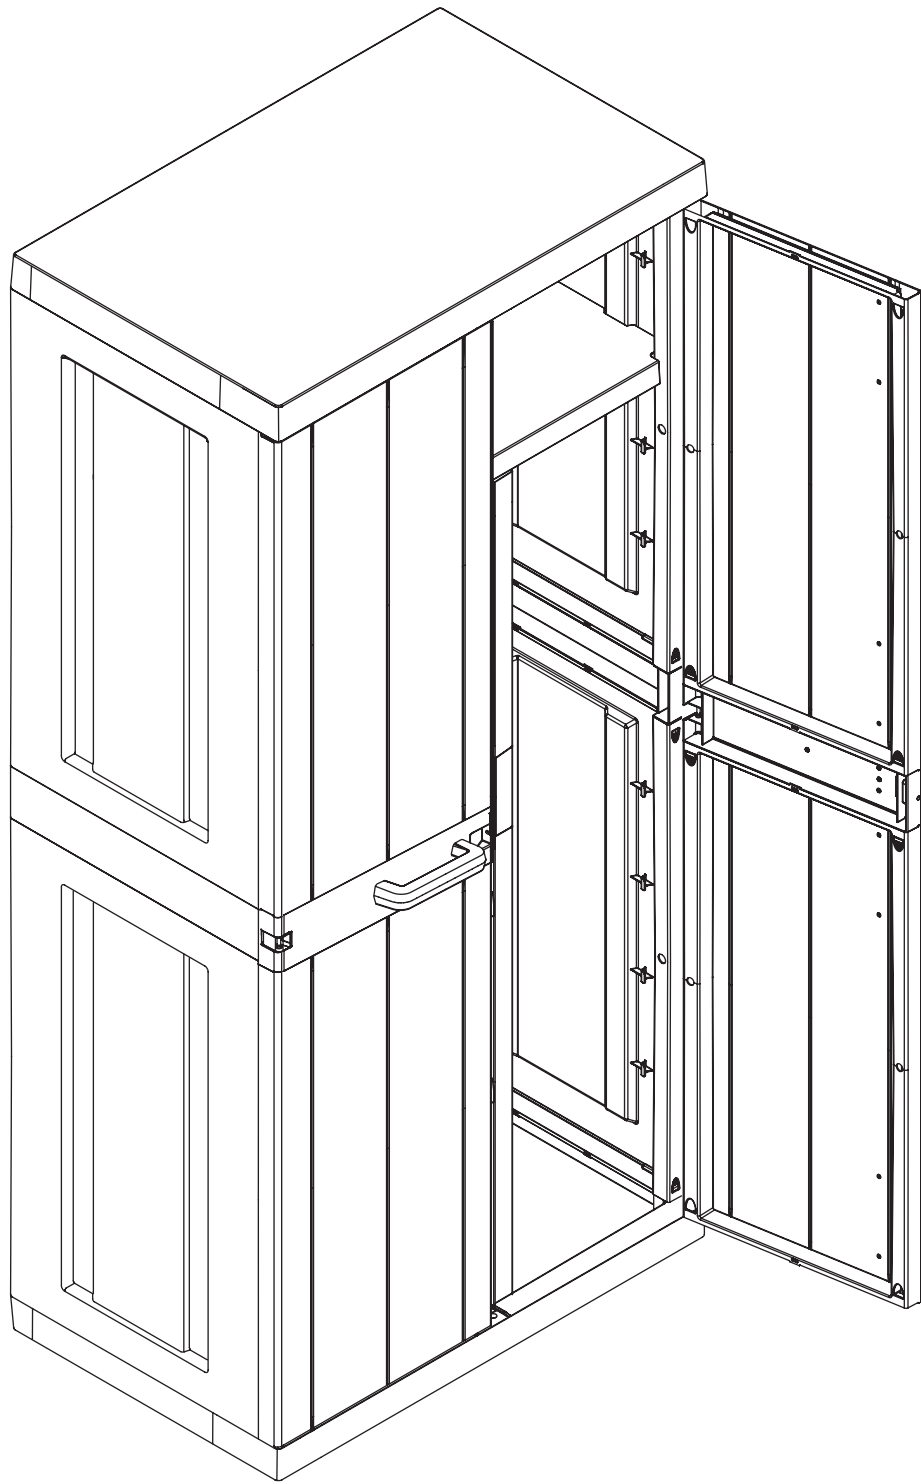

# BIOS MEGA

**Art. 305** cm 89x54x190h | in 35x21x75h