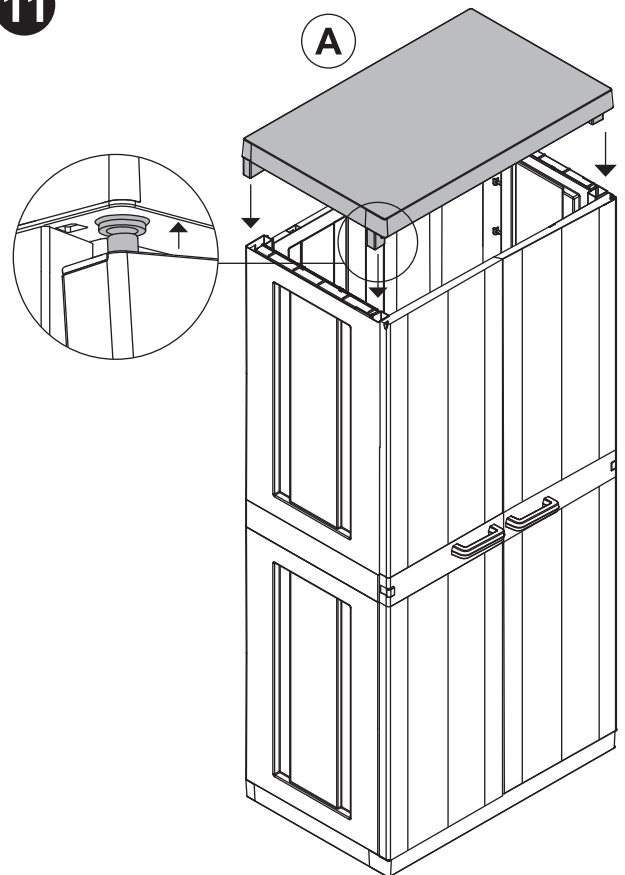

# BIOS MEGA

**Art. 305** cm 89x54x190h | in 35x21x75h

# 2

**3**

**4**

7

8

9

10

11