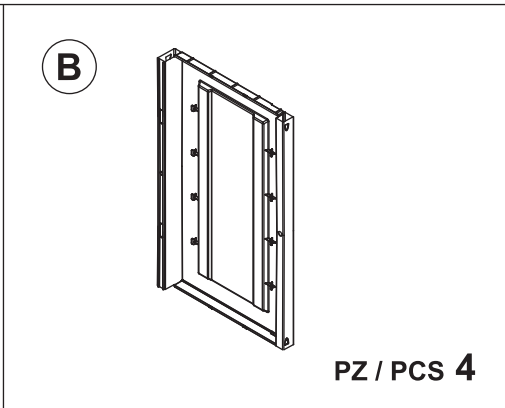

# BIOS MEGA

**Art. 305** cm 89x54x190h | in 35x21x75h