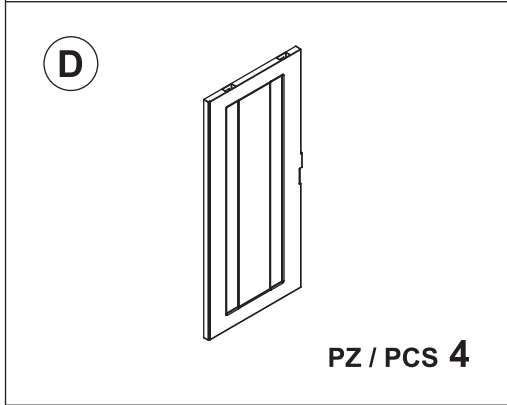

# BIOS MEGA

**Art. 305** cm 89x54x190h | in 35x21x75h