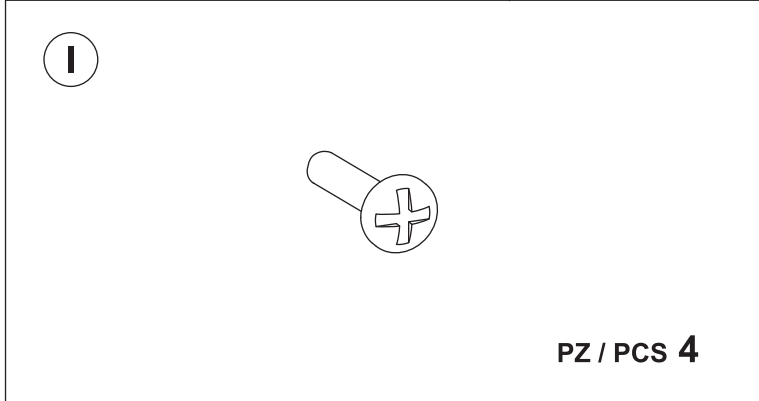

# BIOS MEGA

**Art. 305** cm 89x54x190h | in 35x21x75h