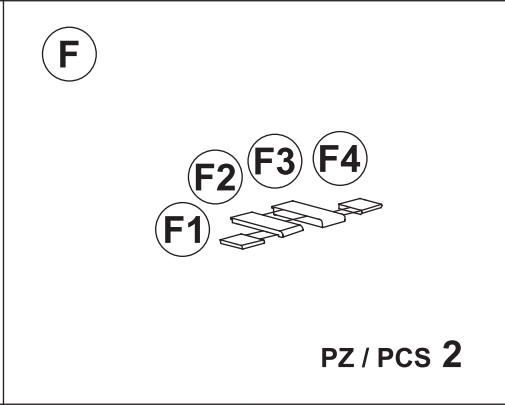

# BIOS MEGA

**Art. 305** cm 89x54x190h | in 35x21x75h