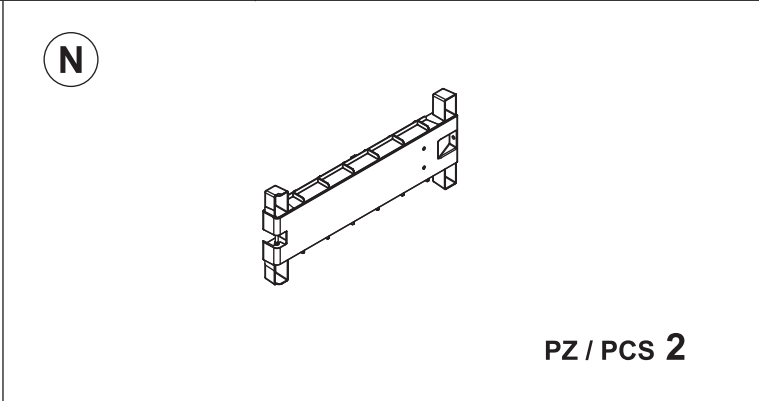

# BIOS MEGA

**Art. 305** cm 89x54x190h | in 35x21x75h