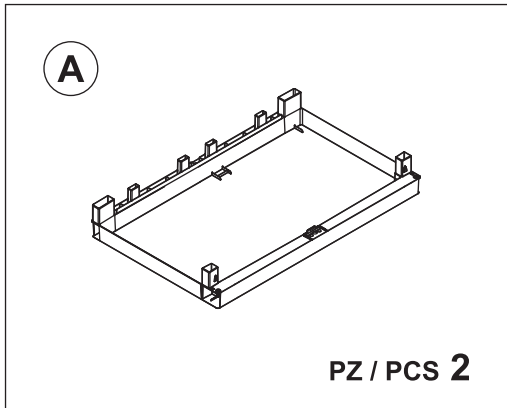

# BIOS MEGA

**Art. 305** cm 89x54x190h | in 35x21x75h