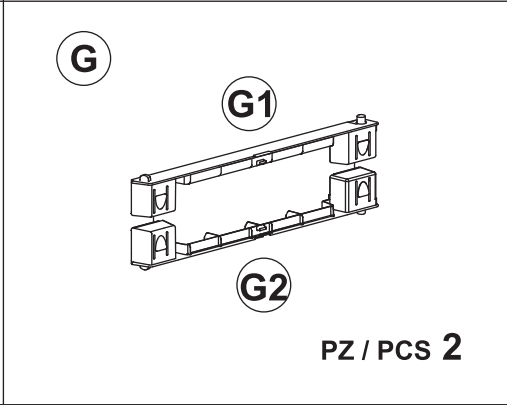

# BIOS MEGA

**Art. 305** cm 89x54x190h | in 35x21x75h