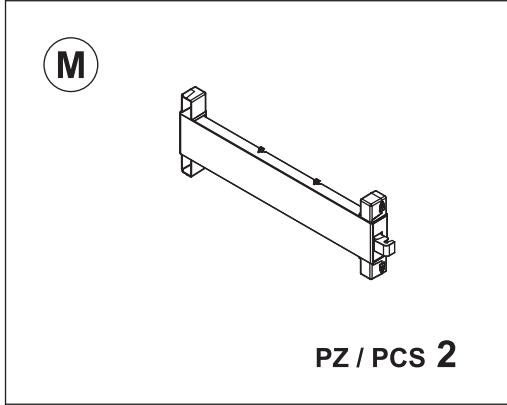

# BIOS MEGA

**Art. 305** cm 89x54x190h | in 35x21x75h