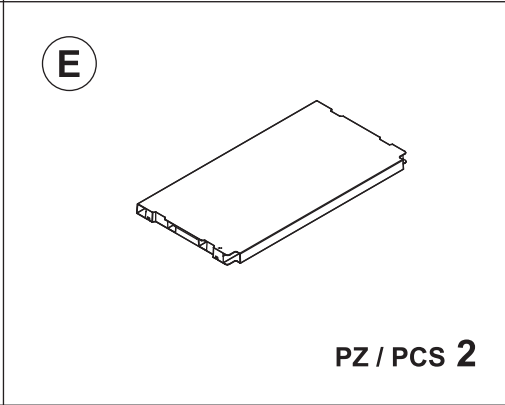

# BIOS MEGA

**Art. 305** cm 89x54x190h | in 35x21x75h