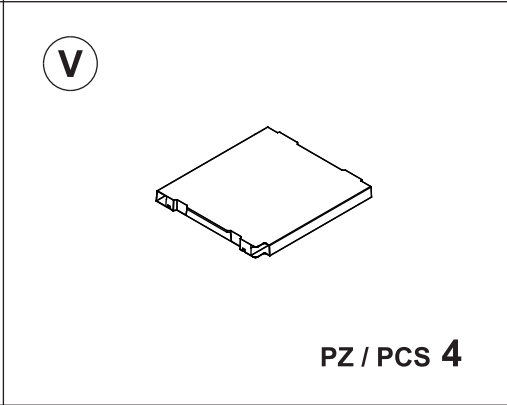

# BIOS MEGA

**Art. 305** cm 89x54x190h | in 35x21x75h