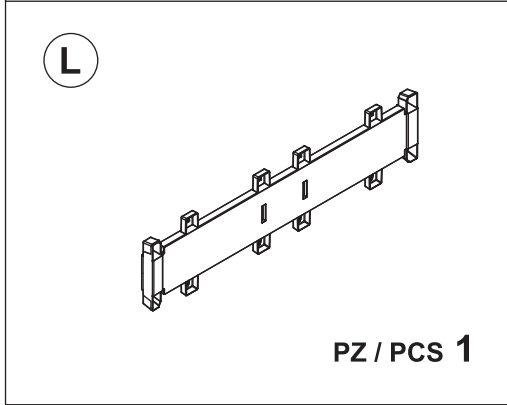

# BIOS MEGA

**Art. 305** cm 89x54x190h | in 35x21x75h