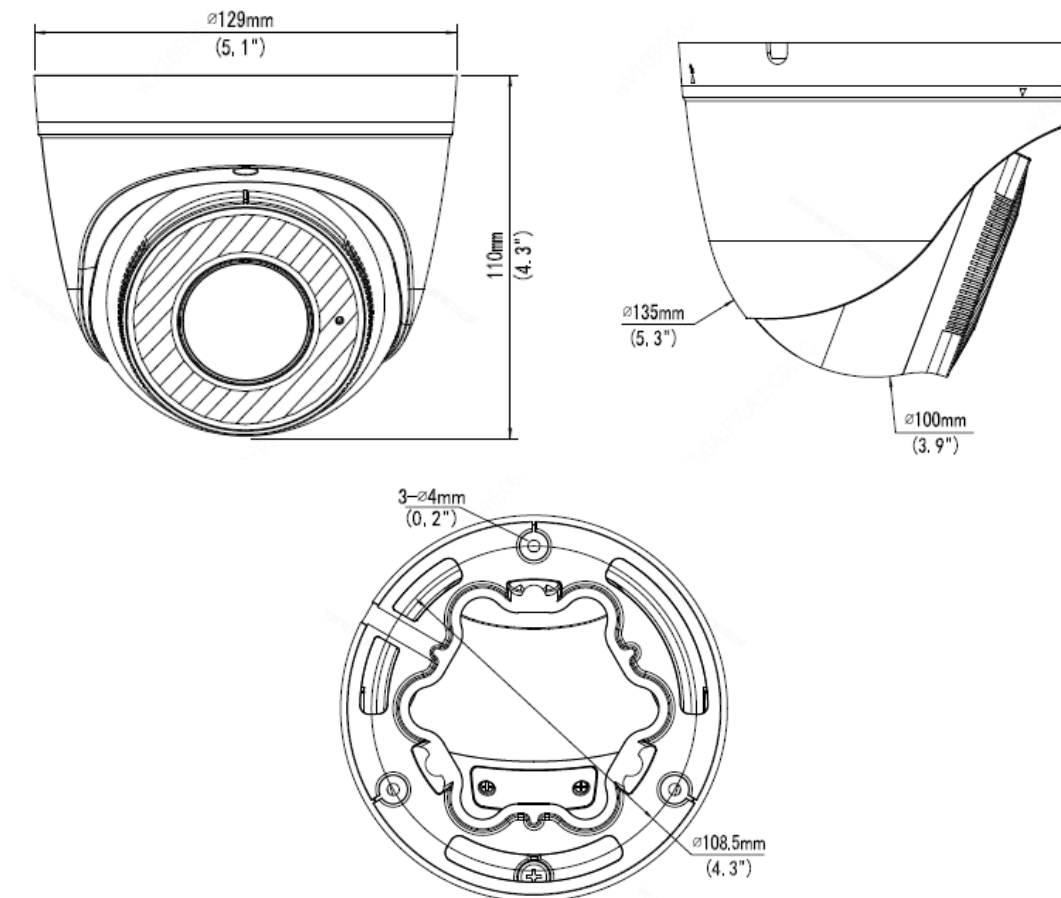

Network	
Protocols	IPv4, IPv6, IGMP, ICMP, ARP, TCP, UDP, DHCP, RTP, RTSP, RTCP, DNS, DDNS, NTP, FTP, UPnP, HTTP, HTTPS, SMTP, SSL, QoS, RTMP
Compatible Integration	ONVIF (Profile S, Profile T, Profile G), API
Web Browser	Plug-in required live view: IE 10 and above, Chrome 45 and above, Firefox 52 and above, Edge 79 and above
	Plug-in free live view: Chrome 57.0 and above, Firefox 58.0 and above, Edge 16 and above
Interface	
Network	10/100M Base-TX Ethernet
Built-in Mic	Supported
General	
Power	DC 12V±25%, PoE
	Power consumption: Max 6.0W
Dimensions (Ø x H)	Ø129 x 110mm (Ø5.1" x 4.3")
Weight	0.67kg (1.48lb)
Working Environment	-30°C ~ 60°C (-22°F ~ 140°F), Humidity: ≤95% RH (non-condensing)
Surge Protection	6KV
Ingress Protection	IP67
Reset Button	Supported

Dimensions