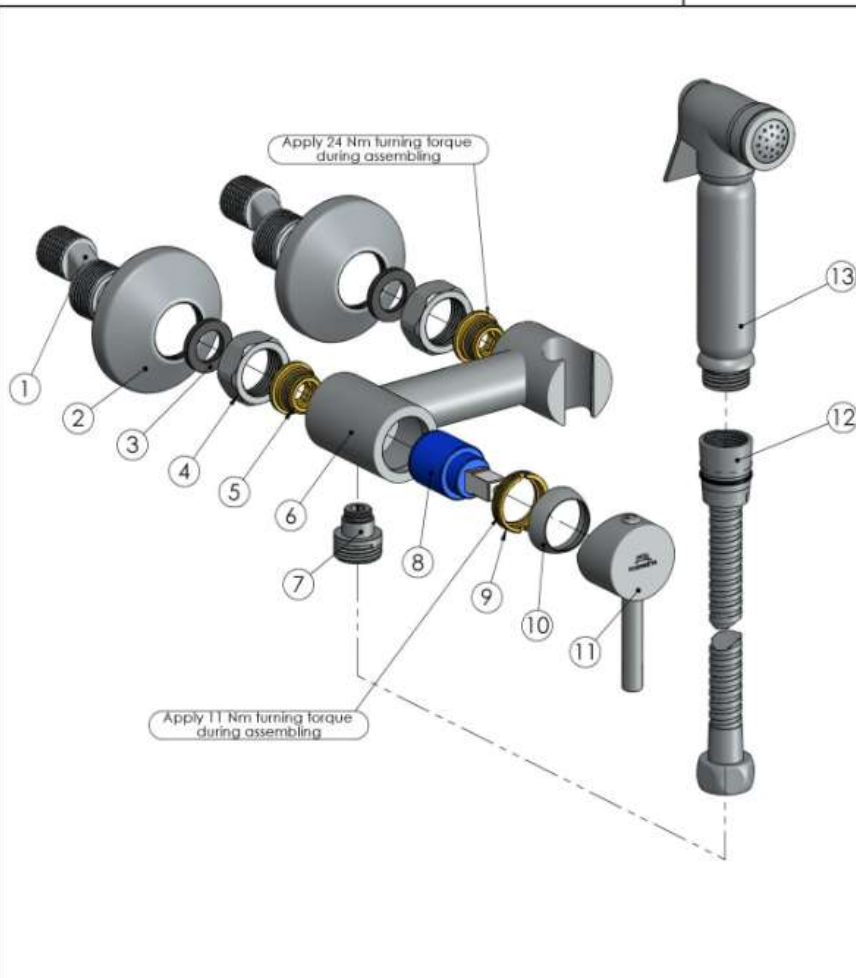

Product name: **Faucet bidet Onyx**
 Product Code: **625116**

ITEM NO.	PART CODE	NAME	QUANTITY
1	636601	Eccentric 43x10	2
2	636610	Eccentric plate 65x20	2
3	632002	Rubber washer G3/4"	2
4	636310	Back seat nut G3/4"	2
5	636403	Fixing back seat M18x1.5	2
6	635460	Body Onyx	1
7	636575	Adaper G1/2"xM12x1 Onyx	1
8	634051	Cartridge 25mm Onyx	1
9	636574	Cartridge nut Onyx	1
10	636573	Cartridge cover Onyx	1
11	631924	Handle Onyx	1
12	600014	Shower hose Con/Imp double lock 150cm	1
13	622085	Handshower Bidet Onyx	1