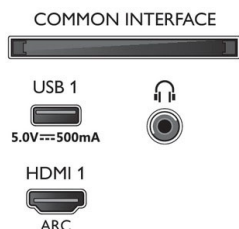

Design

- Colors of TV: Light silver bezel
- Stand design: Light silver peak sticks

Dimensions

- Box dimensions (W x H x D): 1360.0 x 840.0 x 160.0 mm
- Set dimensions (W x H x D):

55PUS8057/60

- 1231.2 x 709.6 x 81.6 mm
- Set dimensions with stand (W x H x D): 1231.2 x 736.6 x 255.8 mm
- Stand dimensions (W x H x D): 714.0 x 27.0 x 255.8 mm
- Product weight: 14.2 kg
- Product weight (+stand): 14.4 kg
- Weight incl. Packaging: 17.8 kg
- Wall mount compatible: 200 x 300 mm

Accessories

- Included accessories: Remote Control, 2 x AAA Batteries, Power cord, Quick start guide, Legal and safety brochure, Table top stand

Connections

Side

Bottom

Issue date 2022-10-25

Version: 1.0.1

12 NC: 8670 001 85016
EAN: 87 18863 03559 7