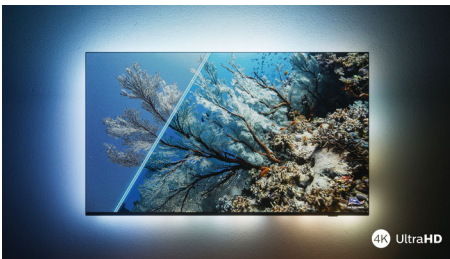

PHILIPS

4K UHD Android TV

3-sided Ambilight TV Major HDR formats supported, Dolby Vision and Dolby Atmos, 139 cm (55") Android TV

Highlights

Philips Ambilight

With Philips Ambilight, the brilliant experience of watching a Philips TV gets even bigger! LED lights around the edge of the TV glow and change color in perfect sync with the colors of the on-screen action, or your music. It's so warm and immersive, you'll wonder how you enjoyed TV without it.

4K UHD LED TV

Love everything you watch on this 4K UHD LED TV. Philips Pixel Precise Ultra HD engine optimizes picture quality to deliver sharp images, rich colors, and smooth motion. You

get the best possible viewing experience every time.

Slim, attractive design.

Looking for a TV that fits with your room? The virtually bezel-free screen of this 4K smart TV goes with just about any interior, and the slim silver feet make it seem as if the screen is floating. Our packaging and inserts use recycled cardboard and paper.