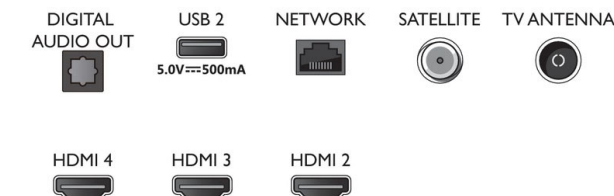

Design

- Colors of TV: Light silver bezel
- Stand design: Light silver peak sticks

Dimensions

- Box dimensions (W x H x D): 1360.0 x 840.0 x 160.0 mm
- Set dimensions (W x H x D):

55PUS8057/60

- 1231.2 x 709.6 x 81.6 mm
- Set dimensions with stand (W x H x D): 1231.2 x 736.6 x 255.8 mm
- Stand dimensions (W x H x D): 714.0 x 27.0 x 255.8 mm
- Product weight: 14.2 kg
- Product weight (+stand): 14.4 kg
- Weight incl. Packaging: 17.8 kg
- Wall mount compatible: 200 x 300 mm

Accessories

- Included accessories: Remote Control, 2 x AAA Batteries, Power cord, Quick start guide, Legal and safety brochure, Table top stand

Connections

Side

Bottom

Issue date 2022-10-25

Version: 1.0.1

12 NC: 8670 001 85016
EAN: 87 18863 03559 7