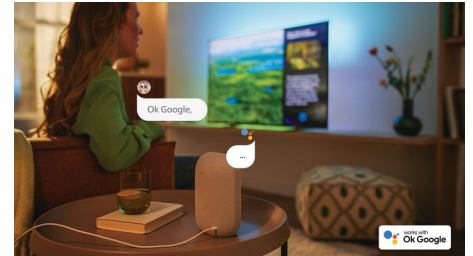

Dolby Vision and Dolby Atmos

With Dolby Vision and Dolby Atmos on board, your films, shows, and games look and sound incredible. See the picture the director wanted you to see—no more disappointing scenes that are too dark to make out! Hear every word clearly. Experience sound effects like they're really happening around you.

Slim, attractive design.

Looking for a TV that fits with your room? The virtually bezel-free screen of this 4K smart TV goes with just about any interior, and the slim silver feet make it seem as if the screen is floating. Our packaging and inserts use recycled cardboard and paper.

55PUS8057/60

Android TV

Your Philips Android TV gives you the content you want—when you want it. You can customize the home screen to display your favorite apps, making it simple to start streaming the movies and shows you love. Or pick up where you left off.

AI voice control

You can use your voice to control your Philips Android TV via any speaker that has the Google Assistant, or via an Android TV remote app. Want to find apps, stream content, or play games? Just ask.