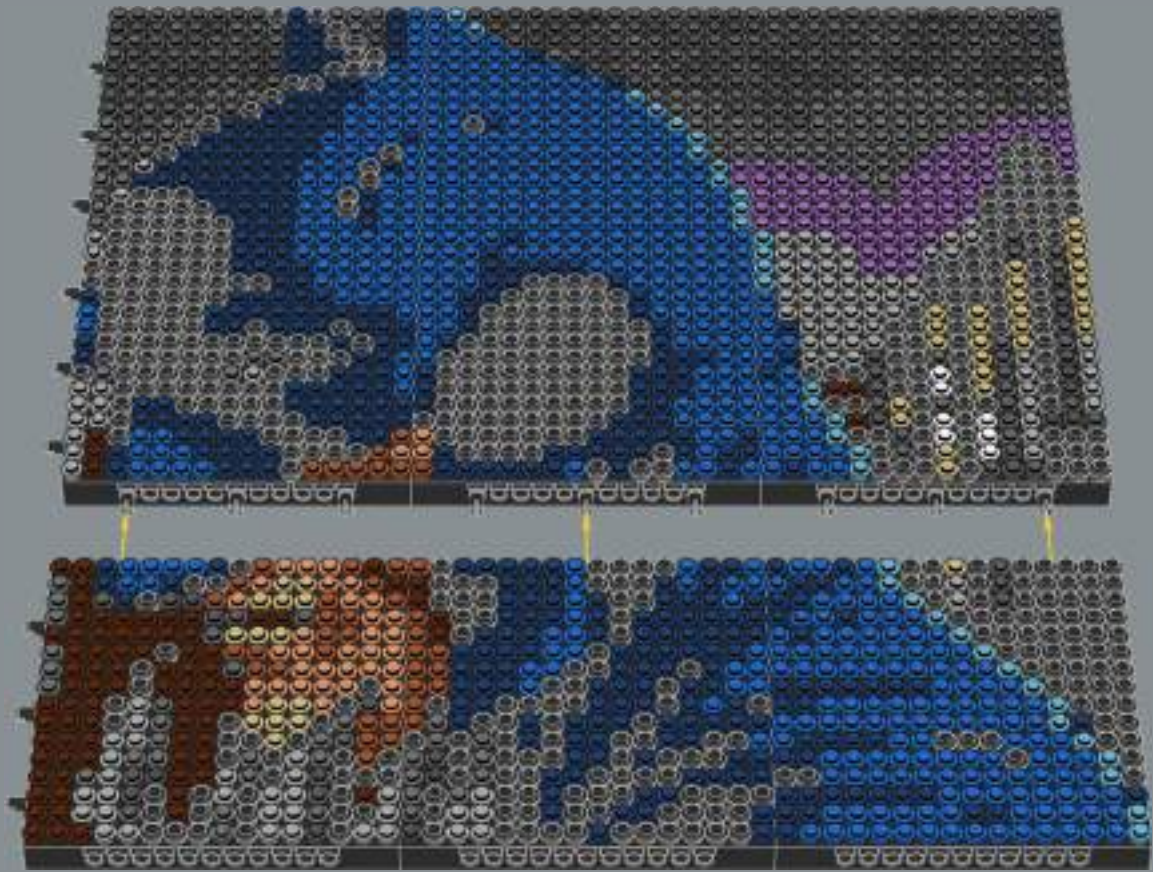

BY JIM LEE

A stylized, handwritten signature in white ink, appearing to be 'Jim Lee', positioned below the text 'BY JIM LEE'.

DC COLLECTION  
BY JIM LEE  
*Jim Lee*

2x

31205

36x

1

2