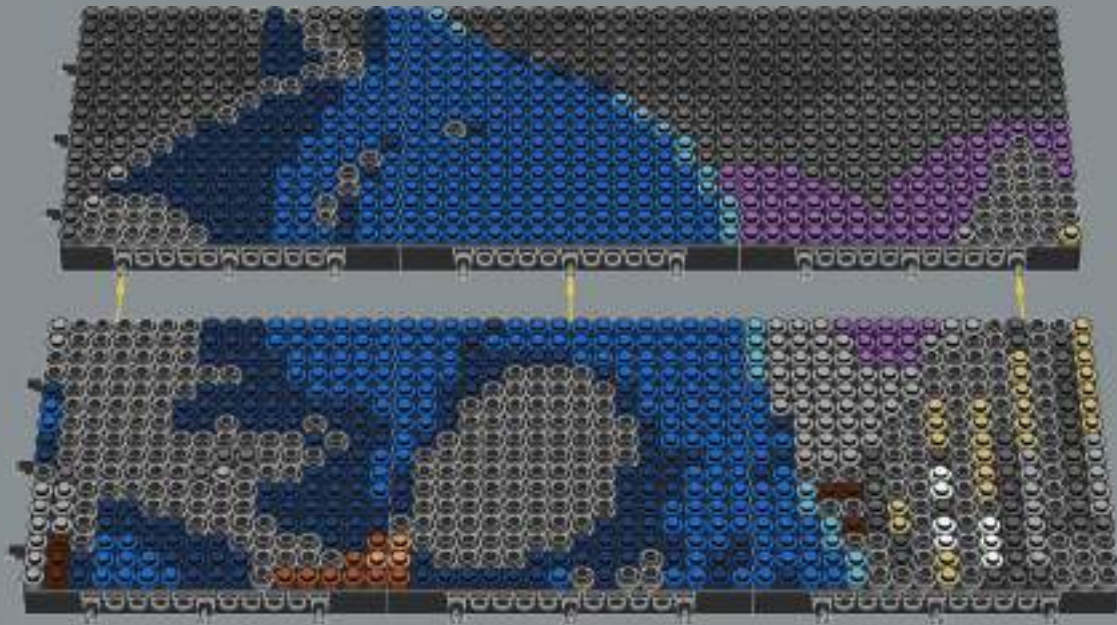

BY JIM LEE

A stylized, handwritten signature in white ink, appearing to be 'Jim Lee', positioned below the text 'BY JIM LEE'.

DC COLLECTION  
BY JIM LEE  
*Jim Lee*

2x

31205

36x

1

2