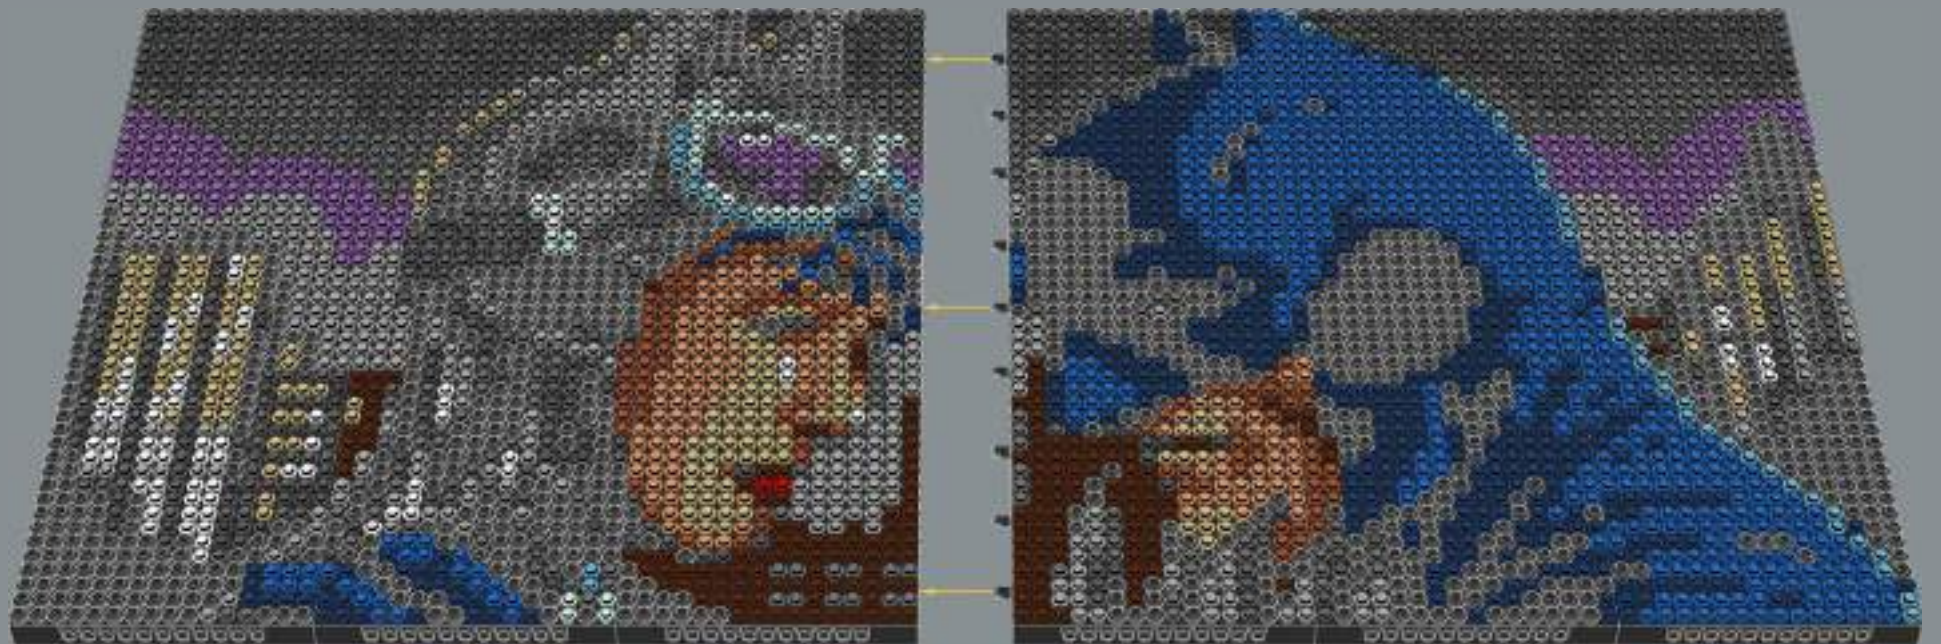

BY JIM LEE

A stylized, handwritten signature in white ink, appearing to be 'Jim Lee', positioned below the text 'BY JIM LEE'.

DC COLLECTION  
BY JIM LEE  
*Jim Lee*

2x

31205

36x

1

2