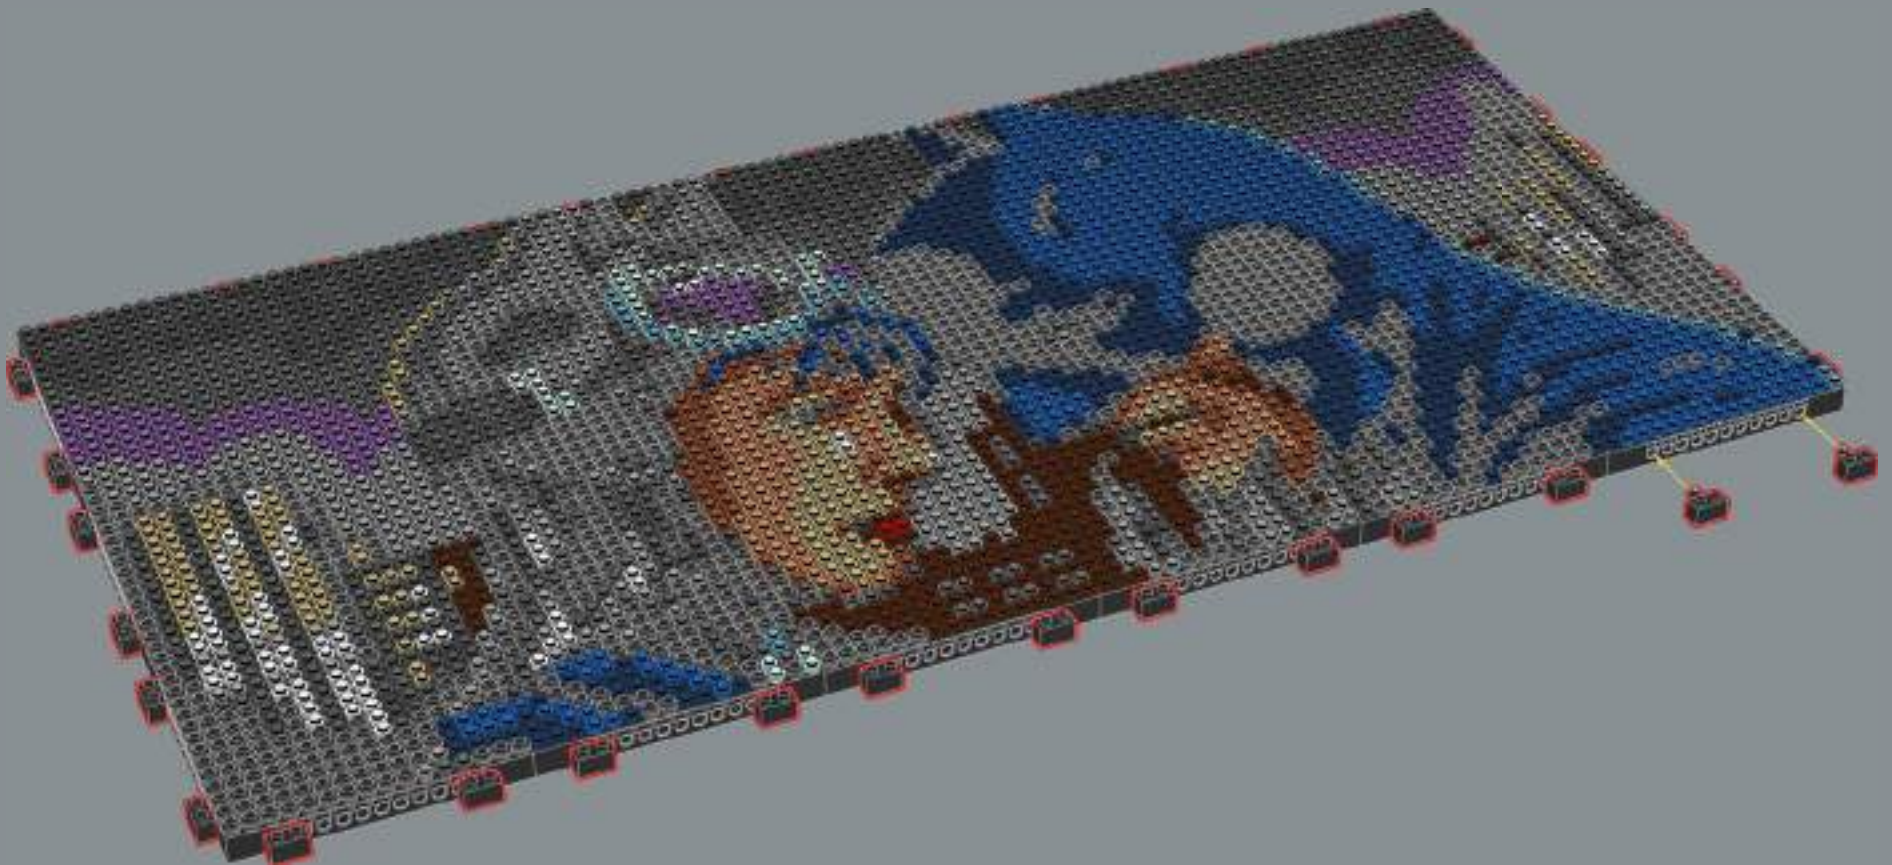

BY JIM LEE

A stylized, handwritten signature in white ink, appearing to be 'Jim Lee', positioned below the text 'BY JIM LEE'.

DC COLLECTION  
BY JIM LEE  
*Jim Lee*

2x

31205

36x

1

2