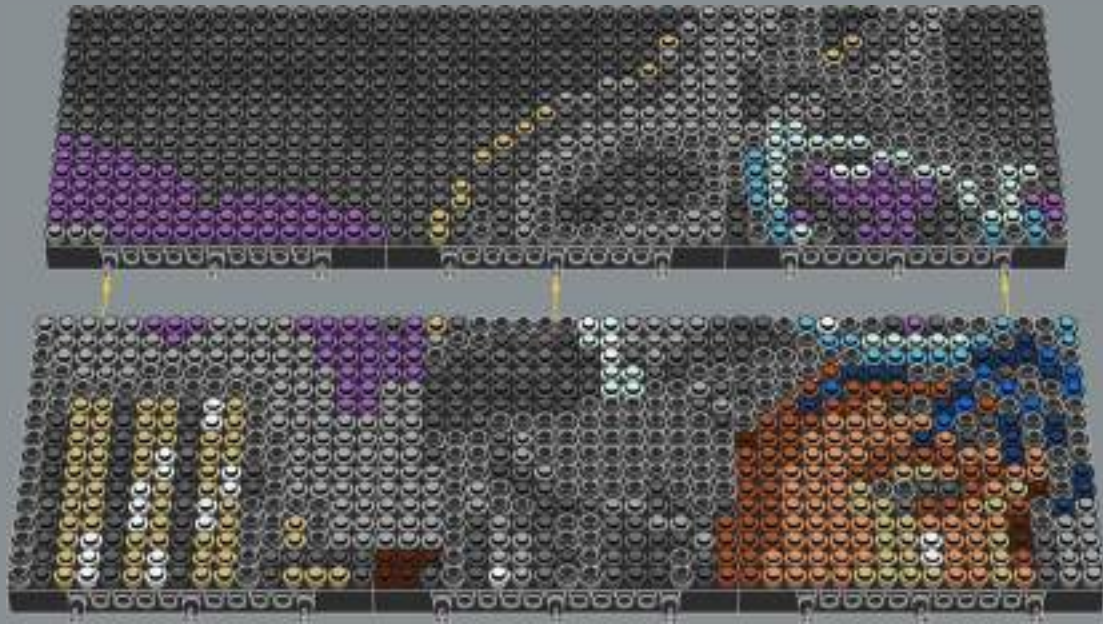

BY JIM LEE

A stylized, handwritten signature in white ink, appearing to be 'Jim Lee', positioned below the text 'BY JIM LEE'.

DC COLLECTION  
BY JIM LEE  
*Jim Lee*

2x

31205

36x

1

2