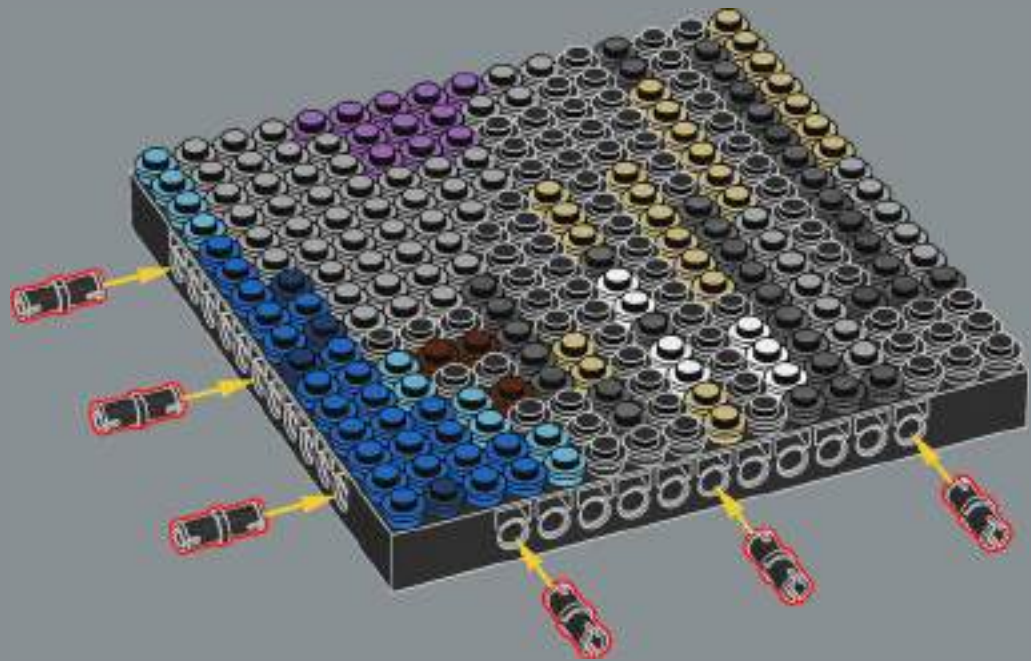

BY JIM LEE

A stylized, handwritten signature in white ink, appearing to be 'Jim Lee', positioned below the text 'BY JIM LEE'.

DC COLLECTION  
BY JIM LEE  
*Jim Lee*

2x

31205

36x

1

2