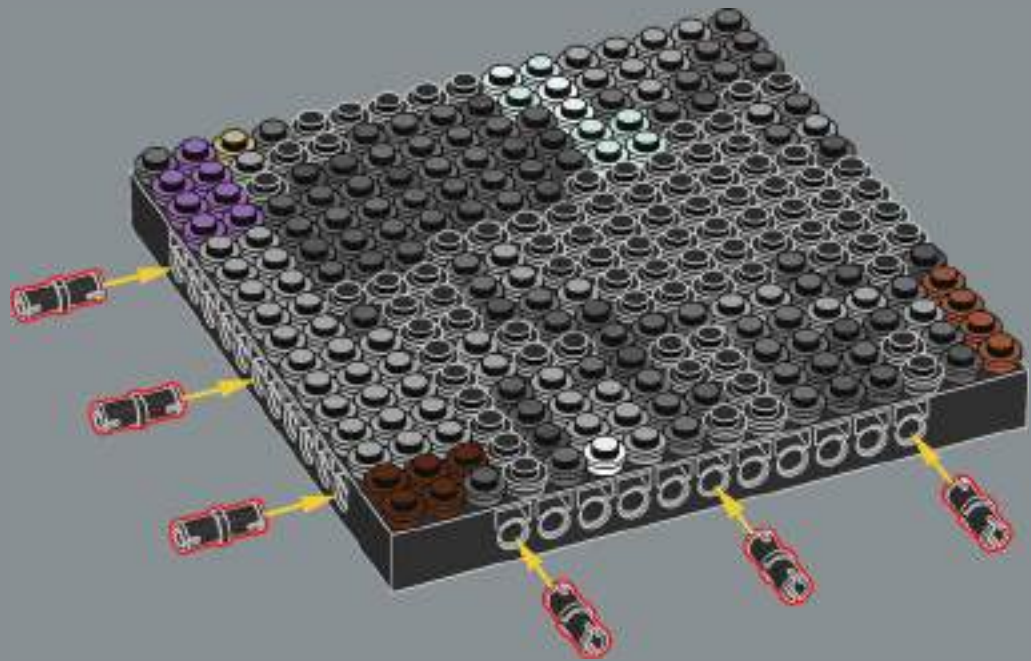

BY JIM LEE

A stylized, handwritten signature in white ink, appearing to be 'Jim Lee', positioned below the text 'BY JIM LEE'.

DC COLLECTION  
BY JIM LEE  
*Jim Lee*

2x

31205

36x

1

2