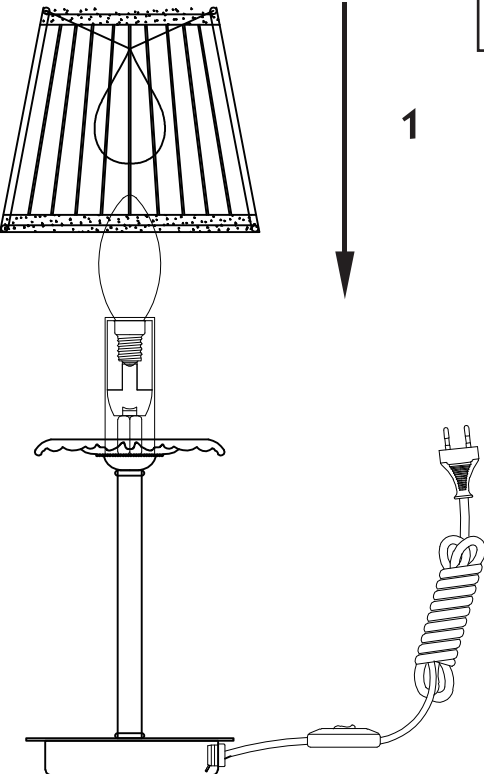

# Instruction

Collection: Elegant  
Series: Olivia  
Model: ARM326-00-W  
Mobile

  
1 x E14 (40w)

**MAYTONI**  
DECORATIVE LIGHTING

[www.maytoni.de](http://www.maytoni.de)