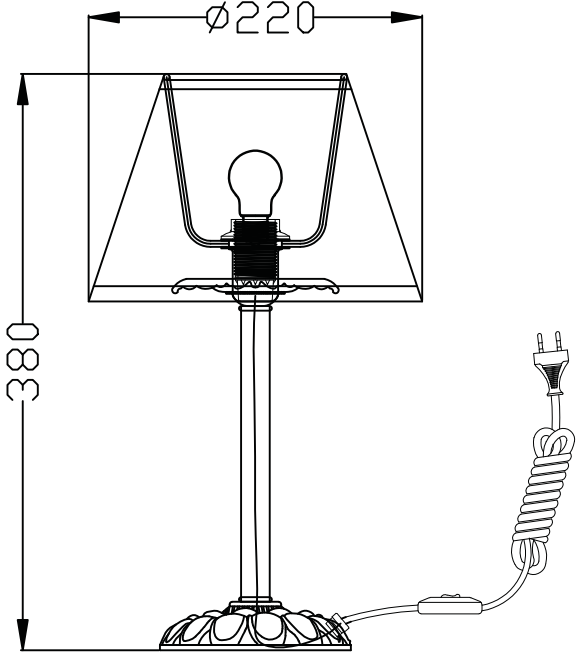

# Instruction

Collection: Elegant  
Series: Olivia  
Model: ARM326-00-W  
Mobile

  
1 x E14 (40w)

**MAYTONI**  
DECORATIVE LIGHTING

[www.maytoni.de](http://www.maytoni.de)