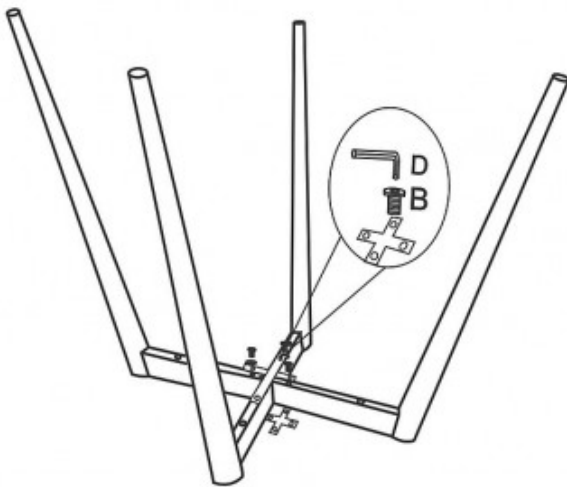

IMPORTER / IMPORTED BY:

SIGNAL MEBLE

UL. KILINSKIEGO 35B

27-400 OSTROWIEC SW.

POLAND

WYPRODUKOWANO W CHINACH / MADE IN CHINA

CHERRY H-1, H-2

A 6*40 x8	B 6*35 x4	C x4	D x1	1 x1	2 x1	3 x2	4 x1	5 x1

1