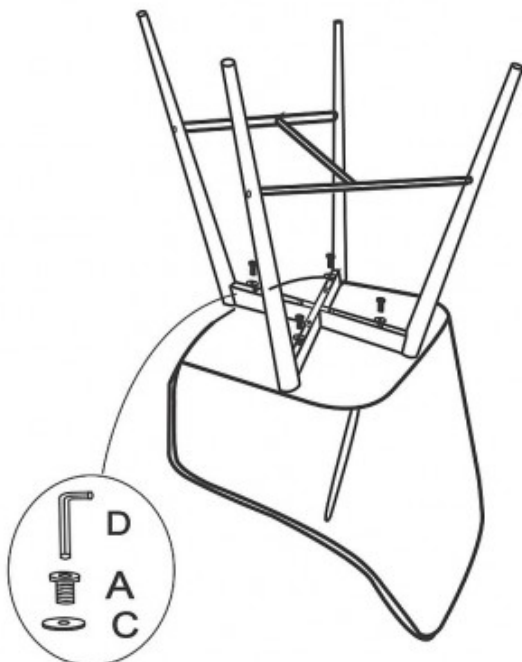

IMPORTER / IMPORTED BY:

SIGNAL MEBLE

UL. KILINSKIEGO 35B

27-400 OSTROWIEC SW.

POLAND

WYPRODUKOWANO W CHINACH / MADE IN CHINA

CHERRY H-1, H-2

A  6*40 x8	B  6*35 x4	C  x4	D  x1	1  x1	2  x1	3  x2	4  x1	5  x1
--	--	---	---	---	--	---	---	---

1

2

3

4