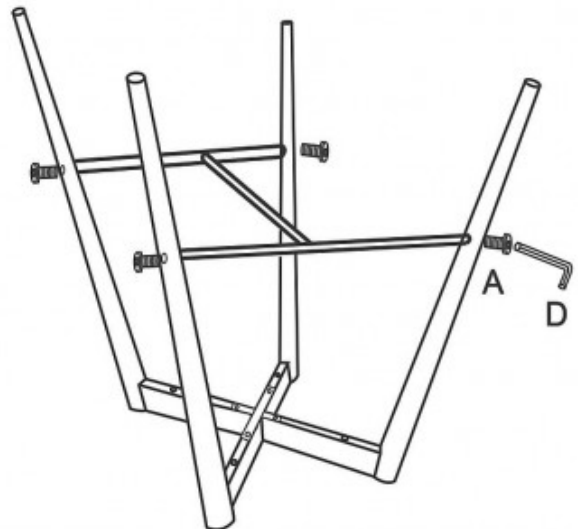

IMPORTER / IMPORTED BY:

SIGNAL MEBLE

UL. KILINSKIEGO 35B

27-400 OSTROWIEC SW.

POLAND

WYPRODUKOWANO W CHINACH / MADE IN CHINA

CHERRY H-1, H-2

A  6*40 x8	B  6*35 x4	C  x4	D  x1	1  x1	2  x1	3  x2	4  x1	5  x1
--	--	---	---	---	--	---	---	---

1

2

3

4