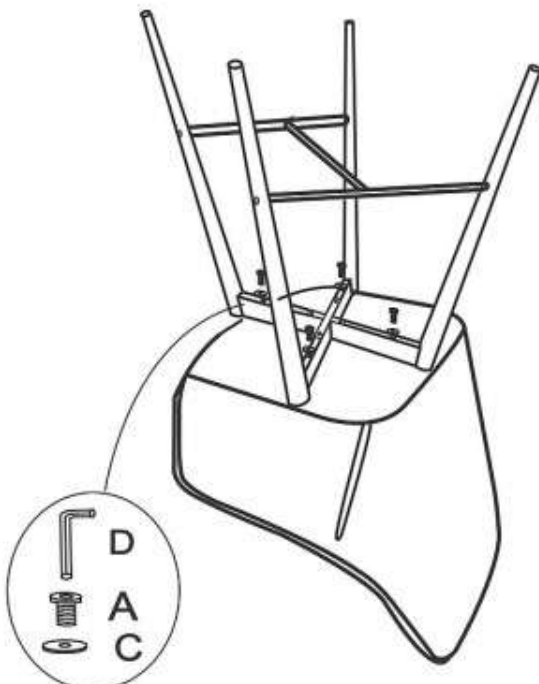

IMPORTER / IMPORTED BY:

SIGNAL MEBLE

UL. KILINSKIEGO 35B

27-400 OSTROWIEC SW.

POLAND

WYPRODUKOWANO W CHINACH / MADE IN CHINA

CHERRY H-1, H-2

A  6*40 x8	B  6*35 x4	C  x4	D  x1	1  x1	2  x1	3  x2	4  x1	5  x1
---	--	---	---	---	--	---	---	---

1

2

3

4