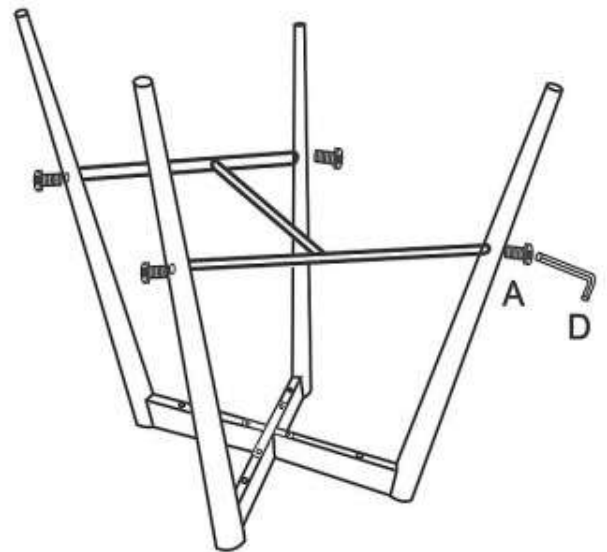

IMPORTER / IMPORTED BY:

SIGNAL MEBLE

UL. KILINSKIEGO 35B

27-400 OSTROWIEC SW.

POLAND

WYPRODUKOWANO W CHINACH / MADE IN CHINA

CHERRY H-1, H-2

A  6*40 x8	B  6*35 x4	C  x4	D  x1	1  x1	2  x1	3  x2	4  x1	5  x1
---	--	---	---	---	--	---	---	---

1

2

3

4