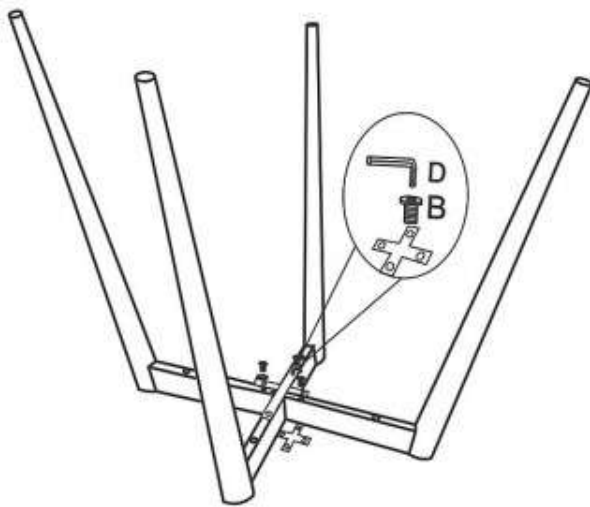

IMPORTER / IMPORTED BY:

SIGNAL MEBLE

UL. KILINSKIEGO 35B

27-400 OSTROWIEC SW.

POLAND

WYPRODUKOWANO W CHINACH / MADE IN CHINA

CHERRY H-1, H-2

A 6*40 x8	B 6*35 x4	C x4	D x1	1 x1	2 x1	3 x2	4 x1	5 x1

1