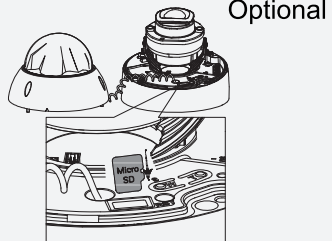

1.2

2.1.1

2.1.2