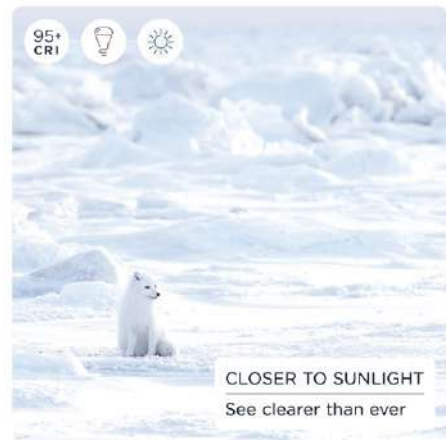

wizconnected.com

wizlighting 

WIZ experience #33
Brighten up your neighborhood

WIZ experience #41
Transform your home at a moment's notice

WIZ experience #17
Summer whenever you want

95+ CRI

CLOSER TO SUNLIGHT
See clearer than ever