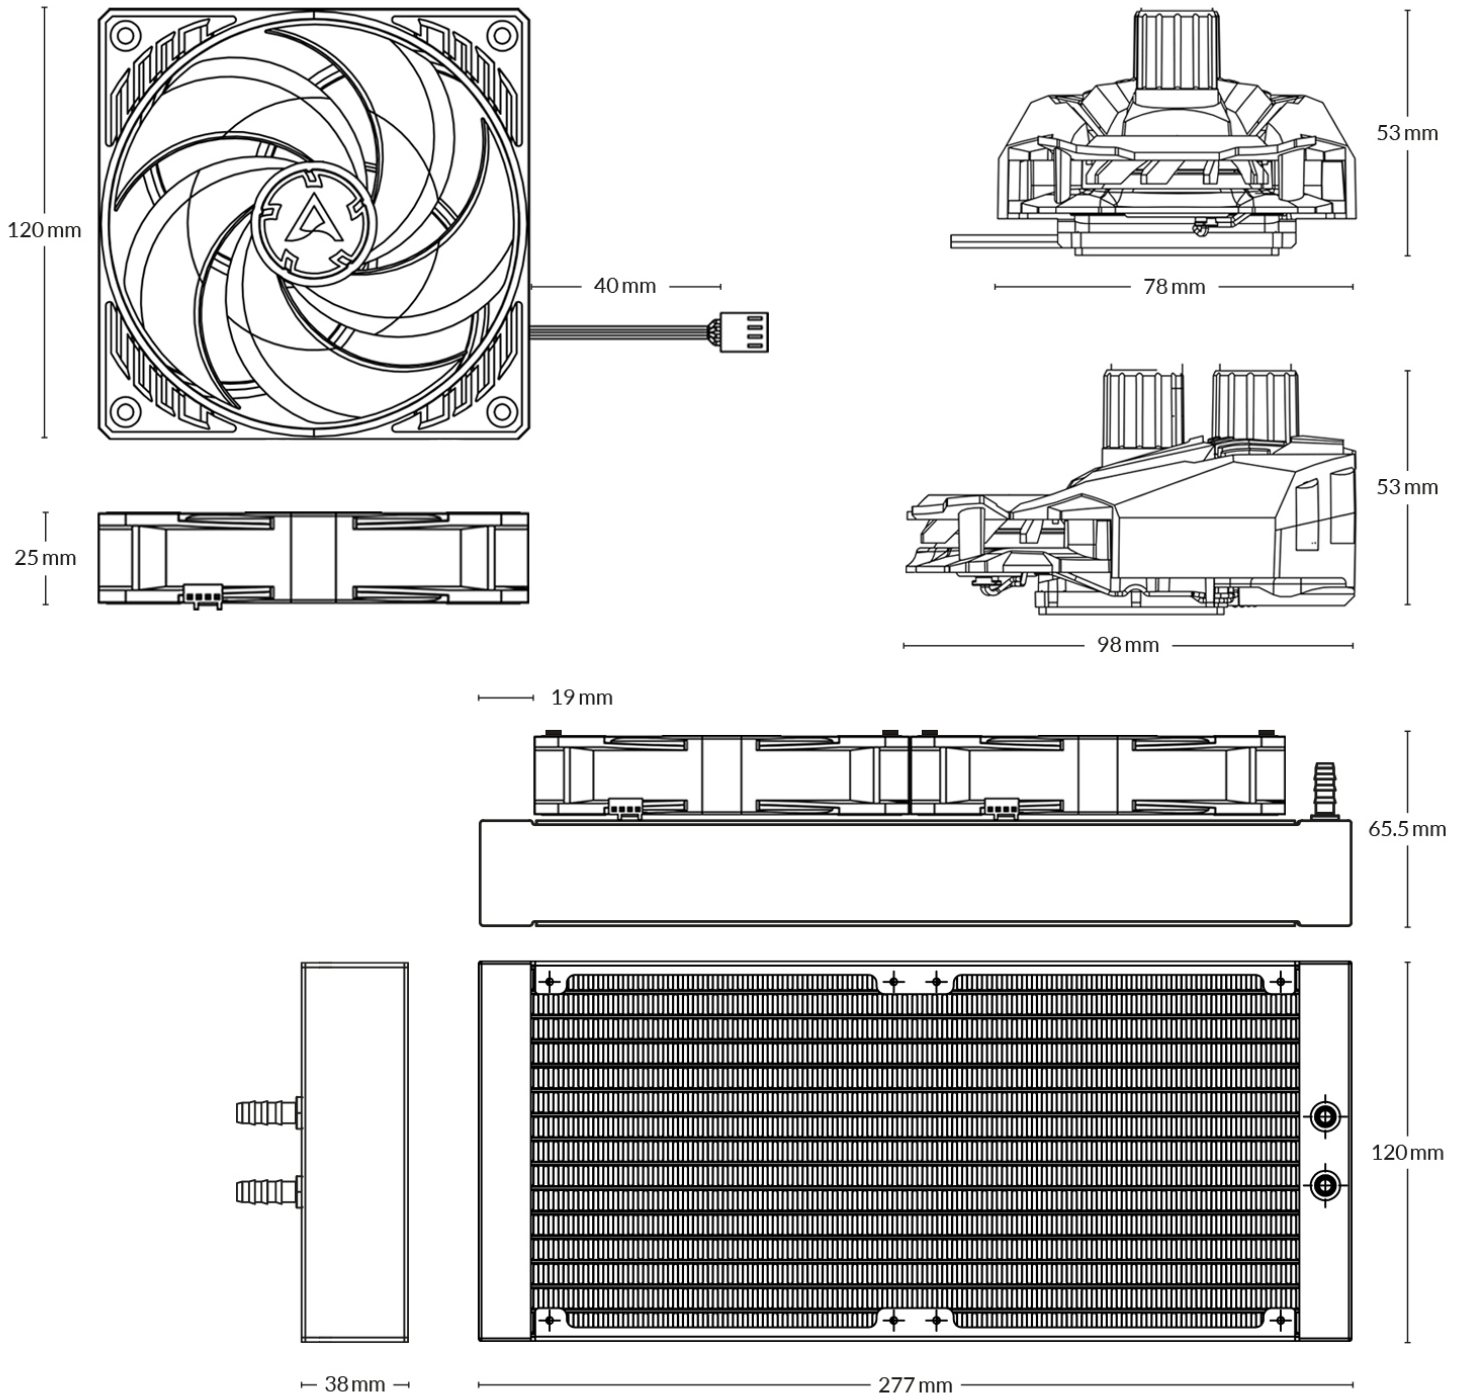

Liquid Freezer II 240

Multi Compatible All-in-One CPU Water Cooler

Alle Materialien sind mit den RoHS-Anforderungen kompatibel

Produktinformation

Manual