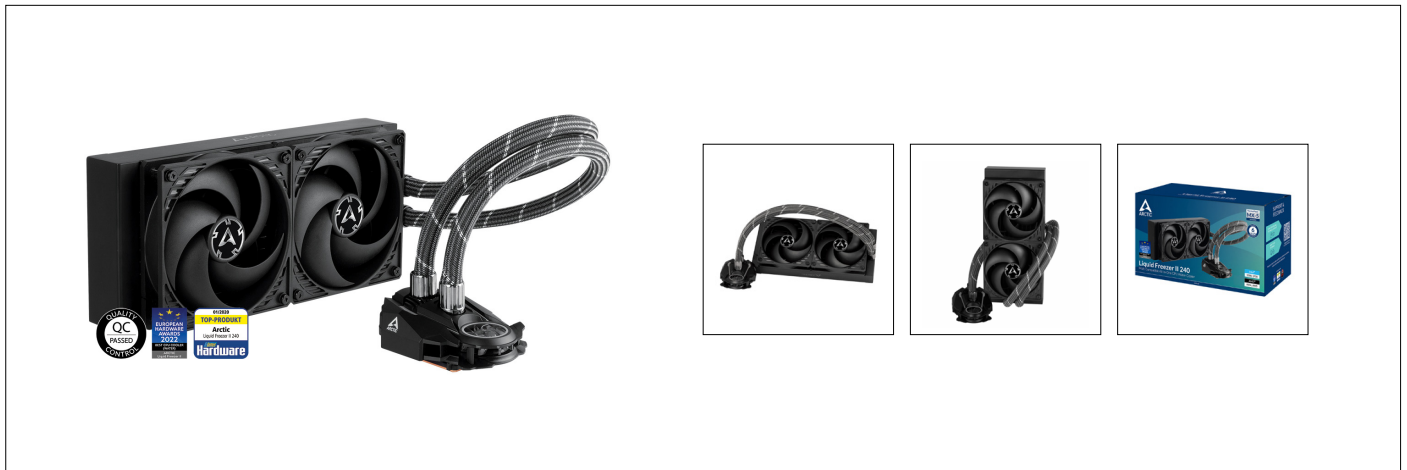

# Liquid Freezer II 240

Multi Compatible All-in-One CPU Water Cooler

## General Specifications

Compatibility	Intel® 1700, 1200, 115X, 2011-3*, 2066* *Square ILM AMD® AM5, AM4, AM3(+)
TIM	MX-4 (0.8 g)
Pump & Fan Connector	4-Pin Connector
Weight	1572 g (2 Fans, Radiator, Pump, Tubes)

## Pump/Cold Plate Specifications

VRM Fan	40 mm, 1000–3000 rpm (Controlled by PWM)
Pump	800–2000 rpm (Controlled by PWM)
Power Consumption	0.5 W–2.7 W Pump and VRM Fan
Tube Length	450 mm
Tube Diameter	Outer: 12.4 mm   Inner: 6.0 mm
Dimensions	78 (L) x 53 (W) x 98 (H) mm

## Radiator Specifications

Material	Aluminum
Dimensions	277 (L) x 38 (W) x 120 (H) mm