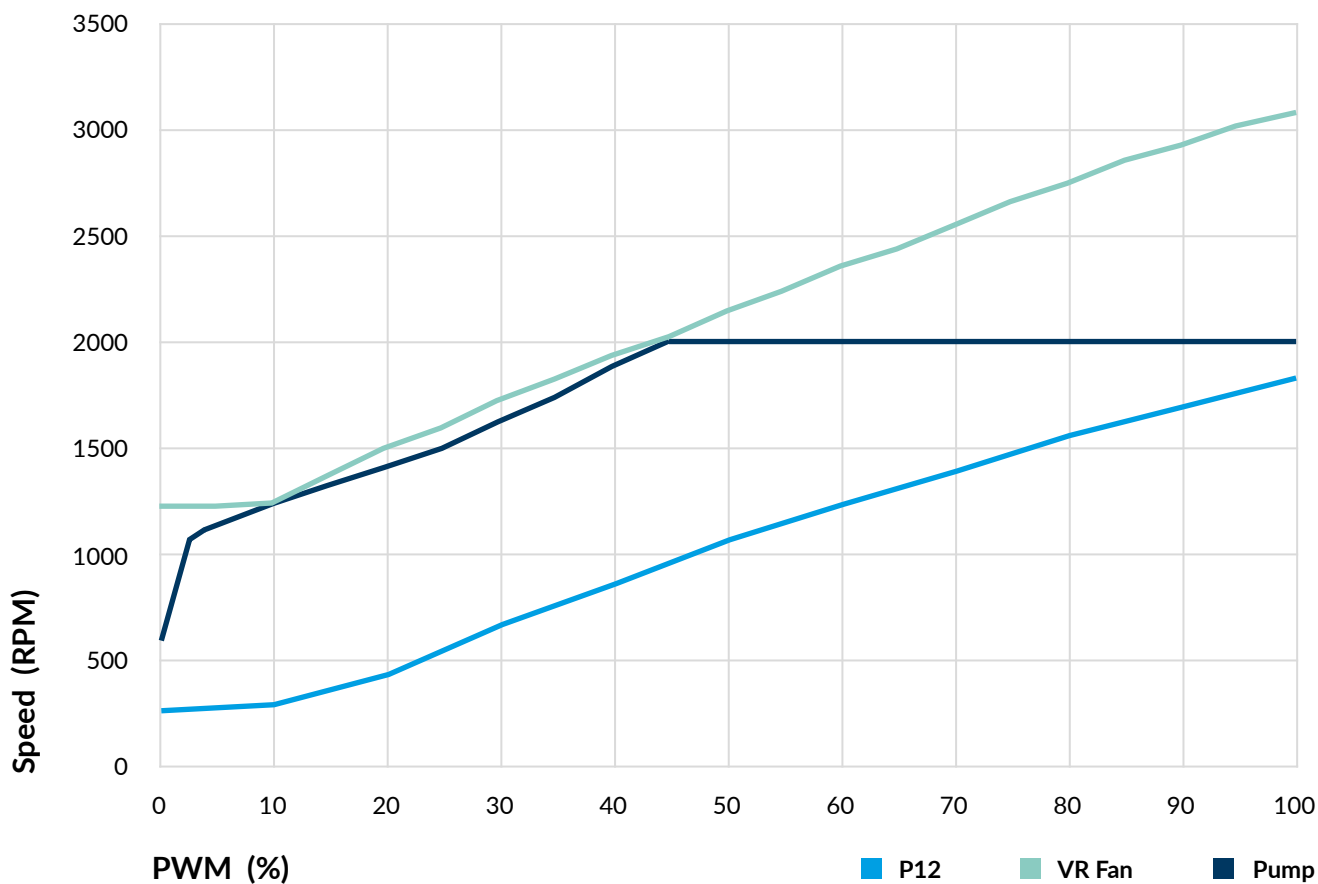

Liquid Freezer II 240

Multi Compatible All-in-One CPU Water Cooler