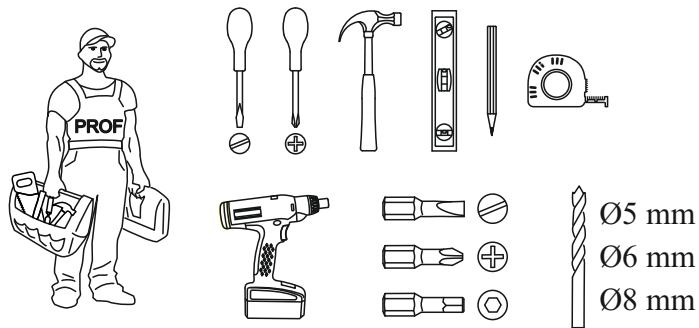

Материалы стен различаются, поэтому крепежные средства не прилагаются. Используйте крепежные средства, подходящие для материала стен в вашем доме. Для выбора подходящих крепежных средств обратитесь в специализированный магазин.

ENGLISH

Important information
Read carefully
Follow each step of the instruction carefully

Keep this information for further reference

WARNING!

Serious or fatal crushing injuries can occur from furniture tip-over. To prevent this furniture from tipping over it must be permanently fixed to the wall with the wall attachment devices.

Fastening devices for the wall are not included since different wall materials require different types of fastening devices. Use fastening devices suitable for the walls in your home. For advice on suitable fastening devices, contact your local specialized dealer.