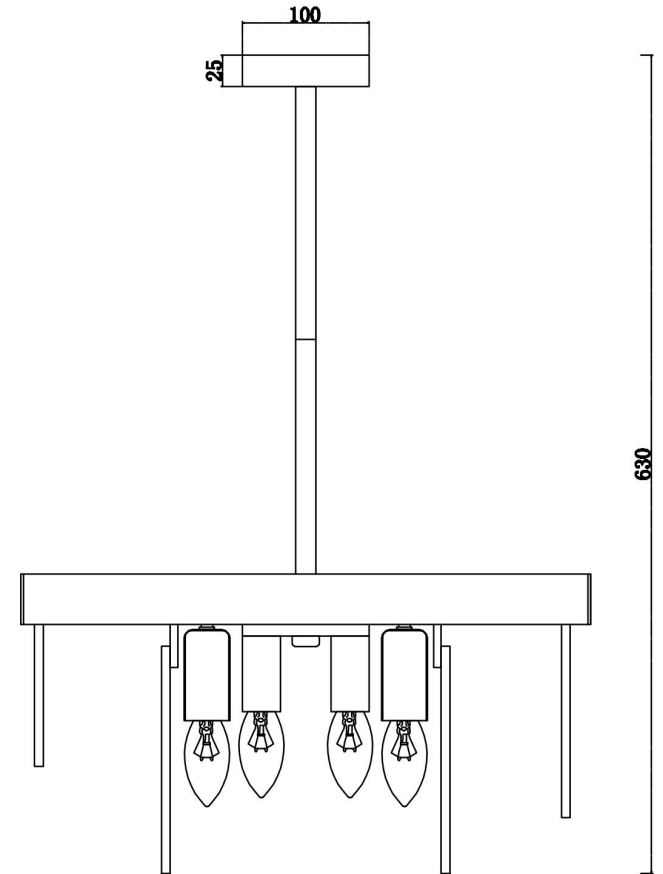

# Instruction

FR5104PL-06BS3

6xE14 60W

Model: FR5104PL-06BS3

Collection: Modern

Pendant Lamps