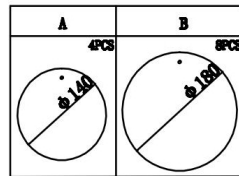

# Instruction

FR5104PL-06BS3

6xE14 60W

Model: FR5104PL-06BS3

Collection: Modern

Pendant Lamps