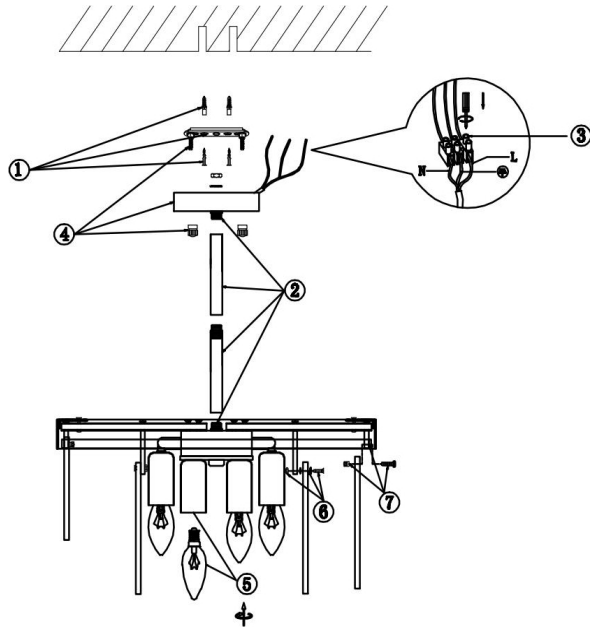

# Instruction

FR5104PL-06BS3

6xE14 60W

Model: FR5104PL-06BS3

Collection: Modern

Pendant Lamps