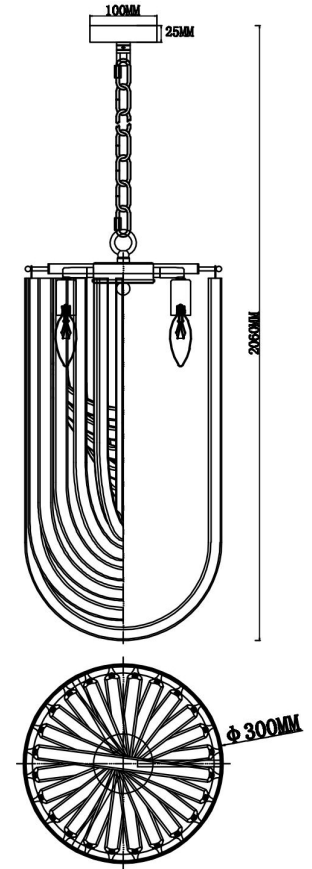

FREYA
TRADITION OF QUALITY

Instruction

FR5182PL-03CH

3xE14 60W

Model: FR5182PL-03CH

Collection: Modern

Pendant Lamps