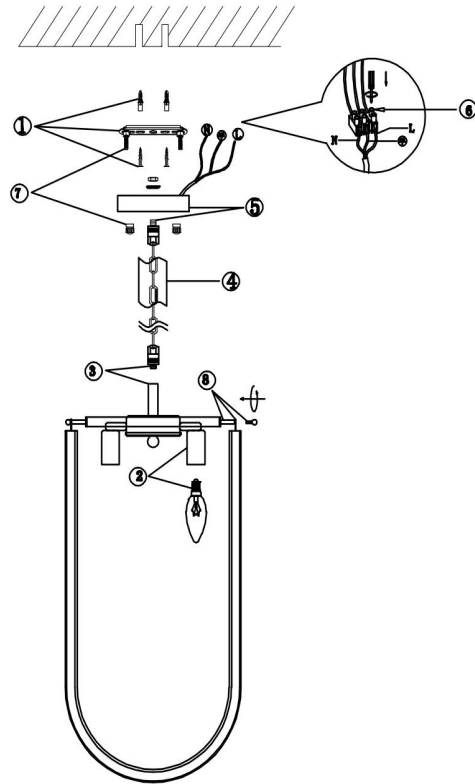

FREYA
TRADITION OF QUALITY

Instruction

FR5182PL-03CH

3xE14 60W

Model: FR5182PL-03CH

Collection: Modern

Pendant Lamps