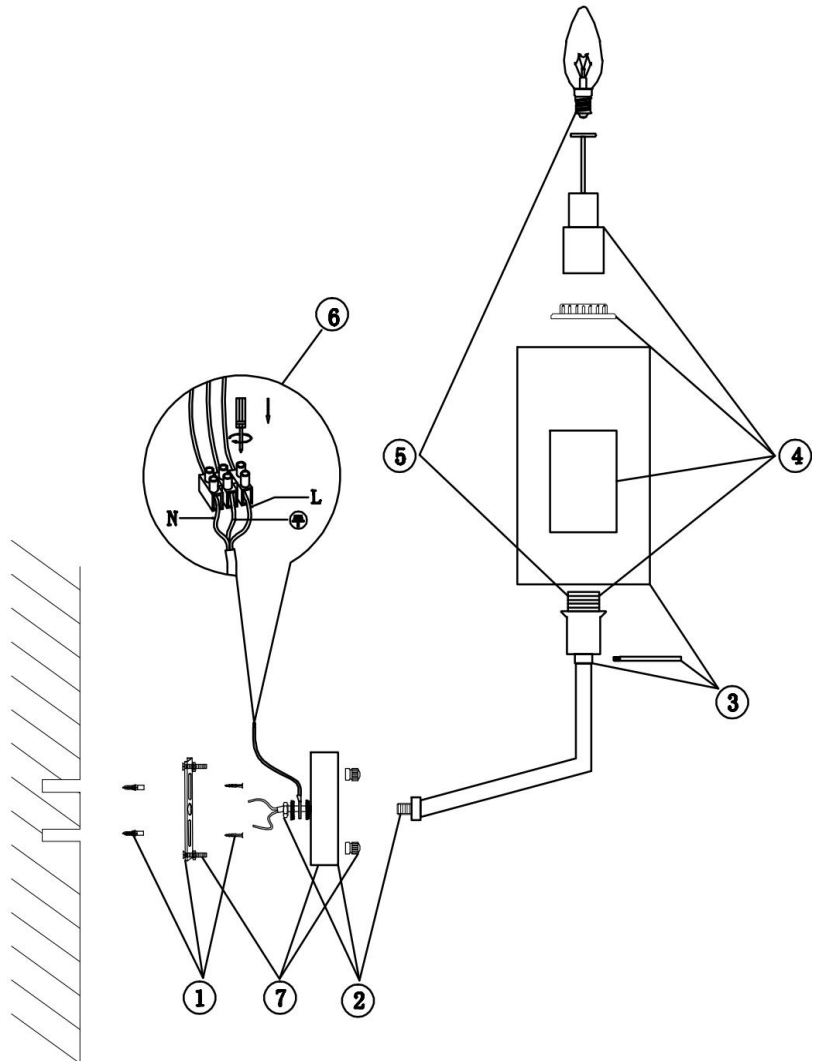

FREYA
TRADITION OF QUALITY

Instruction

FR5206WL-01FG

1xE14 60W

Model: FR5206WL-01FG

Collection: Modern

Wall Lamps