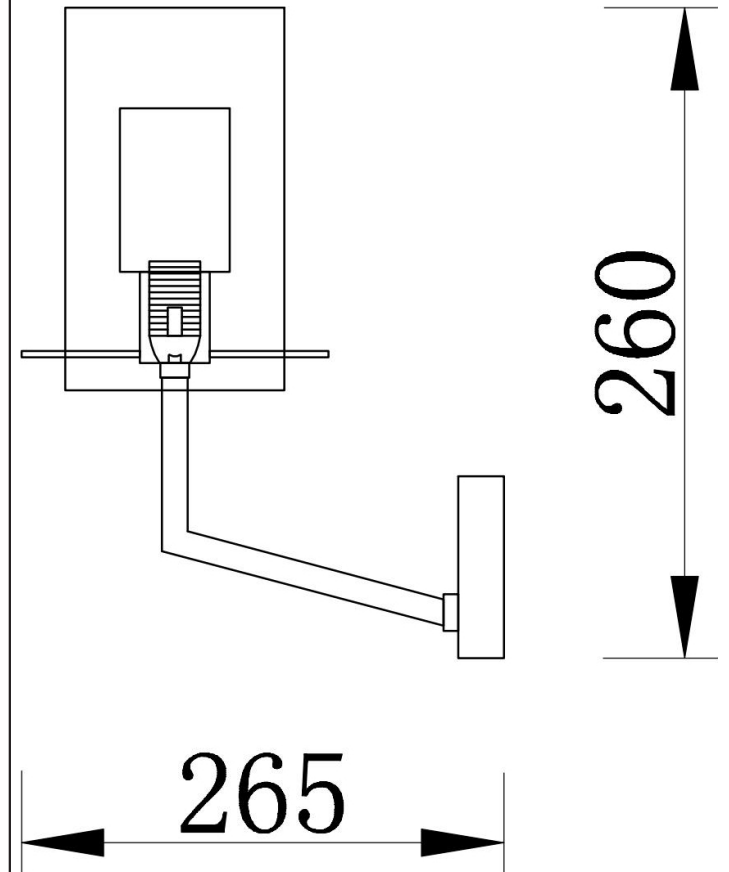

FREYA
TRADITION OF QUALITY

Instruction

FR5206WL-01FG

1xE14 60W

Model: FR5206WL-01FG

Collection: Modern

Wall Lamps