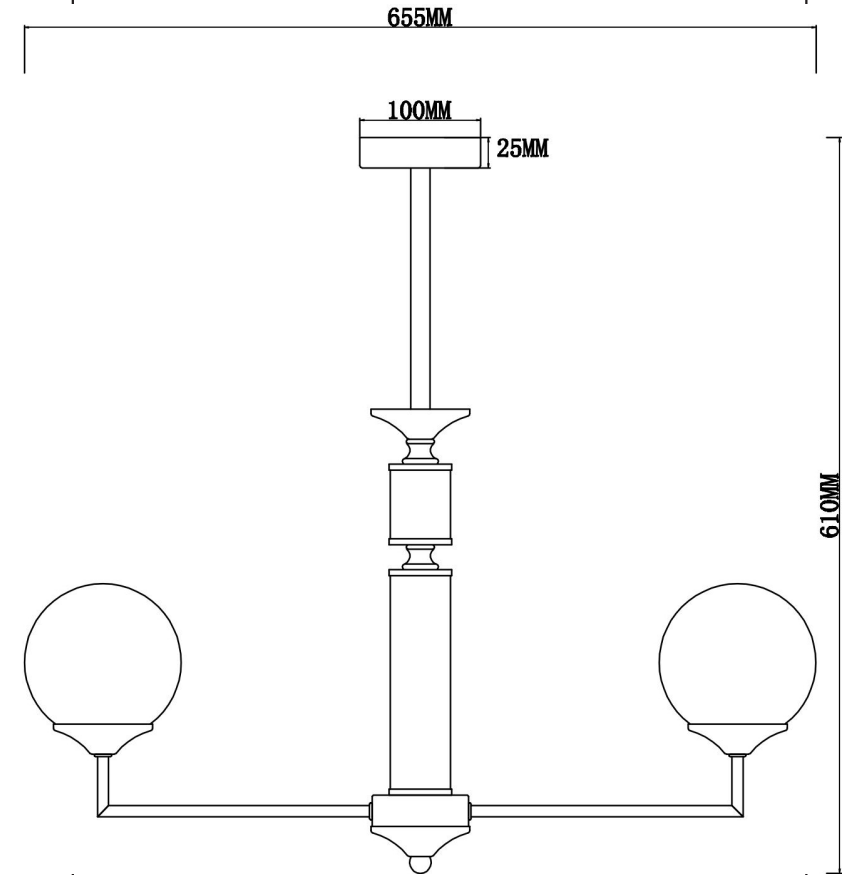

FREYA
TRADITION OF QUALITY

Instruction

FR5185PL-06BS

6xE27 60W

Model: FR5185PL-06BS
Collection: Modern

Pendant Lamps