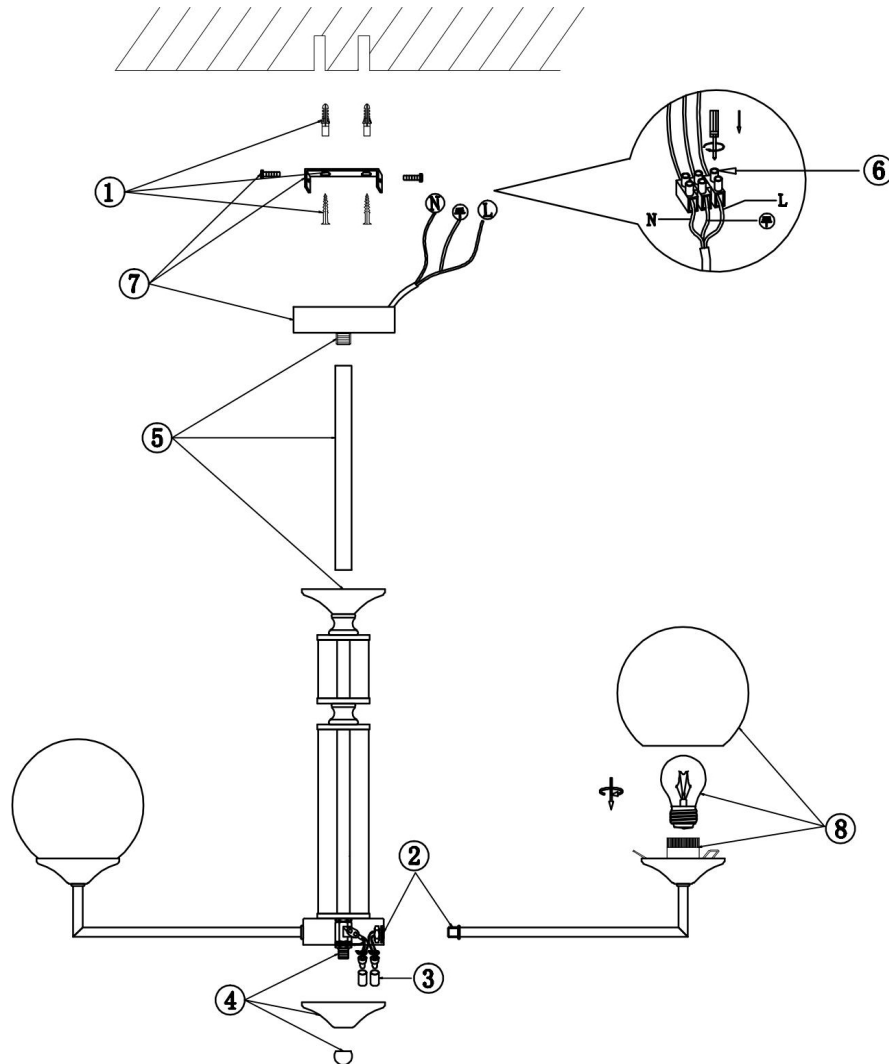

FREYA
TRADITION OF QUALITY

Instruction

FR5185PL-06BS

6xE27 60W

Model: FR5185PL-06BS
Collection: Modern

Pendant Lamps