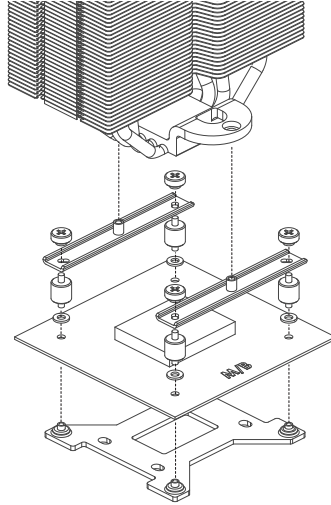

# CNPS10X PERFORMA BLACK/ST/WHITE

[Installation Guideline for Intel 12th LGA1700 Socket Motherboard User]

**1**

**2**