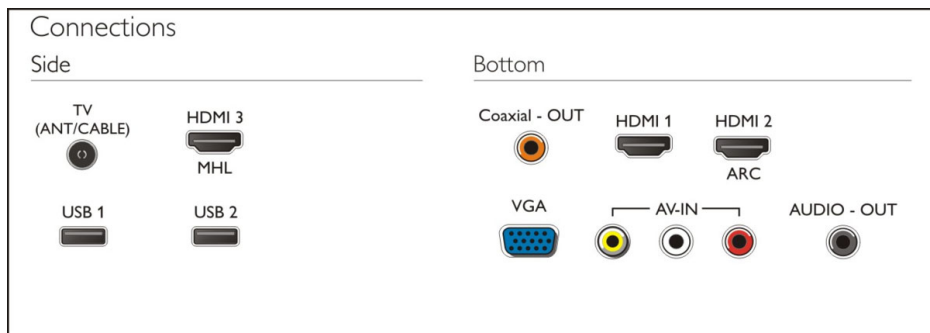

Accessories

- Included accessories: Remote Control, 2 x AAA Batteries, Table top stand, Power cord, Quick start guide

Convenience

- Screen Format Adjustments: 16:9, 4:3, Unscaled, Widescreen

Issue date 2018-09-03