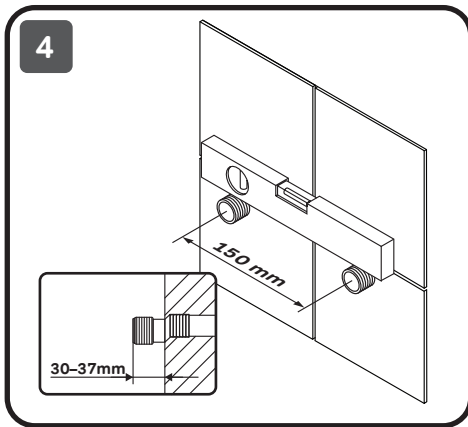

13

Spirit V2.0 F0770A510, Gem F0790520, Gem F0790510

Inspire V2.0 F0750A100, Spirit V2.0 F0770A100, Like F0780100,
Gem F0790100, X-Joy F40885A34

FUNCTIONS:

Spray

EnerJet

Spray+Massage

Inspire V2.0
F0750A500
F0750A100