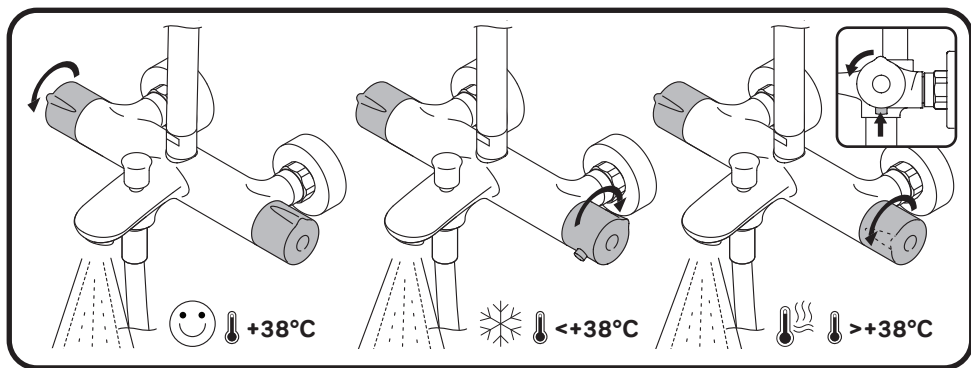

13

Spirit V2.0 F0770A510, Gem F0790520, Gem F0790510

Inspire V2.0 F0750A100, Spirit V2.0 F0770A100, Like F0780100,
Gem F0790100, X-Joy F40885A34

FUNCTIONS:

Spray

EnerJet

Spray+Massage

Inspire V2.0
F0750A500
F0750A100