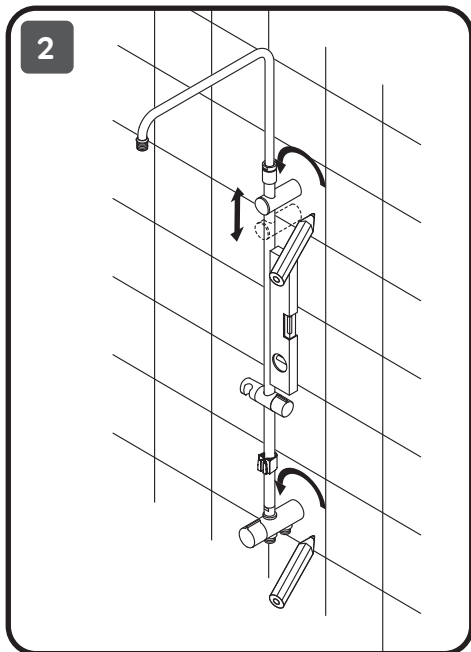

13

Spirit V2.0 F0770A510, Gem F0790520, Gem F0790510

Inspire V2.0 F0750A100, Spirit V2.0 F0770A100, Like F0780100,
Gem F0790100, X-Joy F40885A34

FUNCTIONS:

Spray

EnerJet

Spray+Massage

Inspire V2.0
F0750A500
F0750A100