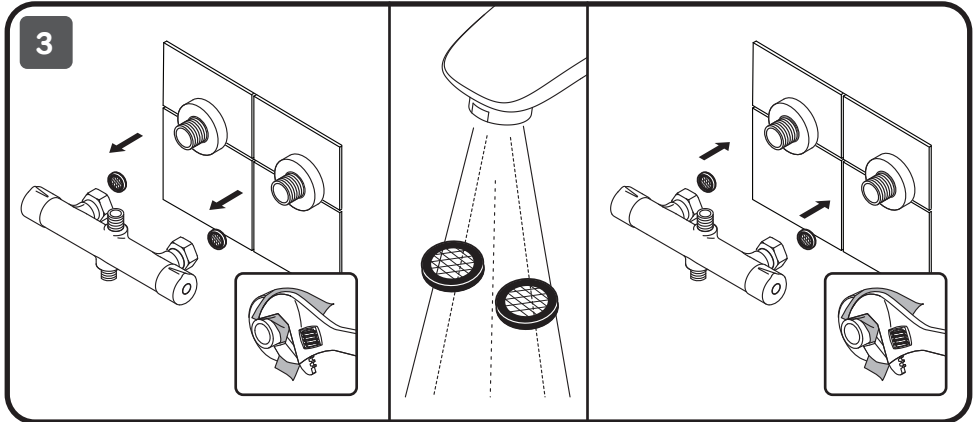

13

Spirit V2.0 F0770A510, Gem F0790520, Gem F0790510

Inspire V2.0 F0750A100, Spirit V2.0 F0770A100, Like F0780100,
Gem F0790100, X-Joy F40885A34

FUNCTIONS:

Spray

EnerJet

Spray+Massage

Inspire V2.0
F0750A500
F0750A100