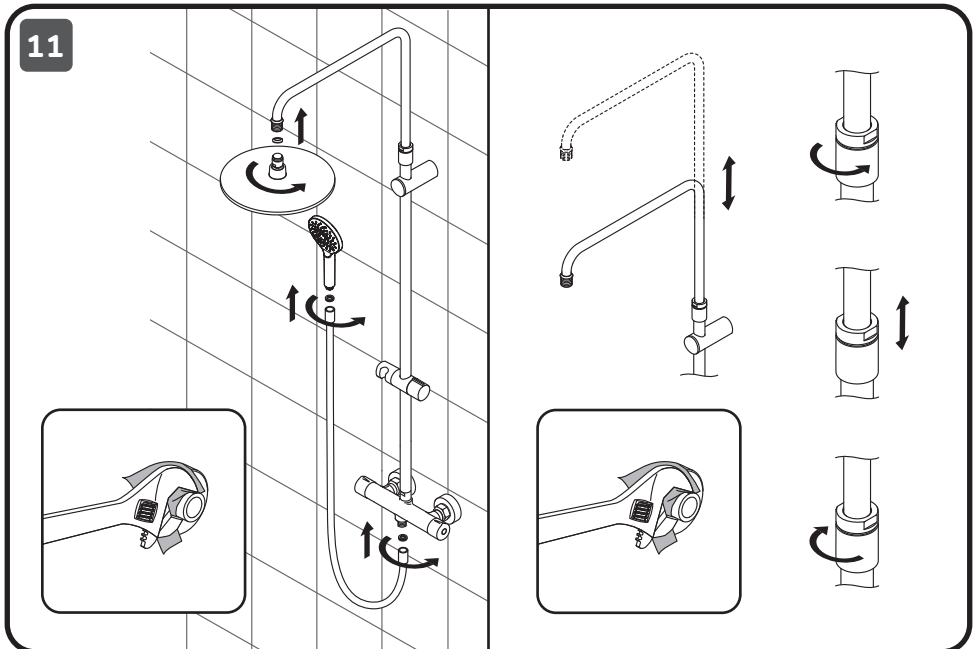

13

Spirit V2.0 F0770A510, Gem F0790520, Gem F0790510

Inspire V2.0 F0750A100, Spirit V2.0 F0770A100, Like F0780100,
Gem F0790100, X-Joy F40885A34

FUNCTIONS:

Spray

EnerJet

Spray+Massage

Inspire V2.0
F0750A500
F0750A100