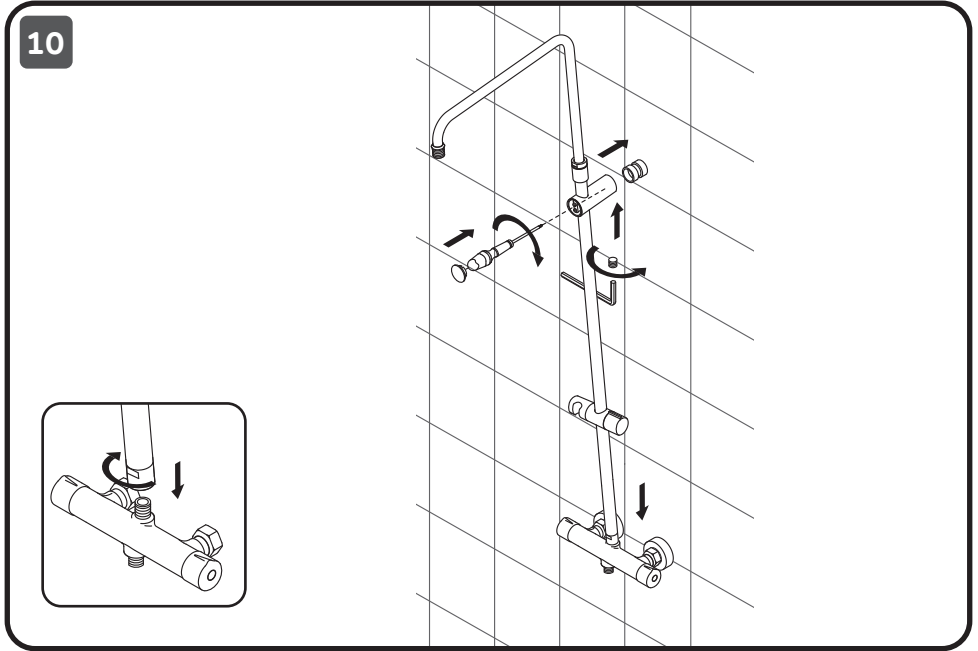

13

Spirit V2.0 F0770A510, Gem F0790520, Gem F0790510

Inspire V2.0 F0750A100, Spirit V2.0 F0770A100, Like F0780100,
Gem F0790100, X-Joy F40885A34

FUNCTIONS:

Spray

EnerJet

Spray+Massage

Inspire V2.0
F0750A500
F0750A100