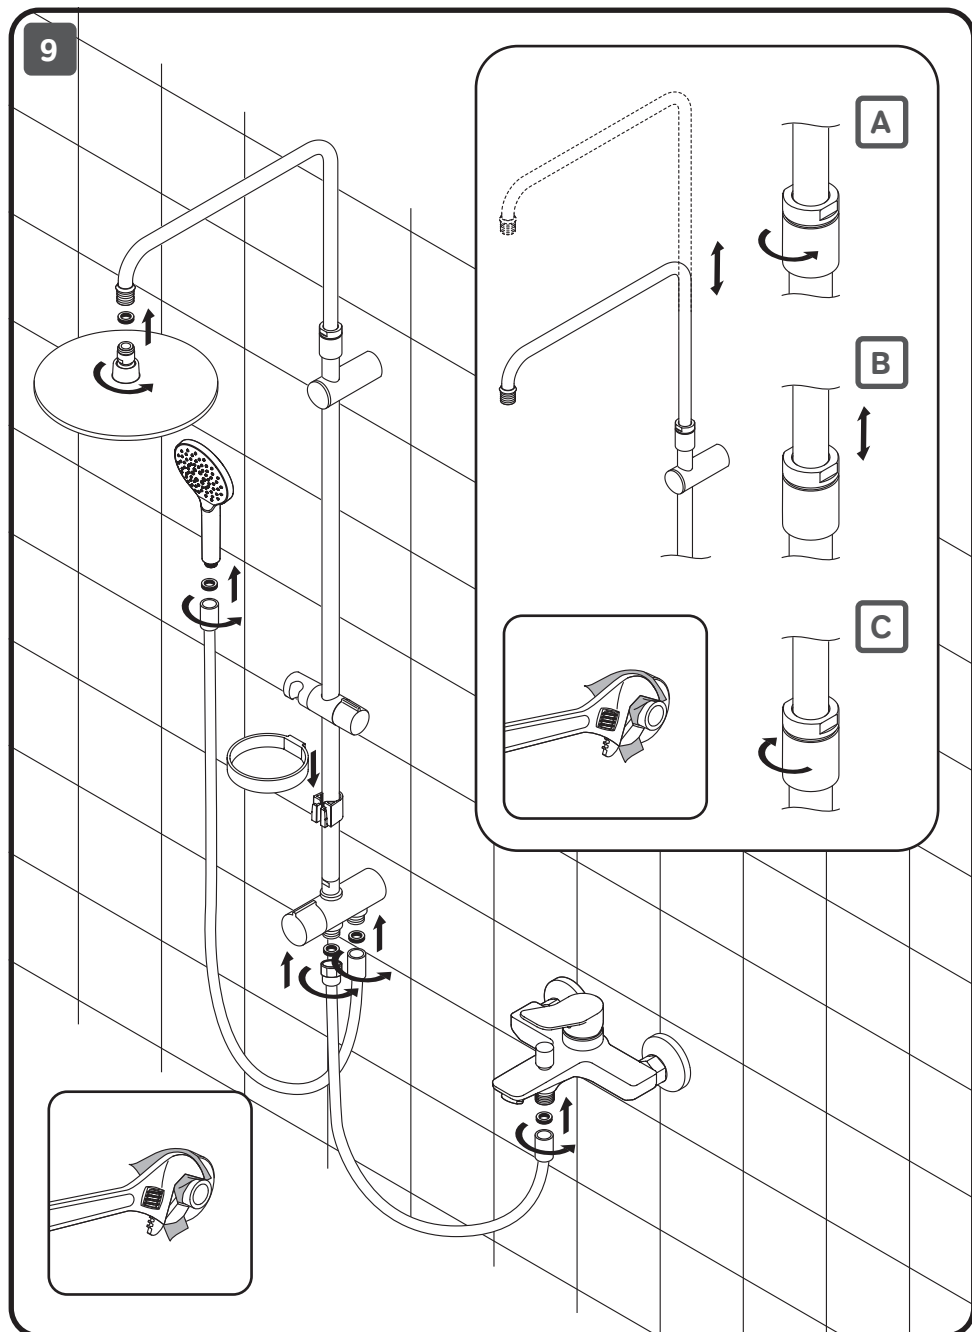

13

Spirit V2.0 F0770A510, Gem F0790520, Gem F0790510

Inspire V2.0 F0750A100, Spirit V2.0 F0770A100, Like F0780100,
Gem F0790100, X-Joy F40885A34

FUNCTIONS:

Spray

EnerJet

Spray+Massage

Inspire V2.0
F0750A500
F0750A100

FUNCTIONS:

Spray

EnerJet

Spray+Massage

Spirit V2.0 **F0770A510**
F0770A500 **F0770A100**

FUNCTIONS:

Spray

EnerJet