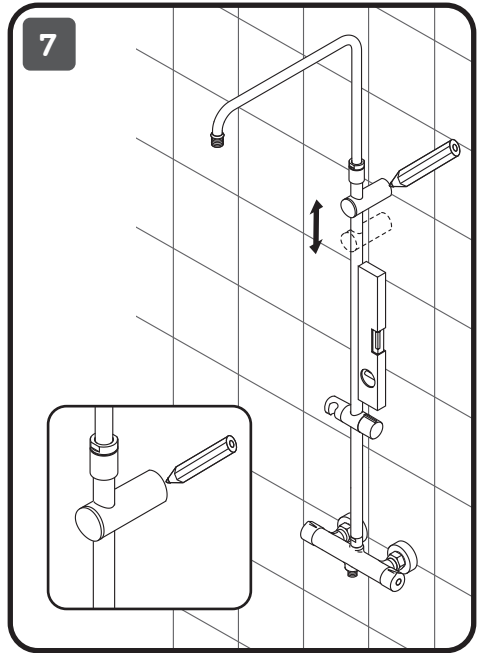

13

Spirit V2.0 F0770A510, Gem F0790520, Gem F0790510

Inspire V2.0 F0750A100, Spirit V2.0 F0770A100, Like F0780100,
Gem F0790100, X-Joy F40885A34

FUNCTIONS:

Spray

EnerJet

Spray+Massage

Inspire V2.0
F0750A500
F0750A100