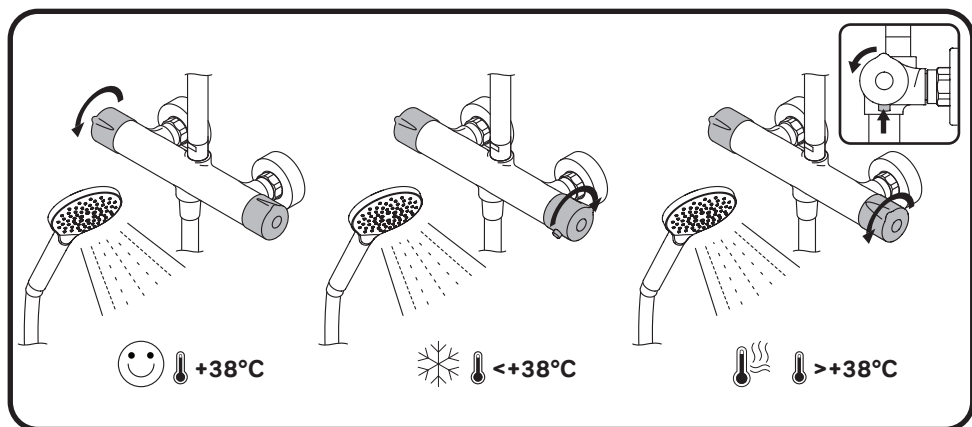

13

Spirit V2.0 F0770A510, Gem F0790520, Gem F0790510

Inspire V2.0 F0750A100, Spirit V2.0 F0770A100, Like F0780100,
Gem F0790100, X-Joy F40885A34

FUNCTIONS:

Spray

EnerJet

Spray+Massage

Inspire V2.0
F0750A500
F0750A100