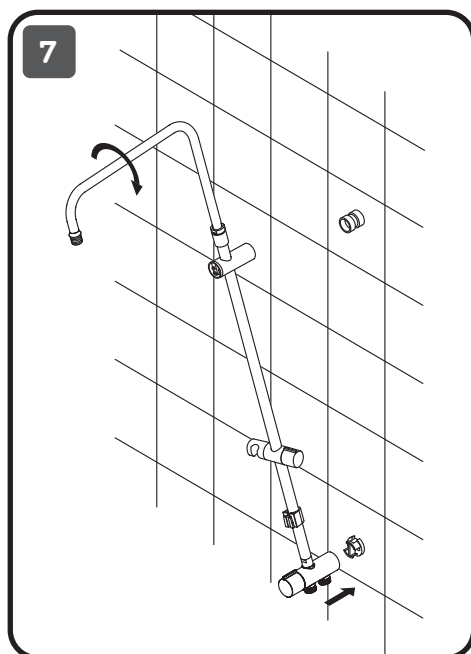

13

Spirit V2.0 F0770A510, Gem F0790520, Gem F0790510

Inspire V2.0 F0750A100, Spirit V2.0 F0770A100, Like F0780100,
Gem F0790100, X-Joy F40885A34

FUNCTIONS:

Spray

EnerJet

Spray+Massage

Inspire V2.0
F0750A500
F0750A100