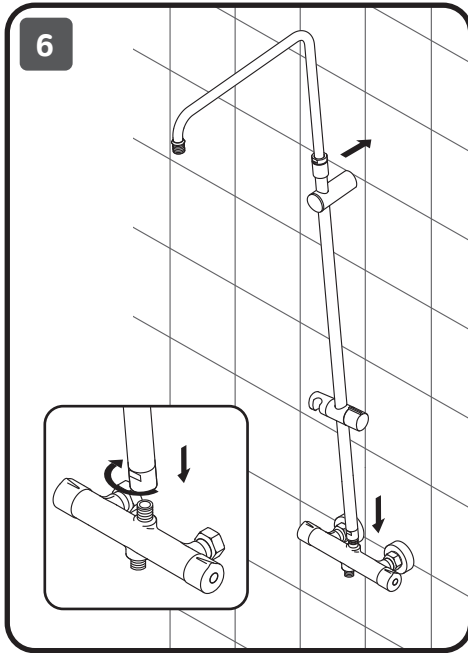

13

Spirit V2.0 F0770A510, Gem F0790520, Gem F0790510

Inspire V2.0 F0750A100, Spirit V2.0 F0770A100, Like F0780100,
Gem F0790100, X-Joy F40885A34

FUNCTIONS:

Spray

EnerJet

Spray+Massage

Inspire V2.0
F0750A500
F0750A100