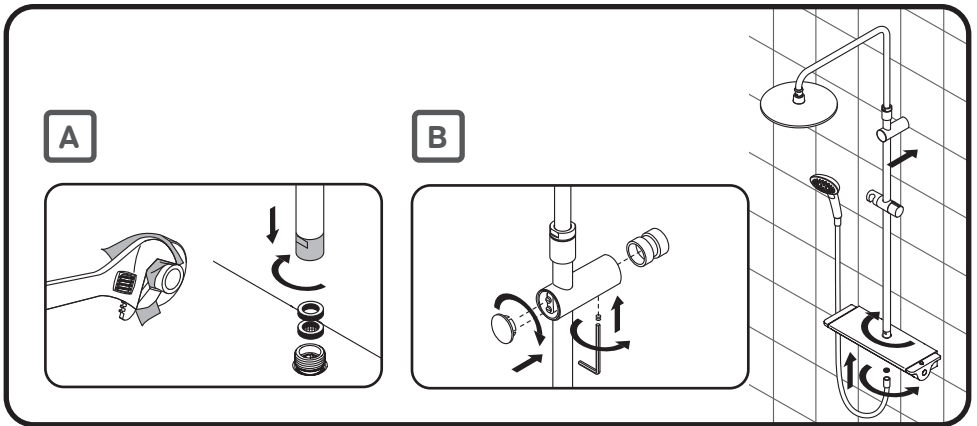

13

Spirit V2.0 F0770A510, Gem F0790520, Gem F0790510

Inspire V2.0 F0750A100, Spirit V2.0 F0770A100, Like F0780100,
Gem F0790100, X-Joy F40885A34

FUNCTIONS:

Spray

EnerJet

Spray+Massage

Inspire V2.0
F0750A500
F0750A100