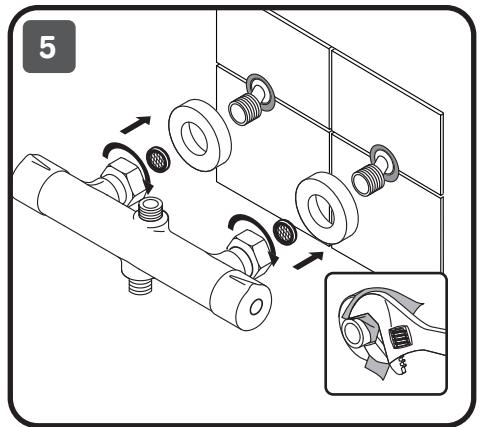

13

Spirit V2.0 F0770A510, Gem F0790520, Gem F0790510

Inspire V2.0 F0750A100, Spirit V2.0 F0770A100, Like F0780100,
Gem F0790100, X-Joy F40885A34

FUNCTIONS:

Spray

EnerJet

Spray+Massage

Inspire V2.0
F0750A500
F0750A100