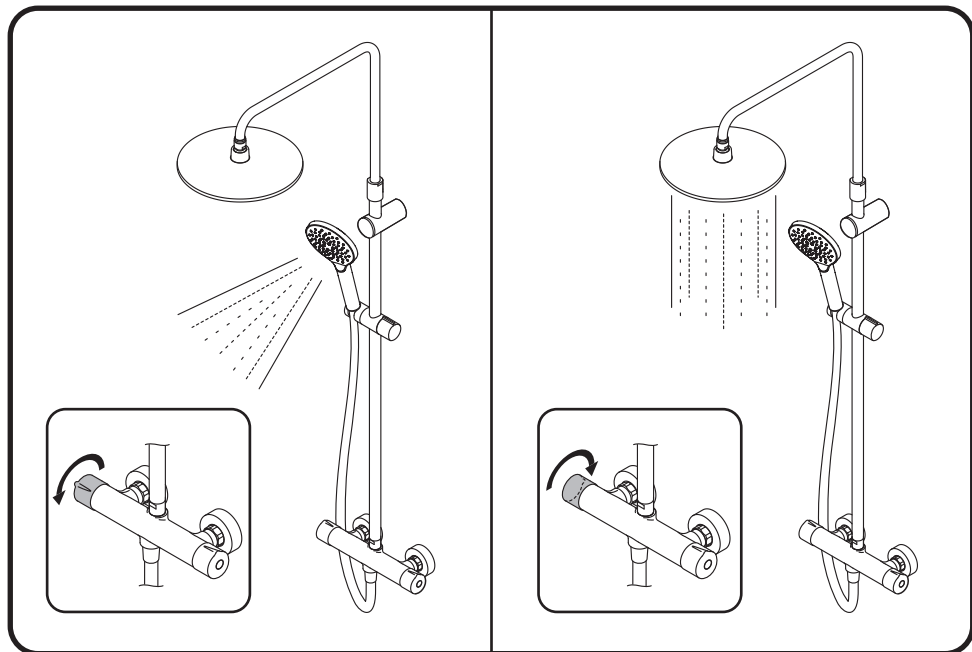

13

Spirit V2.0 F0770A510, Gem F0790520, Gem F0790510

Inspire V2.0 F0750A100, Spirit V2.0 F0770A100, Like F0780100,
Gem F0790100, X-Joy F40885A34

FUNCTIONS:

Spray

EnerJet

Spray+Massage

Inspire V2.0
F0750A500
F0750A100