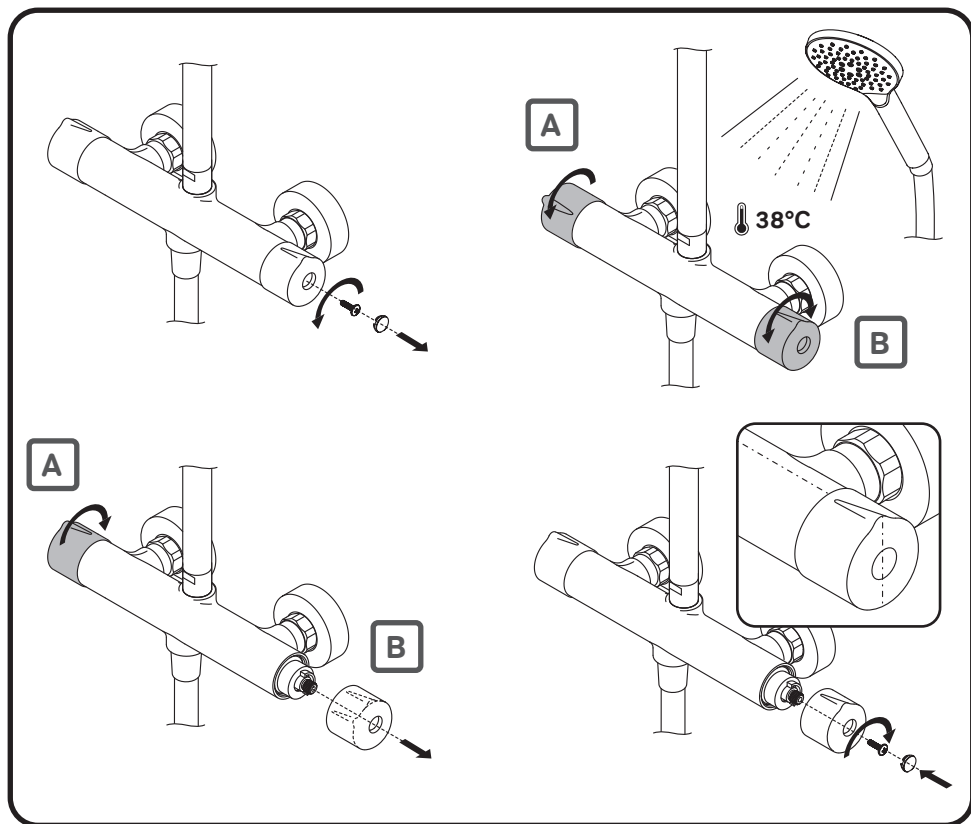

13

Spirit V2.0 F0770A510, Gem F0790520, Gem F0790510

Inspire V2.0 F0750A100, Spirit V2.0 F0770A100, Like F0780100,
Gem F0790100, X-Joy F40885A34

FUNCTIONS:

Spray

EnerJet

Spray+Massage

Inspire V2.0
F0750A500
F0750A100