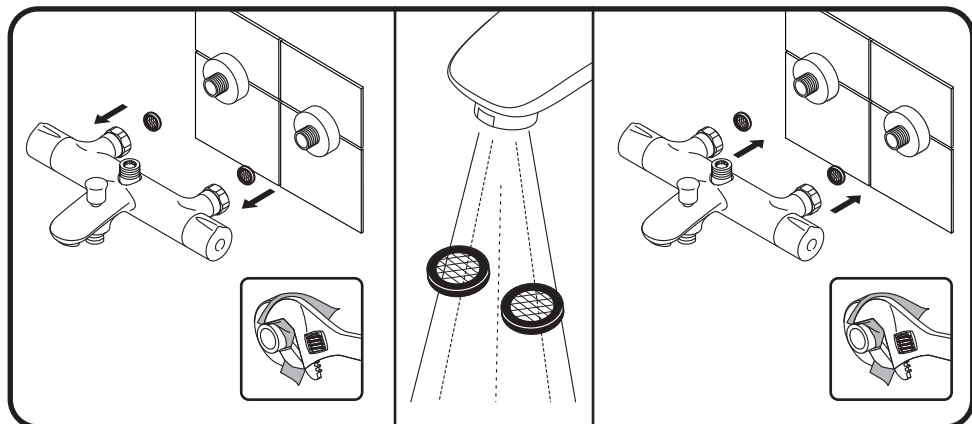

13

Spirit V2.0 F0770A510, Gem F0790520, Gem F0790510

Inspire V2.0 F0750A100, Spirit V2.0 F0770A100, Like F0780100,
Gem F0790100, X-Joy F40885A34

FUNCTIONS:

Spray

EnerJet

Spray+Massage

Inspire V2.0
F0750A500
F0750A100