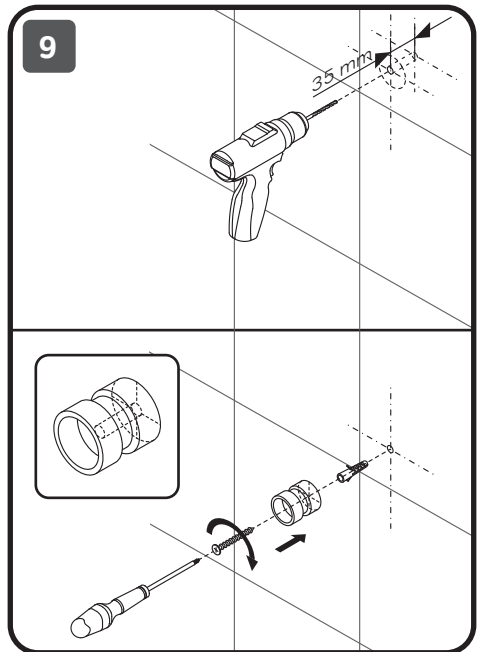

13

Spirit V2.0 F0770A510, Gem F0790520, Gem F0790510

Inspire V2.0 F0750A100, Spirit V2.0 F0770A100, Like F0780100,
Gem F0790100, X-Joy F40885A34

FUNCTIONS:

Spray

EnerJet

Spray+Massage

Inspire V2.0
F0750A500
F0750A100