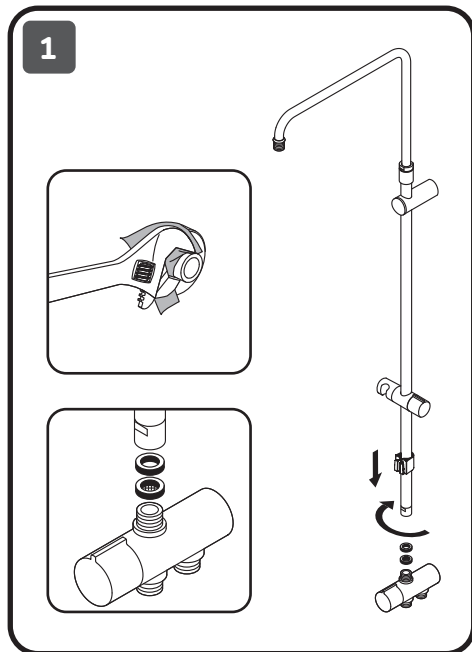

13

Spirit V2.0 F0770A510, Gem F0790520, Gem F0790510

Inspire V2.0 F0750A100, Spirit V2.0 F0770A100, Like F0780100,
Gem F0790100, X-Joy F40885A34

FUNCTIONS:

Spray

EnerJet

Spray+Massage

Inspire V2.0
F0750A500
F0750A100