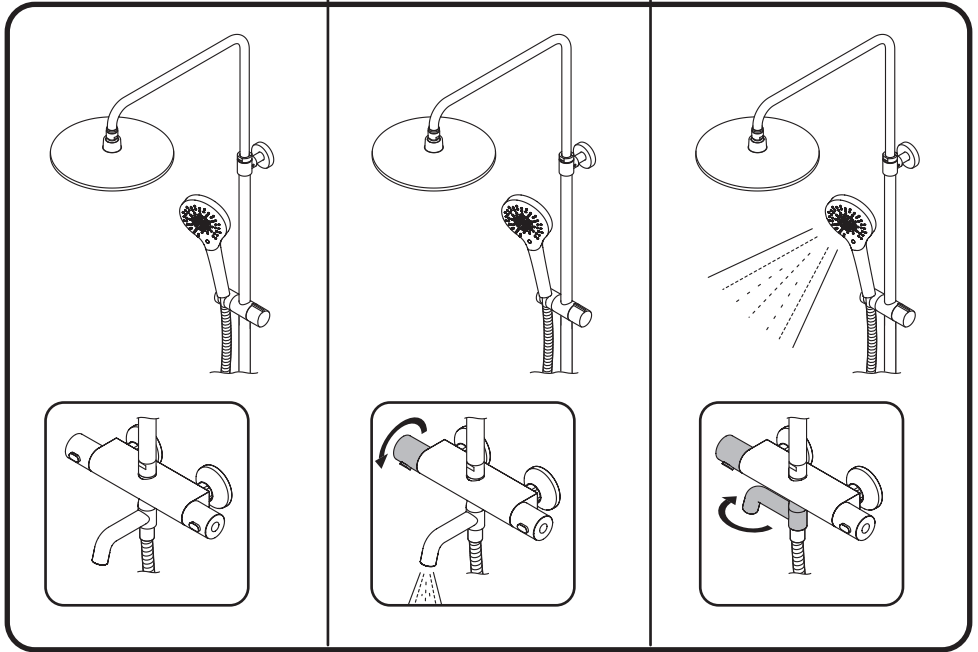

13

Spirit V2.0 F0770A510, Gem F0790520, Gem F0790510

Inspire V2.0 F0750A100, Spirit V2.0 F0770A100, Like F0780100,
Gem F0790100, X-Joy F40885A34

FUNCTIONS:

Spray

EnerJet

Spray+Massage

Inspire V2.0
F0750A500
F0750A100