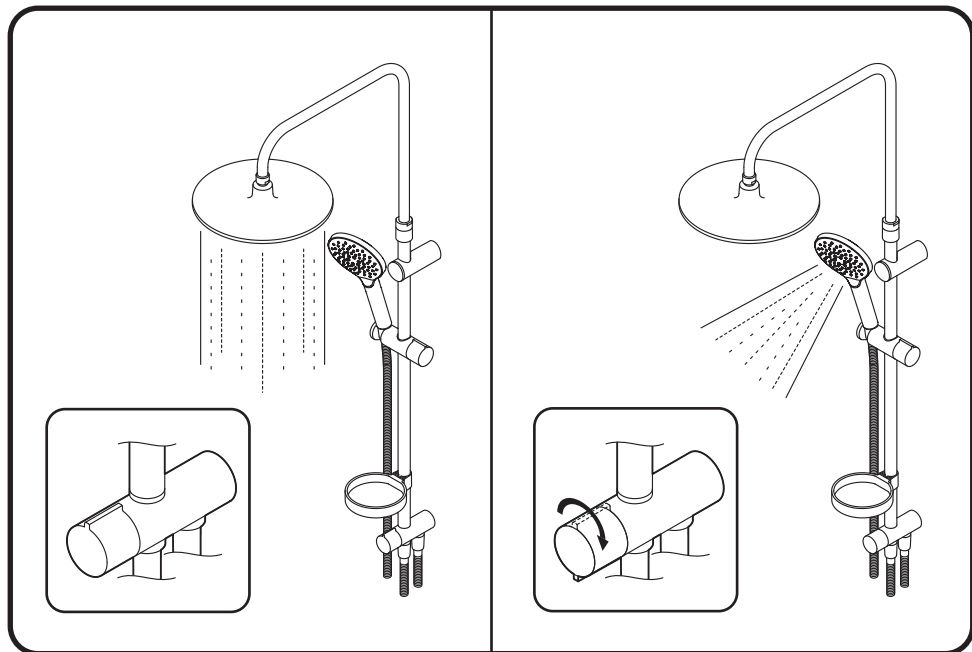

13

Spirit V2.0 F0770A510, Gem F0790520, Gem F0790510

Inspire V2.0 F0750A100, Spirit V2.0 F0770A100, Like F0780100,
Gem F0790100, X-Joy F40885A34

FUNCTIONS:

Spray

EnerJet

Spray+Massage

Inspire V2.0
F0750A500
F0750A100