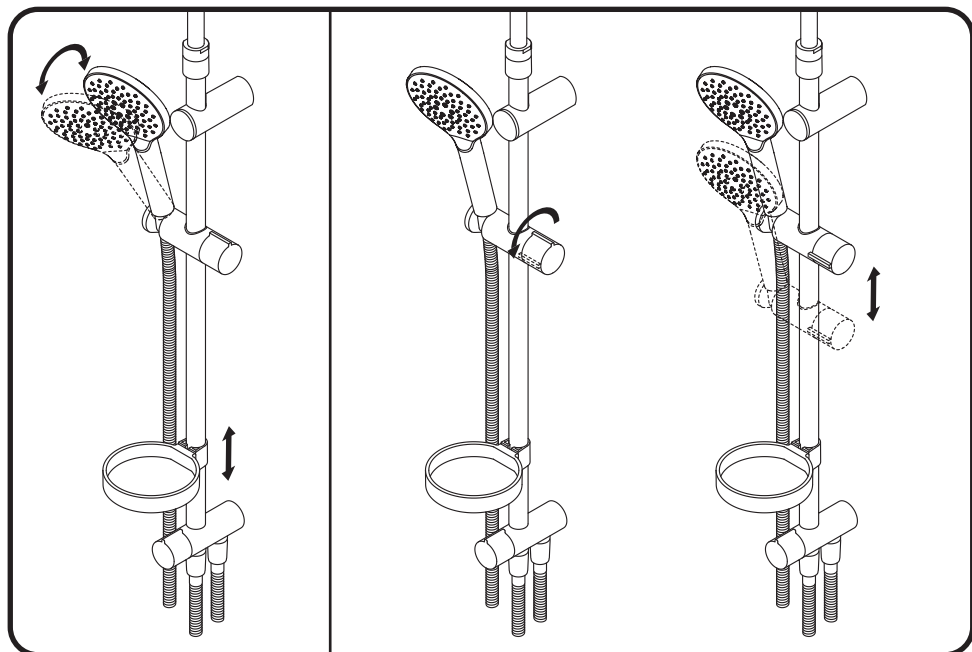

13

Spirit V2.0 F0770A510, Gem F0790520, Gem F0790510

Inspire V2.0 F0750A100, Spirit V2.0 F0770A100, Like F0780100,
Gem F0790100, X-Joy F40885A34

FUNCTIONS:

Spray

EnerJet

Spray+Massage

Inspire V2.0
F0750A500
F0750A100