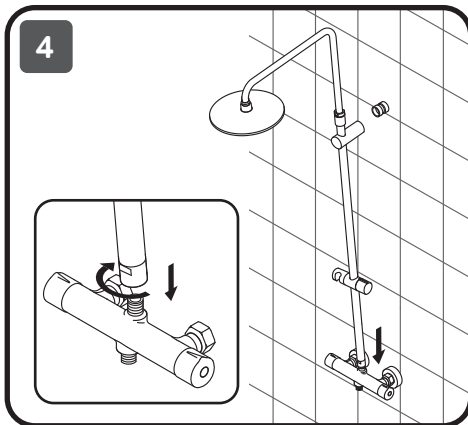

13

Spirit V2.0 F0770A510, Gem F0790520, Gem F0790510

Inspire V2.0 F0750A100, Spirit V2.0 F0770A100, Like F0780100,
Gem F0790100, X-Joy F40885A34

FUNCTIONS:

Spray

EnerJet

Spray+Massage

Inspire V2.0
F0750A500
F0750A100