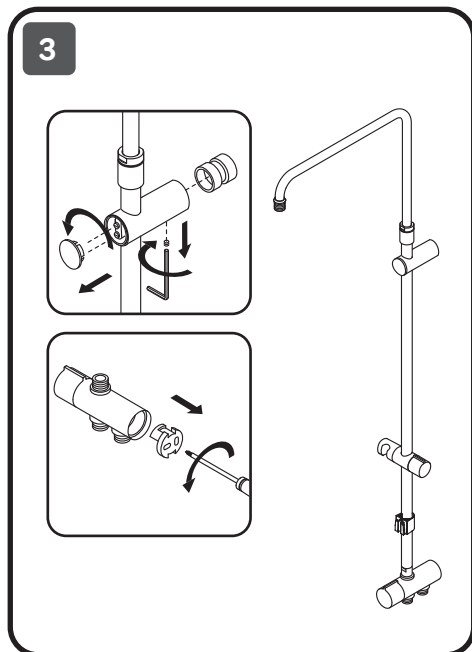

13

Spirit V2.0 F0770A510, Gem F0790520, Gem F0790510

Inspire V2.0 F0750A100, Spirit V2.0 F0770A100, Like F0780100,
Gem F0790100, X-Joy F40885A34

FUNCTIONS:

Spray

EnerJet

Spray+Massage

Inspire V2.0
F0750A500
F0750A100