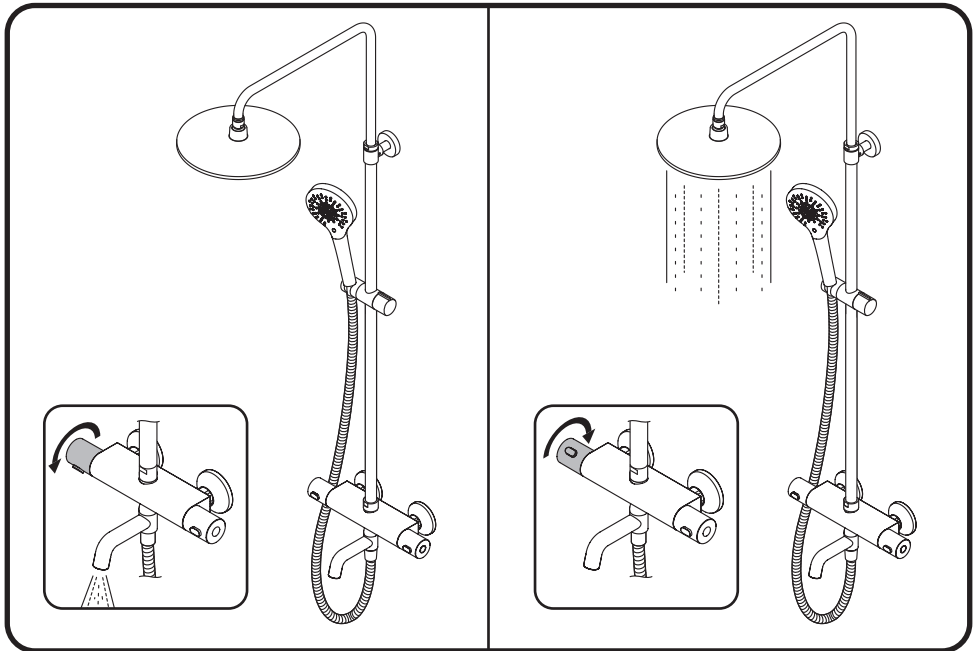

13

Spirit V2.0 F0770A510, Gem F0790520, Gem F0790510

Inspire V2.0 F0750A100, Spirit V2.0 F0770A100, Like F0780100,
Gem F0790100, X-Joy F40885A34

FUNCTIONS:

Spray

EnerJet

Spray+Massage

Inspire V2.0
F0750A500
F0750A100