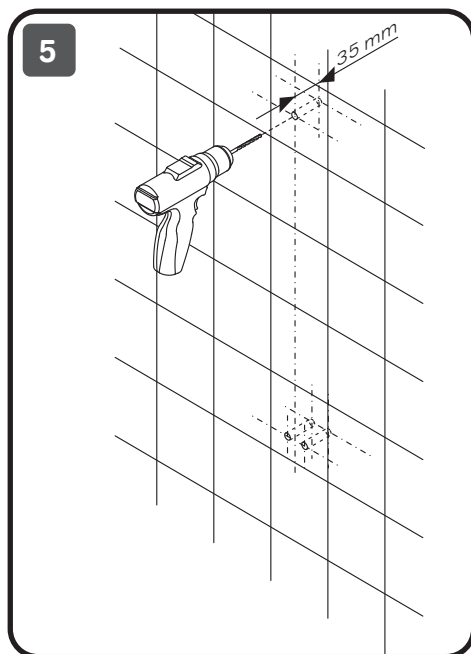

13

Spirit V2.0 F0770A510, Gem F0790520, Gem F0790510

Inspire V2.0 F0750A100, Spirit V2.0 F0770A100, Like F0780100,
Gem F0790100, X-Joy F40885A34

FUNCTIONS:

Spray

EnerJet

Spray+Massage

Inspire V2.0
F0750A500
F0750A100