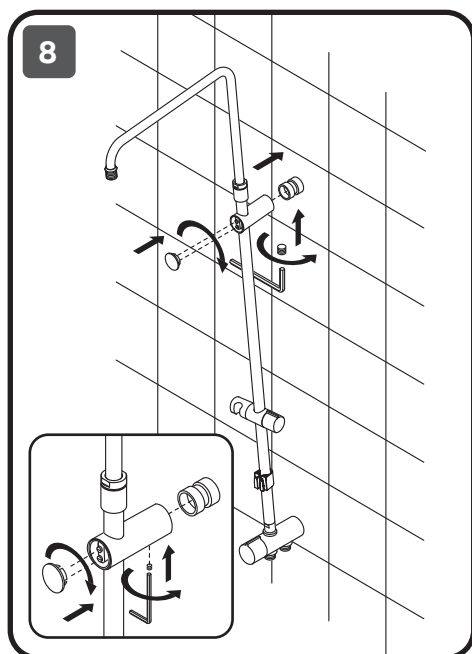

13

Spirit V2.0 F0770A510, Gem F0790520, Gem F0790510

Inspire V2.0 F0750A100, Spirit V2.0 F0770A100, Like F0780100,
Gem F0790100, X-Joy F40885A34

FUNCTIONS:

Spray

EnerJet

Spray+Massage

Inspire V2.0
F0750A500
F0750A100