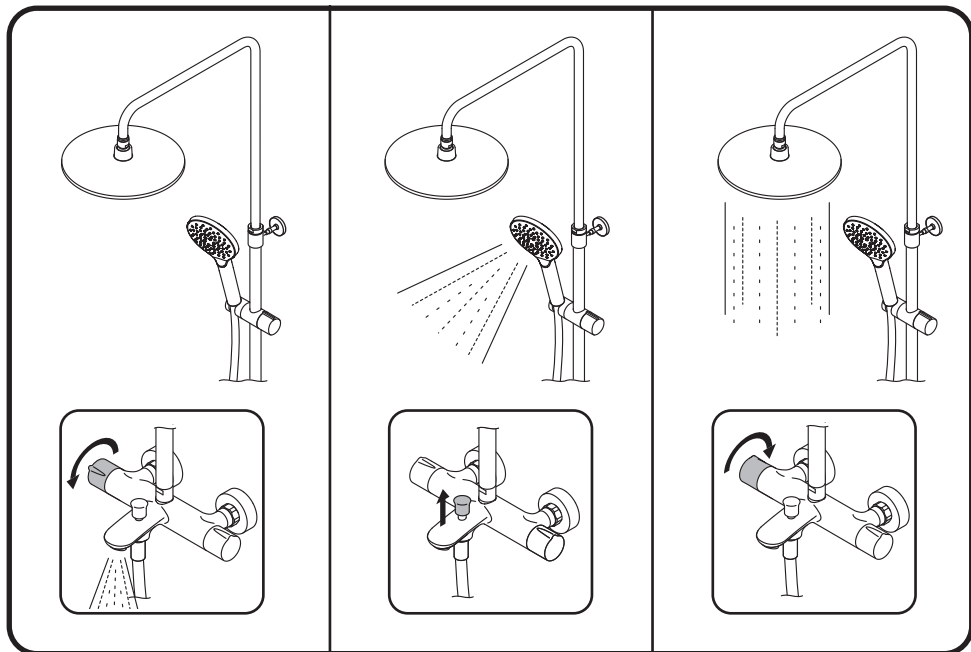

13

Spirit V2.0 F0770A510, Gem F0790520, Gem F0790510

Inspire V2.0 F0750A100, Spirit V2.0 F0770A100, Like F0780100,
Gem F0790100, X-Joy F40885A34

FUNCTIONS:

Spray

EnerJet

Spray+Massage

Inspire V2.0
F0750A500
F0750A100