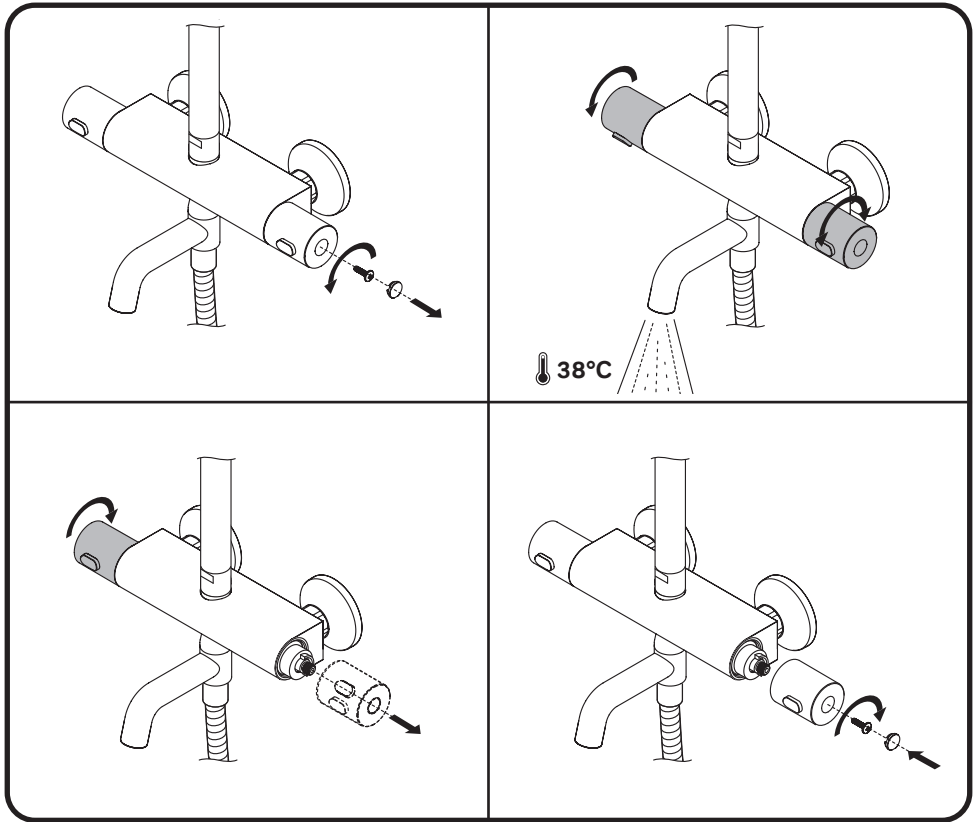

13

Spirit V2.0 F0770A510, Gem F0790520, Gem F0790510

Inspire V2.0 F0750A100, Spirit V2.0 F0770A100, Like F0780100,
Gem F0790100, X-Joy F40885A34

FUNCTIONS:

Spray

EnerJet

Spray+Massage

Inspire V2.0
F0750A500
F0750A100