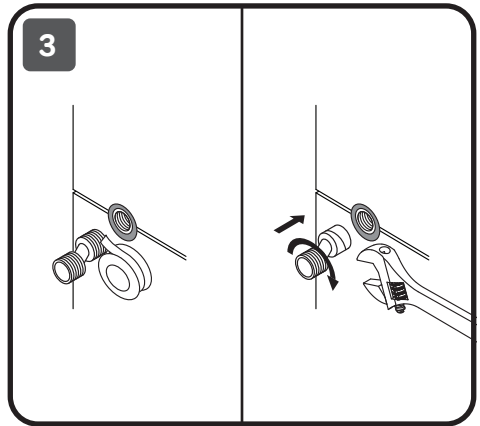

13

Spirit V2.0 F0770A510, Gem F0790520, Gem F0790510

Inspire V2.0 F0750A100, Spirit V2.0 F0770A100, Like F0780100,
Gem F0790100, X-Joy F40885A34

FUNCTIONS:

Spray

EnerJet

Spray+Massage

Inspire V2.0
F0750A500
F0750A100