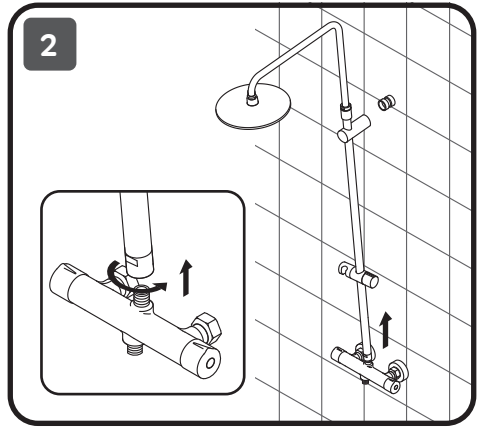

13

Spirit V2.0 F0770A510, Gem F0790520, Gem F0790510

Inspire V2.0 F0750A100, Spirit V2.0 F0770A100, Like F0780100,
Gem F0790100, X-Joy F40885A34

FUNCTIONS:

Spray

EnerJet

Spray+Massage

Inspire V2.0
F0750A500
F0750A100