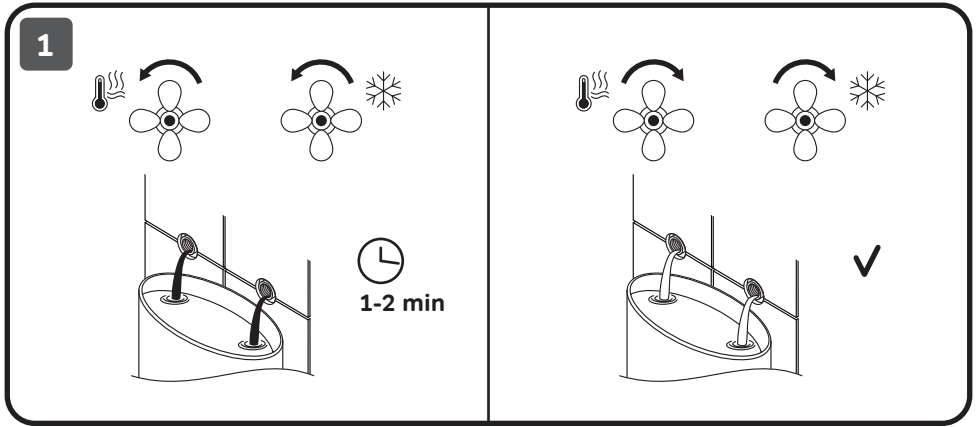

13

Spirit V2.0 F0770A510, Gem F0790520, Gem F0790510

Inspire V2.0 F0750A100, Spirit V2.0 F0770A100, Like F0780100,
Gem F0790100, X-Joy F40885A34

FUNCTIONS:

Spray

EnerJet

Spray+Massage

Inspire V2.0
F0750A500
F0750A100