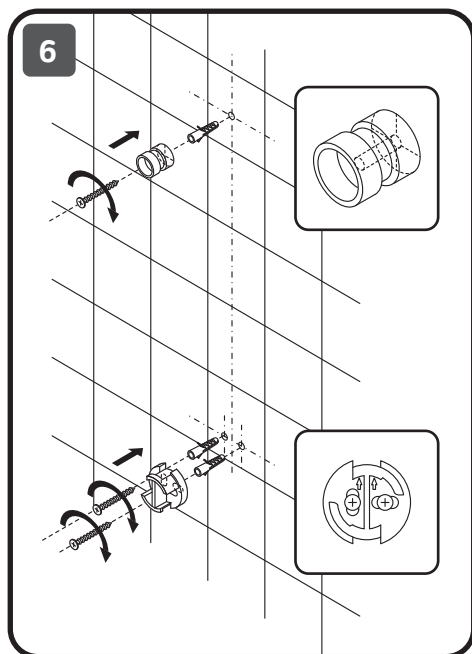

13

Spirit V2.0 F0770A510, Gem F0790520, Gem F0790510

Inspire V2.0 F0750A100, Spirit V2.0 F0770A100, Like F0780100,
Gem F0790100, X-Joy F40885A34

FUNCTIONS:

Spray

EnerJet

Spray+Massage

Inspire V2.0
F0750A500
F0750A100