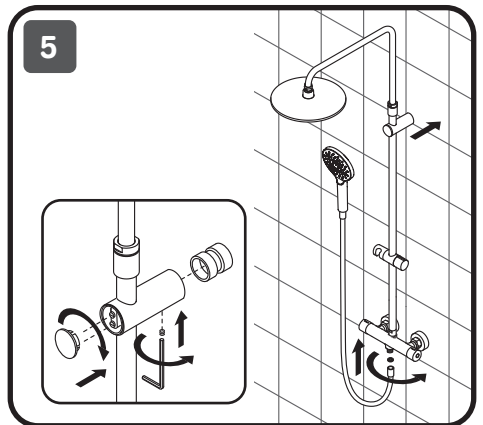

13

Spirit V2.0 F0770A510, Gem F0790520, Gem F0790510

Inspire V2.0 F0750A100, Spirit V2.0 F0770A100, Like F0780100,
Gem F0790100, X-Joy F40885A34

FUNCTIONS:

Spray

EnerJet

Spray+Massage

Inspire V2.0
F0750A500
F0750A100