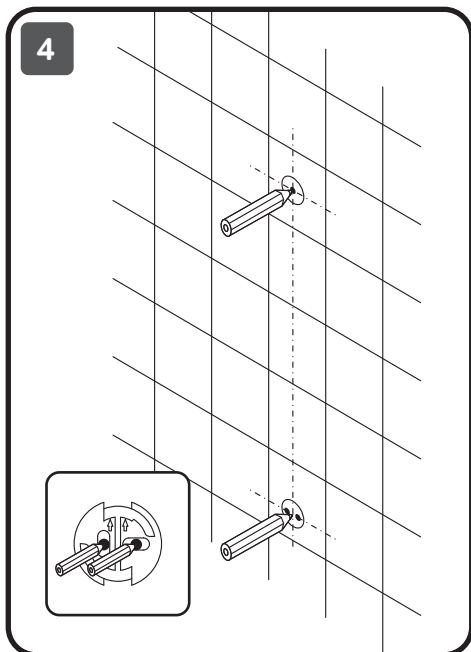

13

Spirit V2.0 F0770A510, Gem F0790520, Gem F0790510

Inspire V2.0 F0750A100, Spirit V2.0 F0770A100, Like F0780100,
Gem F0790100, X-Joy F40885A34

FUNCTIONS:

Spray

EnerJet

Spray+Massage

Inspire V2.0
F0750A500
F0750A100