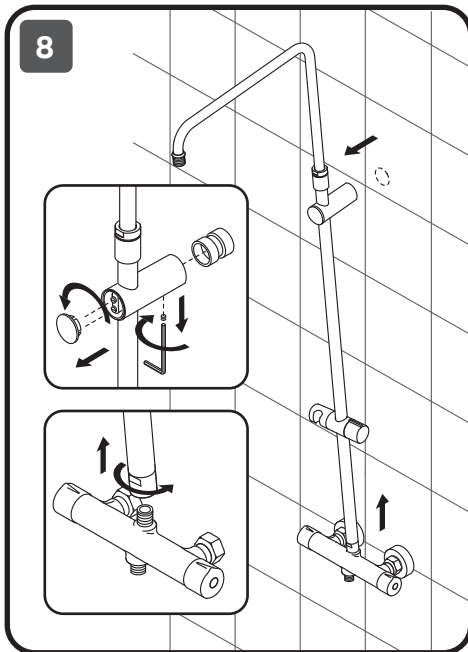

13

Spirit V2.0 F0770A510, Gem F0790520, Gem F0790510

Inspire V2.0 F0750A100, Spirit V2.0 F0770A100, Like F0780100,
Gem F0790100, X-Joy F40885A34

FUNCTIONS:

Spray

EnerJet

Spray+Massage

Inspire V2.0
F0750A500
F0750A100