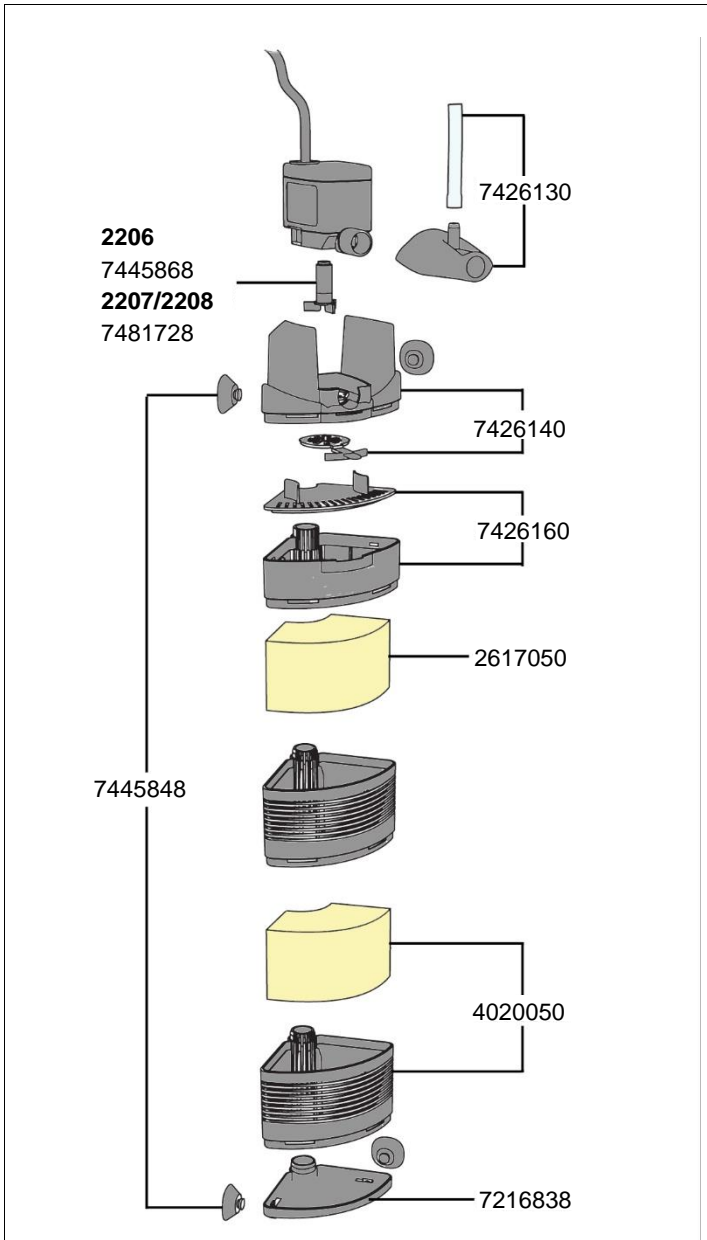

2206 Internal filter aqua60
 2207 Internal filter aqua160
 2208 Internal filter aqua200

Order no.	Spare part	2206/2207/2208
2617050	Filter cartridge (2 pieces)	
4020050	Up-grade-kit: Filter basket with filter cartridge	
7216838	Filter bottom	
7445848	Suction cup (4 pieces)	
7426130	Power diffuser with air hose	
7426140	Pump housing with flow rate regulator	
7426160	Media box with cover	
7445868	Impeller (50Hz / 60 Hz) for aqua60 type 2206	
7481728	Impeller (50Hz / 60 Hz) for aqua160 and aqua200 type 2207 and 2208	