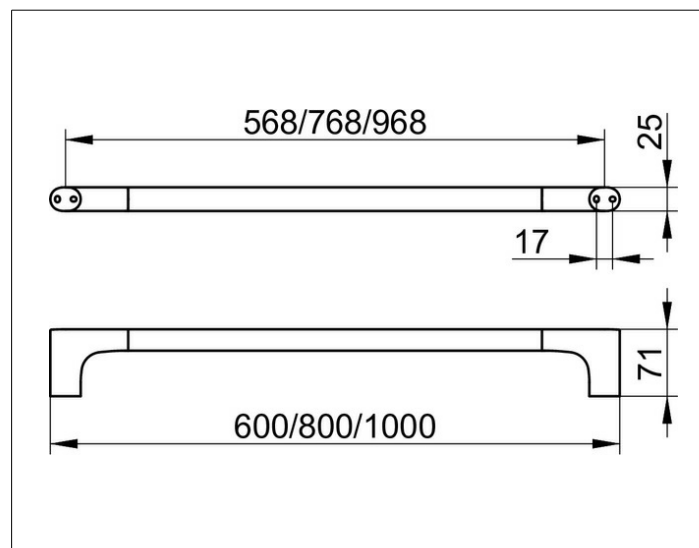

Edition 400

11501010800 Полотенцедержатель

ИЗДЕЛИЕ

ЧЕРТЕЖ

ПОВЕРХНОСТЬ

хром

ГАБАРИТЫ

800 mm

СПЕЦИФИКАЦИИ

KEUCO Edition 400 towel rail , 11501010800
chrome-plated towel rail,
sculptural design,
antistatic, easy to clean,
axial dimension 30-5/16", total width of 31-1/2",
depth 2-13/16",
the towel rail is fitted concealed,
delivery includes anti-corrosion fixings