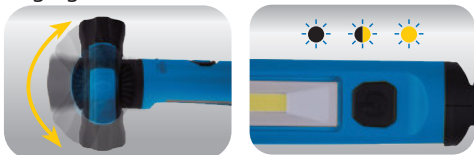

Flexible LED Slim Lamp

9TA251

- 5W COB + 3W SMD (Top)
- White light color, kelvin : 6000K~6500K
- IP54 waterproof and dustproof, IK07 vandalproof
- Switch Mode :
Top light - 120 Lumen(lm) / 9 hours
Main light - Stepless Dimmer Switch :
Min ~ Max - 50 ~ 500 Lumen(lm) / 16 ~ 2 hours
- Material : PA + TPE housing
- Flexible Gooseneck + 90° hiding hook + Strong magnetic base
- Rechargeable battery : 3.7V - 2600mAh Li-ion battery
- Accessory : 1m Micro USB charging cable and 5V 1A USB charger
- Three leds battery indicator
- Charging time : 4 hours

- Top SMD
- USB charger port + battery indicator
- Strong magnetic + 90° Hook
- Stepless Dimmer Switch

KT NO.	Applicable area	L mm	g	Box
9TA251A	Europe	475	322	1 / 12
9TA251B	America & Asia	475	322	1 / 12
9TA251D	Australia & New Zealand	475	322	1 / 12

Contents

Flexible slim lamp		x 1 PC.
USB charger		x 1 PC.
Micro USB cable		x 1 PC.

10W COB LED Adjustable Lamp

9TA33

- 10W COB LED
- White color, kelvin : 6500K
- Two steps adjustable light
- Brightness : 1000 / 400 Lumen (lm)
- Operating time : 2.2 / 5.5 hours
- Material : ABS + PC
- IP20 waterproof and dustproof, IK07 vandalproof
- 170° magnetic swivel base + 360° body swivel knot + two 360° functional hooks
- Rechargeable battery : 7.4V - 2600mAh Li-ion
- Accessory : AC 100-240V, 50/60 Hz charger
- Charging time : 4.5 hours