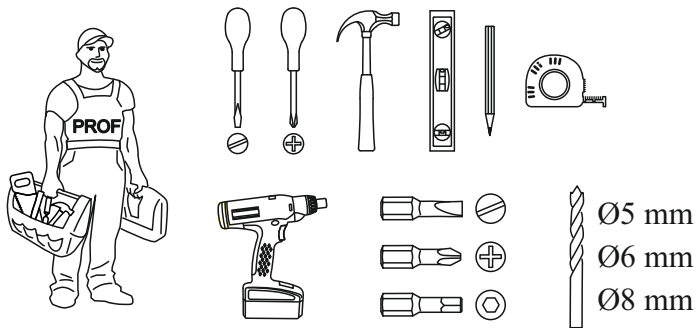

ENGLISH

Important information
Read carefully
Follow each step of the instruction carefully

Keep this information for further reference

WARNING!

Serious or fatal crushing injuries can occur from furniture tip-over. To prevent this furniture from tipping over it must be permanently fixed to the wall with the included wall attachment devices.

Fastening devices for the wall are not included since different wall materials require different types of fastening devices. Use fastening devices suitable for the walls in your home. For advice on suitable fastening devices, contact your local specialized dealer.

1,6x25 58	 x16	4x30 x4	4x16 x22	 x12	 x8
 x2		 x1		 x4	
 x4		 x8	 x8	 x6	4,2x13 x4
 x2					

	L=mm			
1	2184	400	1	1
2	2184	400	1	1
3	643	419	1	2
4	610	80	1	1
5	610	80	1	1
6	610	400	2	1
7	610	400	2	1
8	2184	80	2	3
9	422	639	5	2
10	609		4	2
11	609	390	2	4
12	840	474	1	4
13	656	474	1	2
14	180	474	2	1