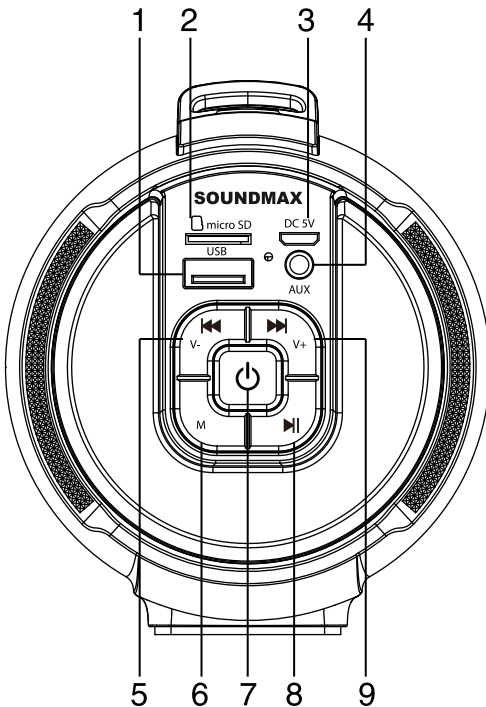

Description

Side panel

1. USB port
2. Micro SD (TF) card slot
3. Charging port DC 5V
4. AUX input
5. ◀◀ (PREVIOUS) / Volume down button
6. M (MODE) button
7. POWER button
8. ▶▶ (PLAY/PAUSE) button
9. ▶▶ (NEXT) / Volume up button