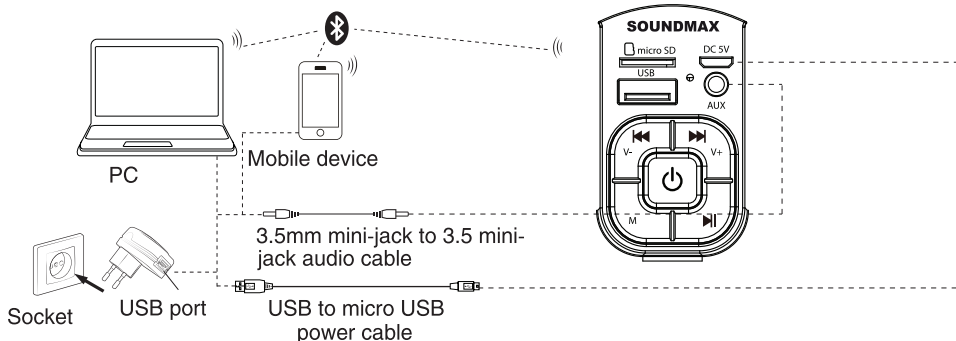

Instruction manual

Connection diagram

Important safeguards

- The instruction manual contains important operating and maintenance instructions. For your safety, it is necessary to refer to the manual. Keep the manual for future use.

- Do not hit or drop the unit.
- Do not expose the unit to vibration, direct sunlight, too high or low temperatures or humidity.
- Do not disassemble the unit yourselves. Refer servicing to qualified service personnel.

All the illustrations in this manual are schematic images, which may differ from actual objects.

Power supply

- The unit operates on an internal rechargeable Li-ion battery and 220V mains via a DC adapter (not included).
- The battery can be recharged with the provided USB charging cable. Before first plugging the appliance check that voltage indicated on the rating label corresponds to the mains voltage in your home.

- Insert the charging cable into the DC 5V socket on the unit.
- Connect the charging cable to the power adapter (not included). Plug the adapter to the power source.
- For best results, try to fully charge the battery before each use. If the battery is drained, please allow it to recharge for a few hours.
- Put the OFF/ON switch into ON position to switch the unit on. Put it into OFF position to switch off.

General operations

Bluetooth wireless playback

- This unit can wirelessly playback audio from any device with Bluetooth A2DP function.
- The wireless range is approximately within 10 meters in direct line of sight.