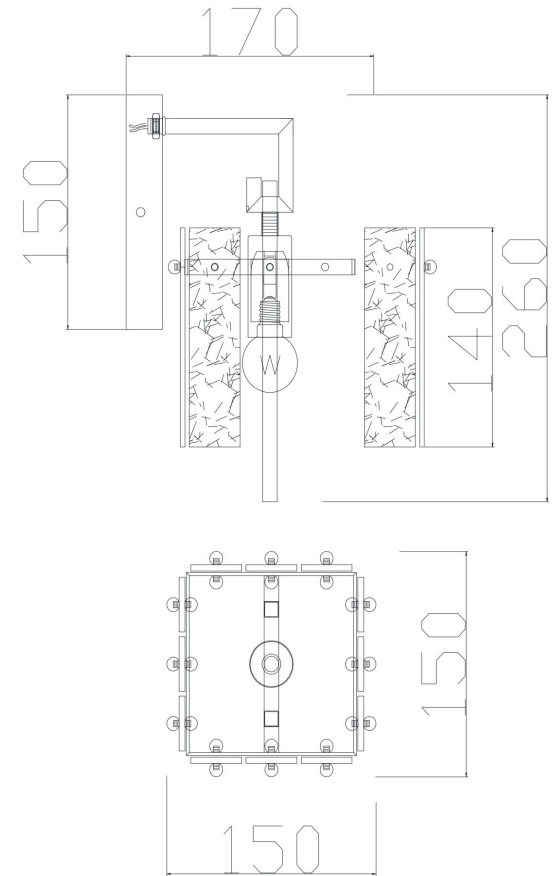

# Instruction

FR5166WL-01BS

1xE14 40W

Model: FR5166WL-01BS

Collection: Modern

Wall Lamps