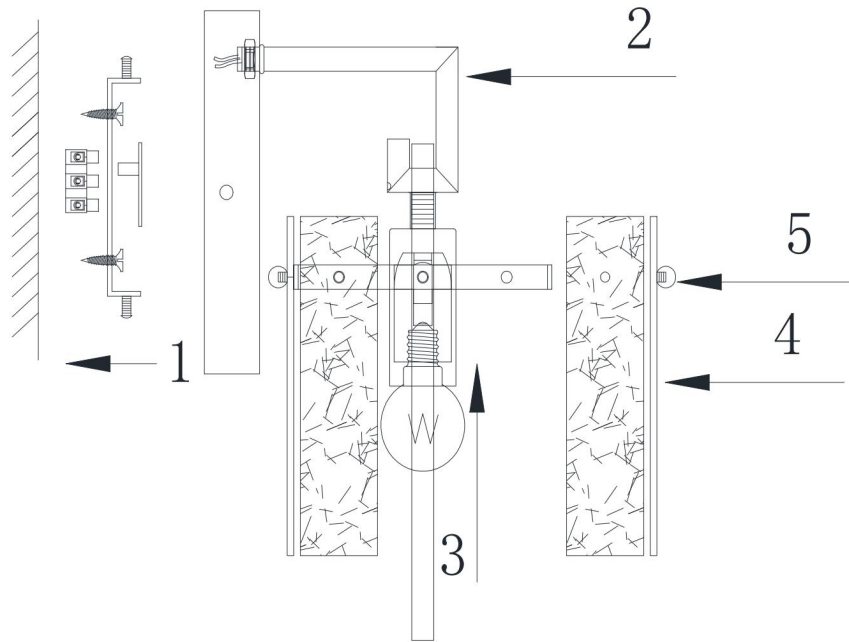

# Instruction

FR5166WL-01BS

1xE14 40W

Model: FR5166WL-01BS

Collection: Modern

Wall Lamps