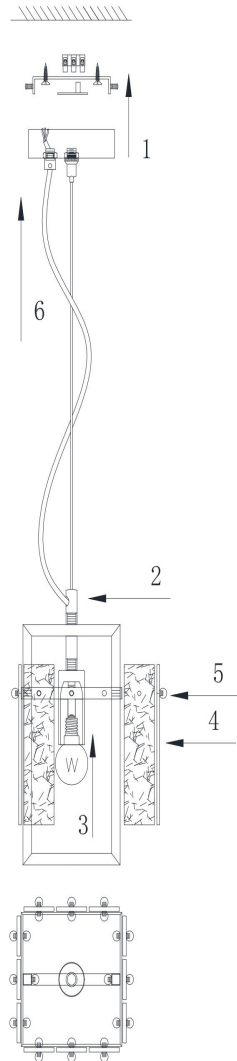

# Instruction

FR5166PL-01BS

1xE14 40W

Model: FR5166PL-01BS

Collection: Modern

Pendant Lamps