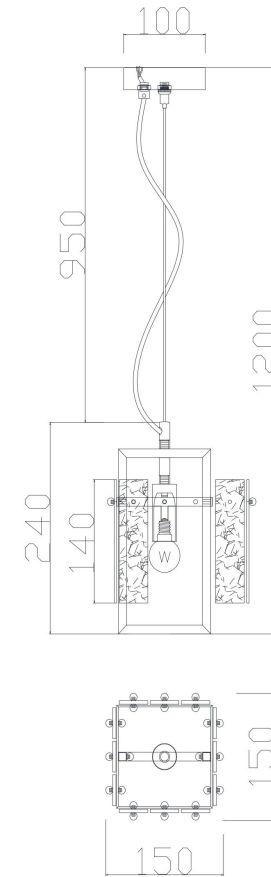

# Instruction

FR5166PL-01BS

1xE14 40W

Model: FR5166PL-01BS

Collection: Modern

Pendant Lamps