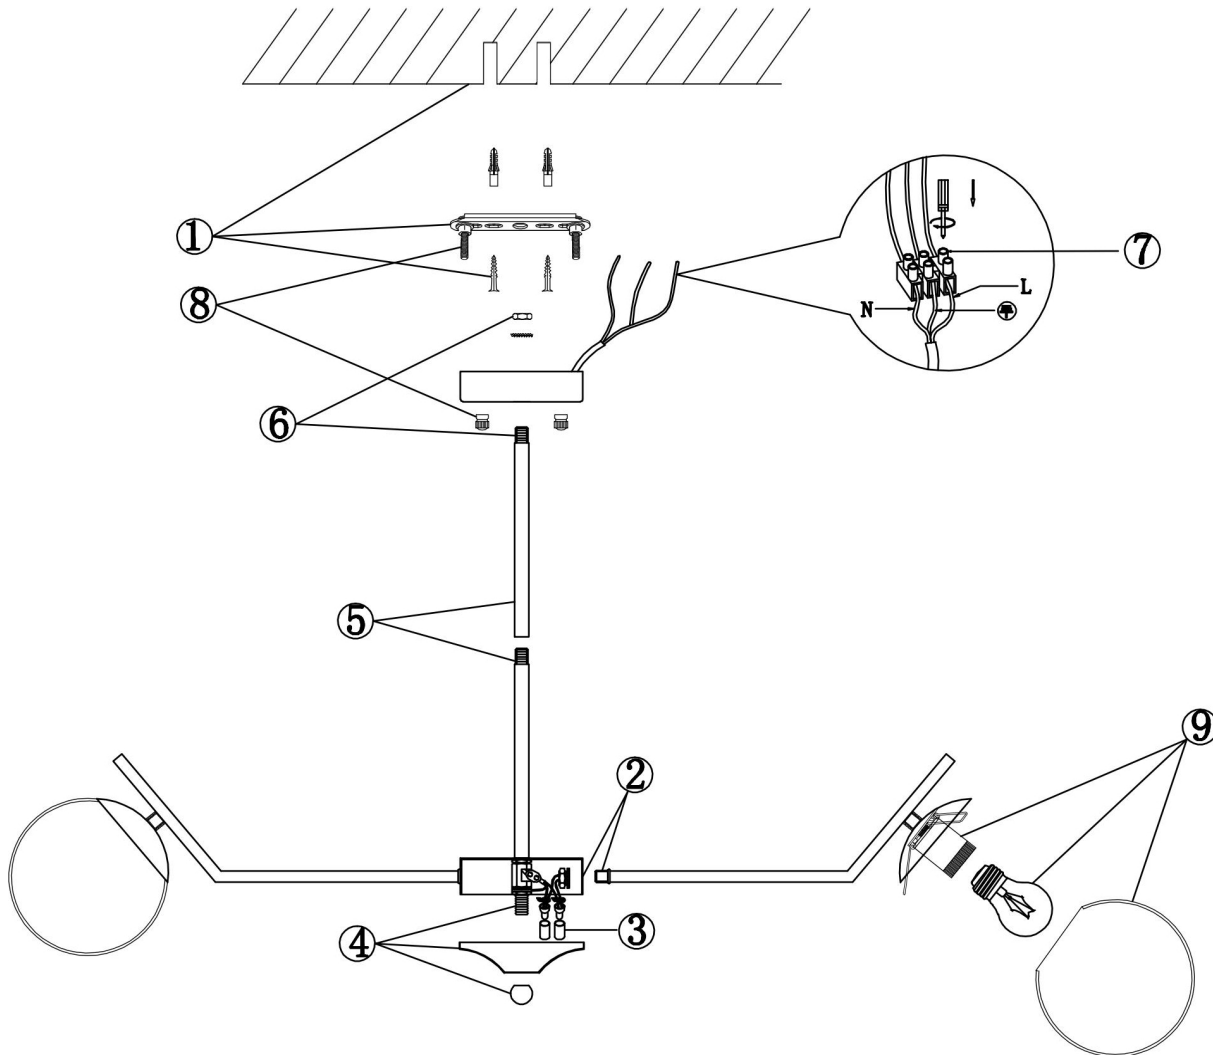

FREYA
TRADITION OF QUALITY

Instruction

FR5173PL-08BS

8xE27 60W

Model: FR5173PL-08BS

Collection: Modern

Pendant Lamps