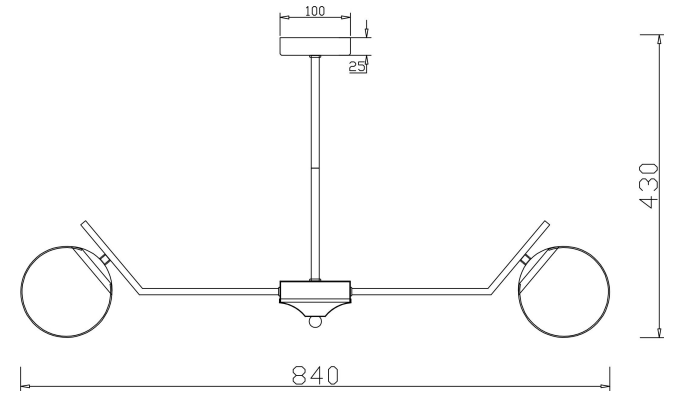

FREYA
TRADITION OF QUALITY

Instruction

FR5173PL-08BS

8xE27 60W

Model: FR5173PL-08BS

Collection: Modern

Pendant Lamps