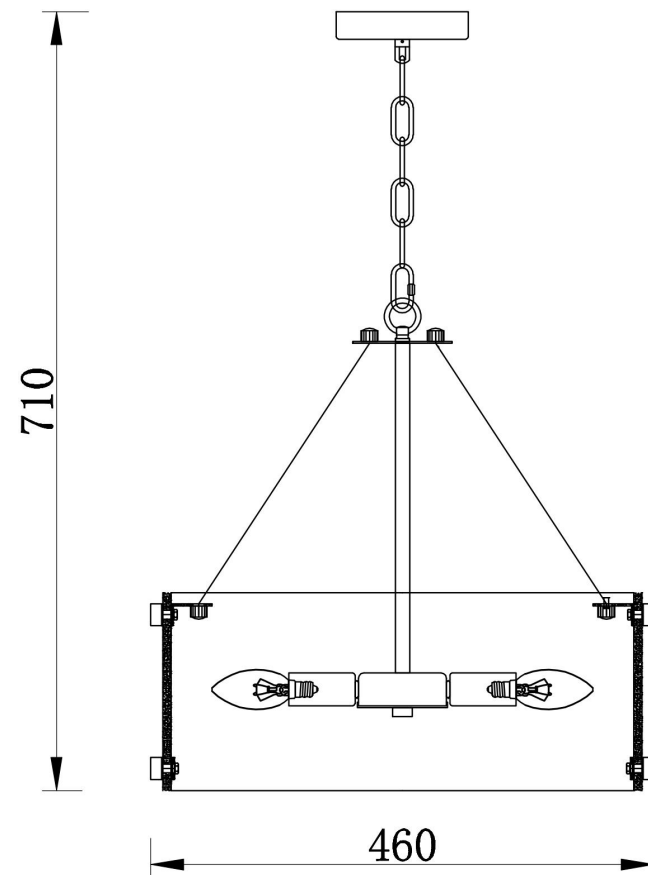

FREYA
TRADITION OF QUALITY

Instruction

FR5190PL-06BS

6xE14 60W

Model: FR5190PL-06BS

Collection: Modern

Pendant Lamps