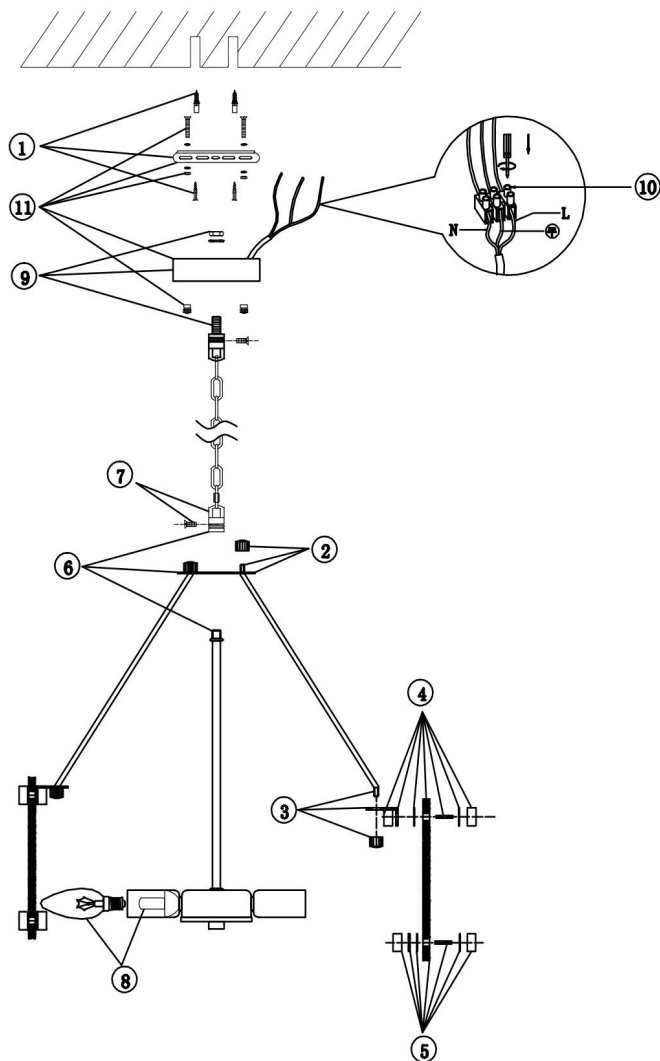

FREYA
TRADITION OF QUALITY

Instruction

FR5190PL-06BS

6xE14 60W

Model: FR5190PL-06BS

Collection: Modern

Pendant Lamps