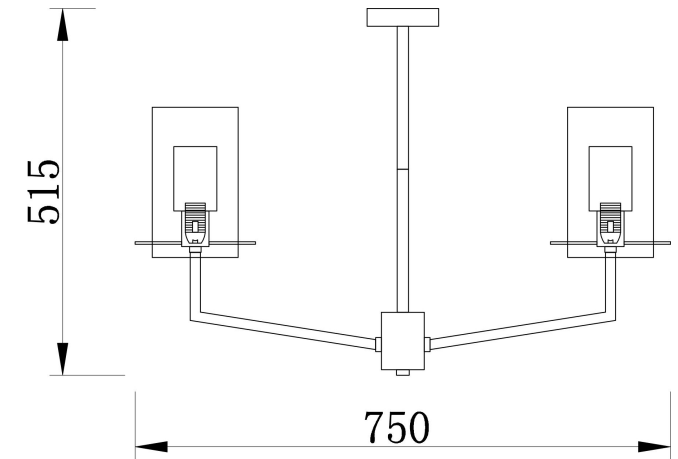

# Instruction

FR5206PL-06FG

6xE14 60W

Model: FR5206PL-06FG

Collection: Modern

Pendant Lamps