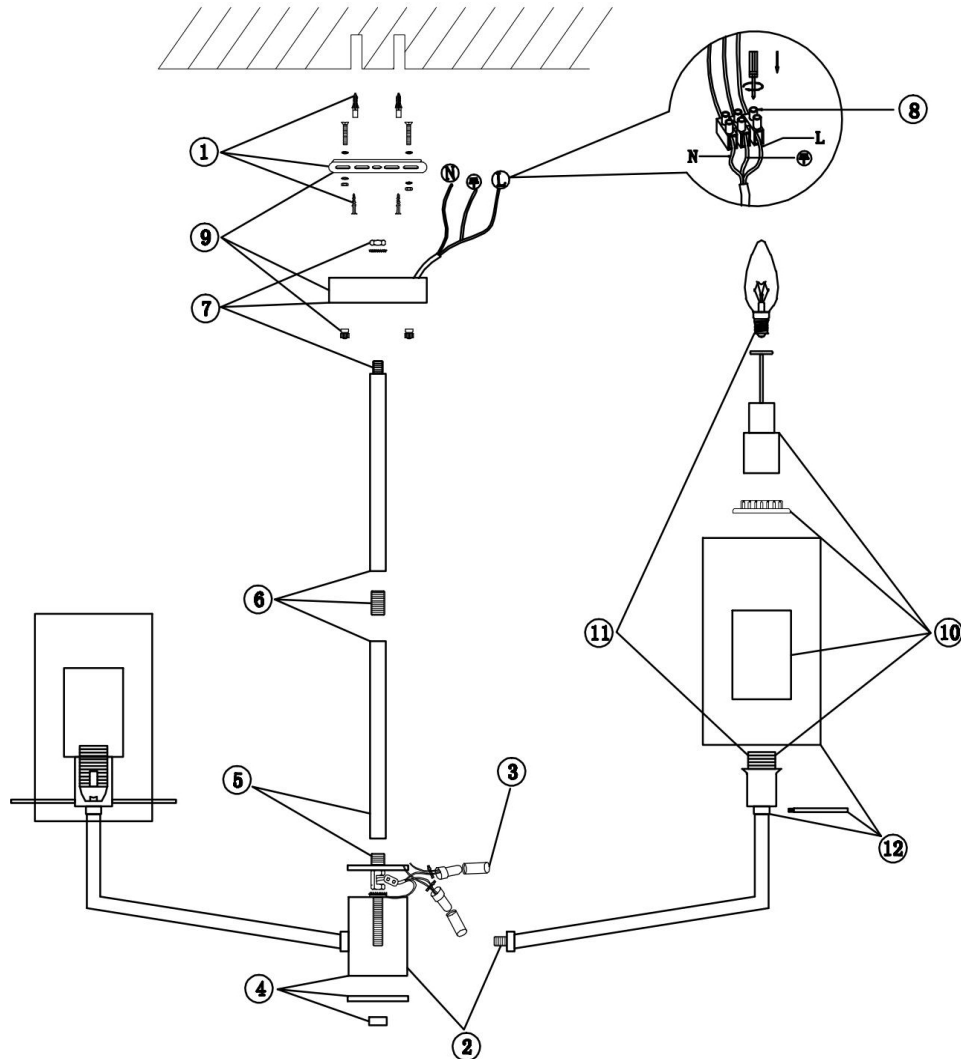

# Instruction

FR5206PL-06FG

6xE14 60W

Model: FR5206PL-06FG

Collection: Modern

Pendant Lamps