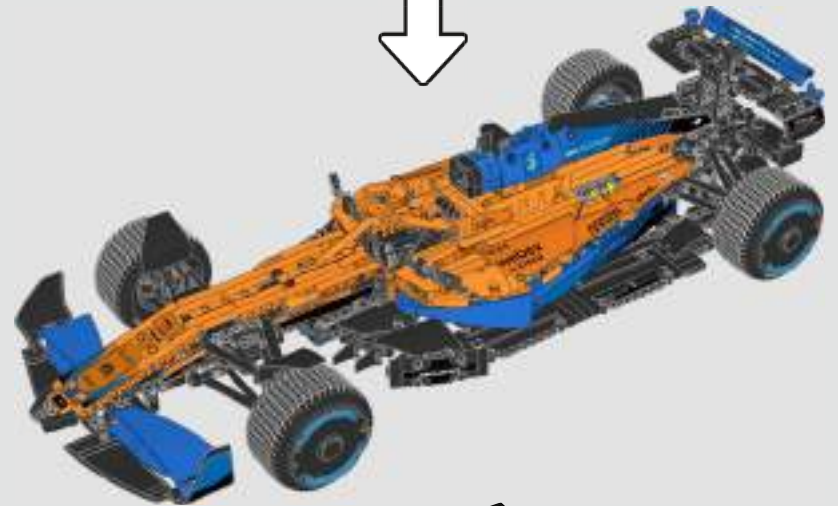

FROM THE DESIGN TEAM

The biggest challenge LEGO® designer Lars Krogh Jensen faced while recreating the LEGO Technic version of the McLaren Formula 1 car was the fact that the real racing car was still under development. *“It was exciting following the process and seeing their car evolve, but of course, it also meant I was constantly having to make adjustments to our model.”* The team started with a sketch build, which quickly revealed extra stability would be needed due to the model's 65 cm (25.5 in.) extended length. Capturing the smooth rounded lines of the car's design in rigid Technic elements was the next big test. But for Lars it was also about the features and functions: *“It wouldn't be a real Technic model without things like the working differential and steering.”*