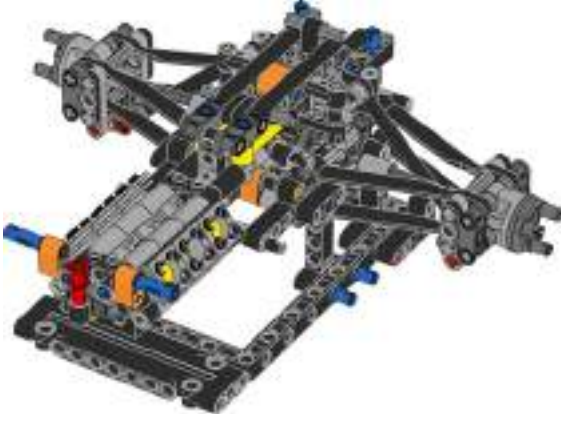

FROM THE DESIGN TEAM

The biggest challenge LEGO® designer Lars Krogh Jensen faced while recreating the LEGO Technic version of the McLaren Formula 1 car was the fact that the real racing car was still under development. *“It was exciting following the process and seeing their car evolve, but of course, it also meant I was constantly having to make adjustments to our model.”* The team started with a sketch build, which quickly revealed extra stability would be needed due to the model's 65 cm (25.5 in.) extended length. Capturing the smooth rounded lines of the car's design in rigid Technic elements was the next big test. But for Lars it was also about the features and functions: *“It wouldn't be a real Technic model without things like the working differential and steering.”*