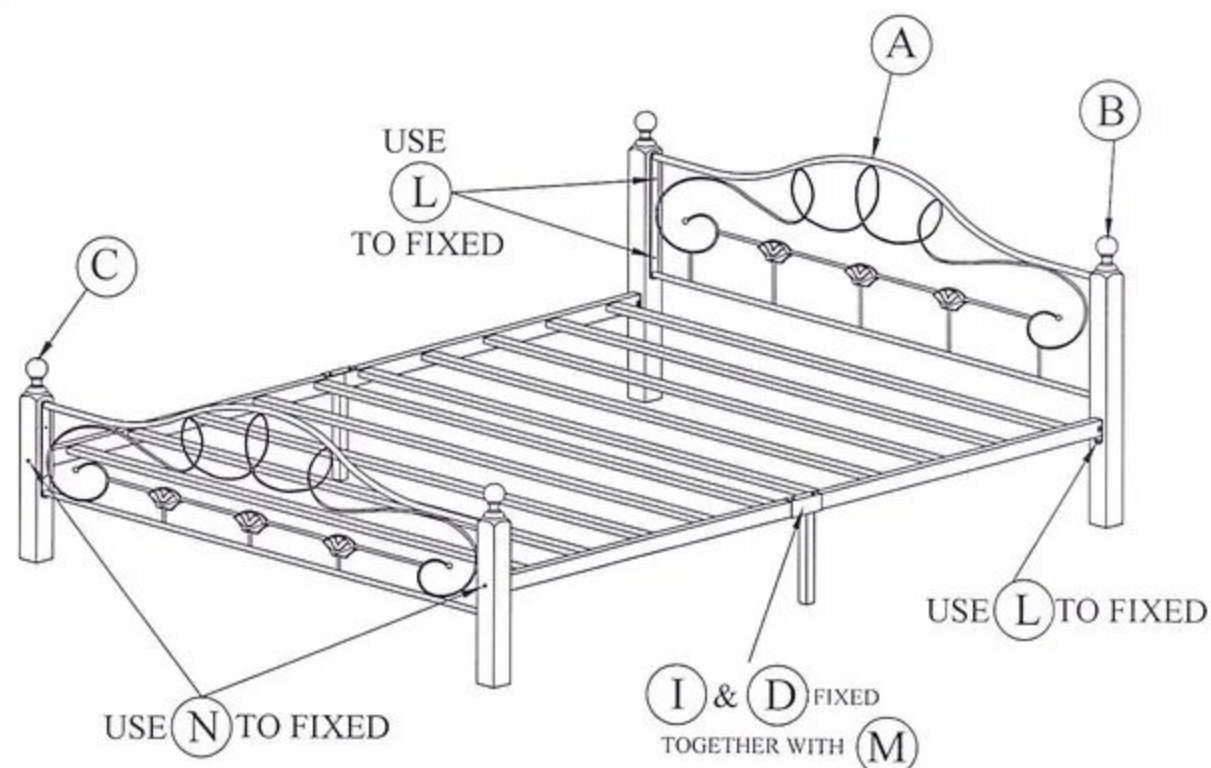

ASSEMBLY INSTRUCTION AT 822 QUEEN BED

PART LIST

A. Headboard (1pc) & Footboard (1pc)	B. Woodpost "H" (2pcs)	C. Woodpost "L" (2pcs)	D. Right Metal Slat (1pc) & Left Metal Slat (1pc)
			 
			I. Side Rail Legs (2pcs)

HARDWARE LIST

K1.		L Allen Key M4		1 pc
K2.		L Allen Key M5		1 pc
L.		M6 x 25mm Bolt	Head&Back Board & Siderail	12 pcs
M.		M8 x 70mm Bolt With Nut	Metal Slat	4 pcs
N.		M6 x 100mm Bolt With Square Nut	Woodpost With Siderail	4 pcs
O.		Wood Deco	Head&Back Board	6 pcs