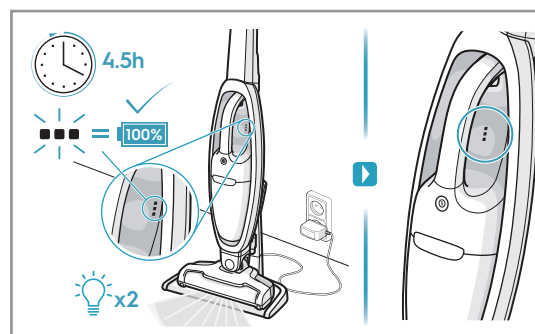

www.electrolux.com

** WELL Q6 : ADS-13G-22 25013GPG
** WELL Q7/Q7-P : KSC-18W-350050HE

- ■ ■ 100%
- ■ ■ 75-100%
- ■ □ 50-75%
- □ □ 25-50%
- □ □ 0-25%

⚠ Please handle battery pack installation with care. The new battery pack must come from Electrolux or an authorized service center.